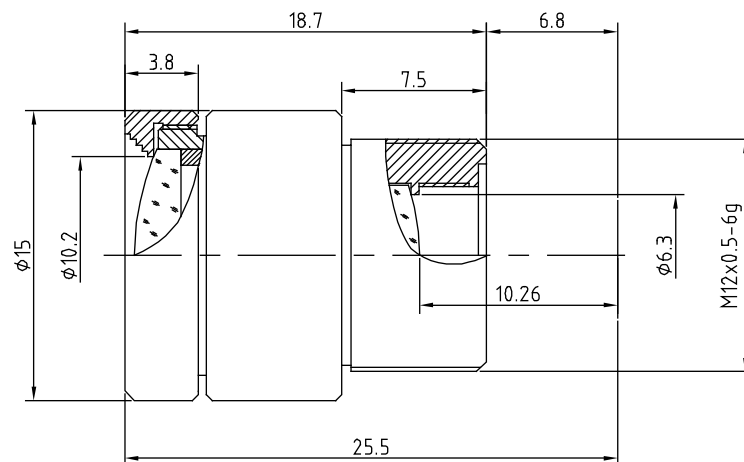

### Order Numbers

- 2000036376** (without IR cut filter)
- 2000036377** (with IR cut filter)

### Key Features

- S-mount lens with optimum price/performance ratio
- 1/2" lens with fixed focal length of 25.0 mm and fixed iris of f/2.4
- Available with IR cut filter (for color cameras) or without IR cut filter (for mono cameras)

| Technical Specifications  |                   |
|---------------------------|-------------------|
| Image Circle              | 1/2"              |
| Focal Length              | 25.0 mm           |
| Aperture                  | f/2.4             |
| Iris Type                 | fixed             |
| MOD                       | 400 mm            |
| Resolution                | 4 MP – 180 lp/mm  |
| Angle of View (D / H / V) | 18° / 14.3° / 11° |
| Back Focal Length         | 10.26 mm          |
| Mount                     | M12x0.5-6g        |

(Dimensions in mm)