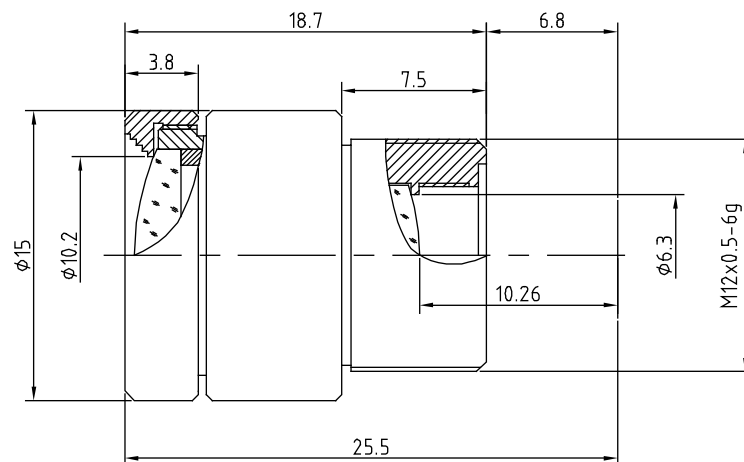

Lens Evetar M12B2524 F2.4 f25mm 1/2"

Order Numbers

- 2000036376** (without IR cut filter)
- 2000036377** (with IR cut filter)

Key Features

- S-mount lens with optimum price/performance ratio
- 1/2" lens with fixed focal length of 25.0 mm and fixed iris of f/2.4
- Available with IR cut filter (for color cameras) or without IR cut filter (for mono cameras)

Technical Specifications	
Image Circle	1/2"
Focal Length	25.0 mm
Aperture	f/2.4
Iris Type	fixed
MOD	400 mm
Resolution	4 MP – 180 lp/mm
Angle of View (D / H / V)	18° / 14.3° / 11°
Back Focal Length	10.26 mm
Mount	M12x0.5-6g

(Dimensions in mm)