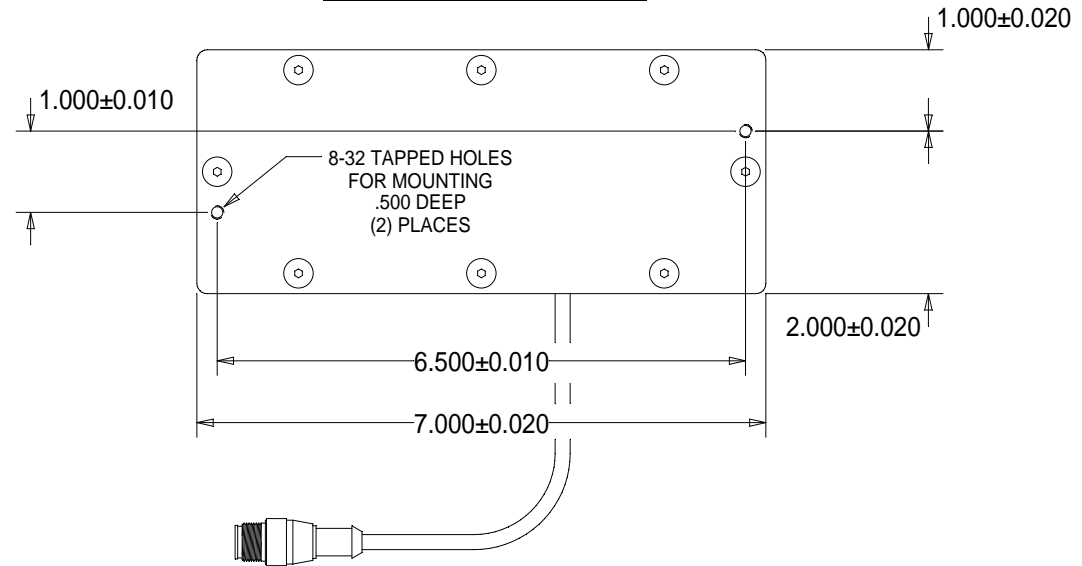

## TOP VIEW

## BOTTOM VIEW

### STANDARD EUROFAST 4-PIN (MALE) CONNECTOR

PIN 1 (+24VDC / BROWN)  
PIN 3 (GROUND / BLUE)  
PIN 4 (+24VDC / BLACK) STROBE/CONT.

Pyramid Imaging

945 East 11th Avenue Tampa, FL 33605  
sales@pyramidimaging.com  
www.pyramidimaging.com  
813-786-3785

# BL26 MOUNT SPECIFICATIONS