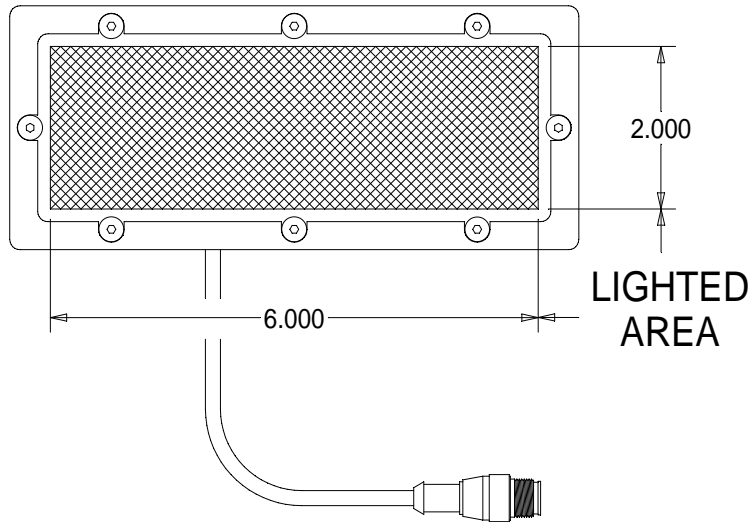

## TOP VIEW

## BOTTOM VIEW

## SIDE VIEW

### STANDARD EUROFAST 4-PIN (MALE) CONNECTOR

PIN 1 (+24VDC / BROWN)  
PIN 3 (GROUND / BLUE)  
PIN 4 (+24VDC / BLACK) STROBE/CONT.

Pyramid Imaging

945 East 11th Avenue Tampa, FL 33605  
sales@pyramidimaging.com  
www.pyramidimaging.com  
813-786-3785