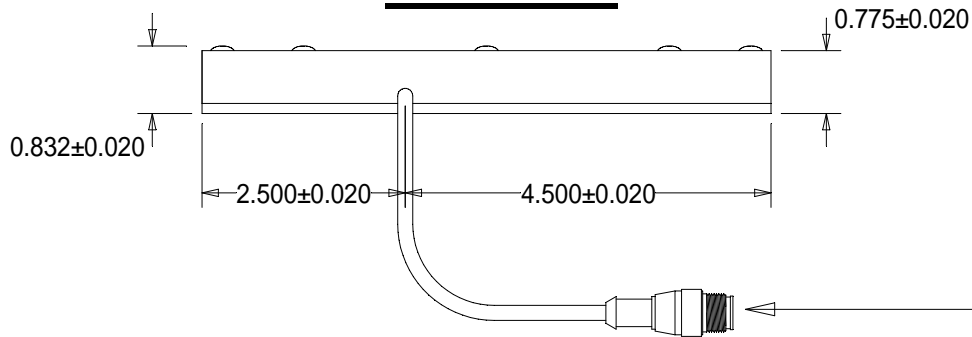

## BOTTOM VIEW

### STANDARD EUROFAST 4-PIN (MALE) CONNECTOR

PIN 1 (+24VDC / BROWN)  
PIN 3 (GROUND / BLUE)  
PIN 4 (+24VDC / BLACK) STROBE/CONT.

Pyramid Imaging

945 East 11th Avenue Tampa, FL 33605  
sales@pyramidimaging.com  
www.pyramidimaging.com  
813-786-3785