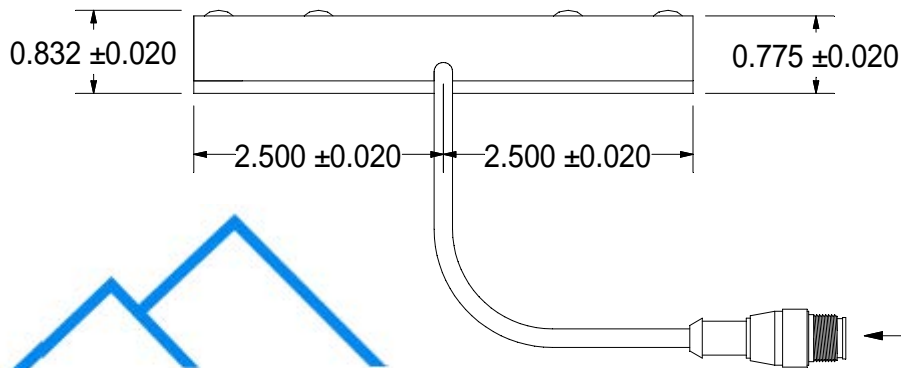

# TOP VIEW

# BOTTOM VIEW

### STANDARD EUROFAST 4-PIN (MALE) CONNECTOR

- PIN 1 (+24VDC / BROWN)
- PIN 3 (GROUND / BLUE)
- PIN 4 (+24VDC / BLACK) STROBE/CONT.