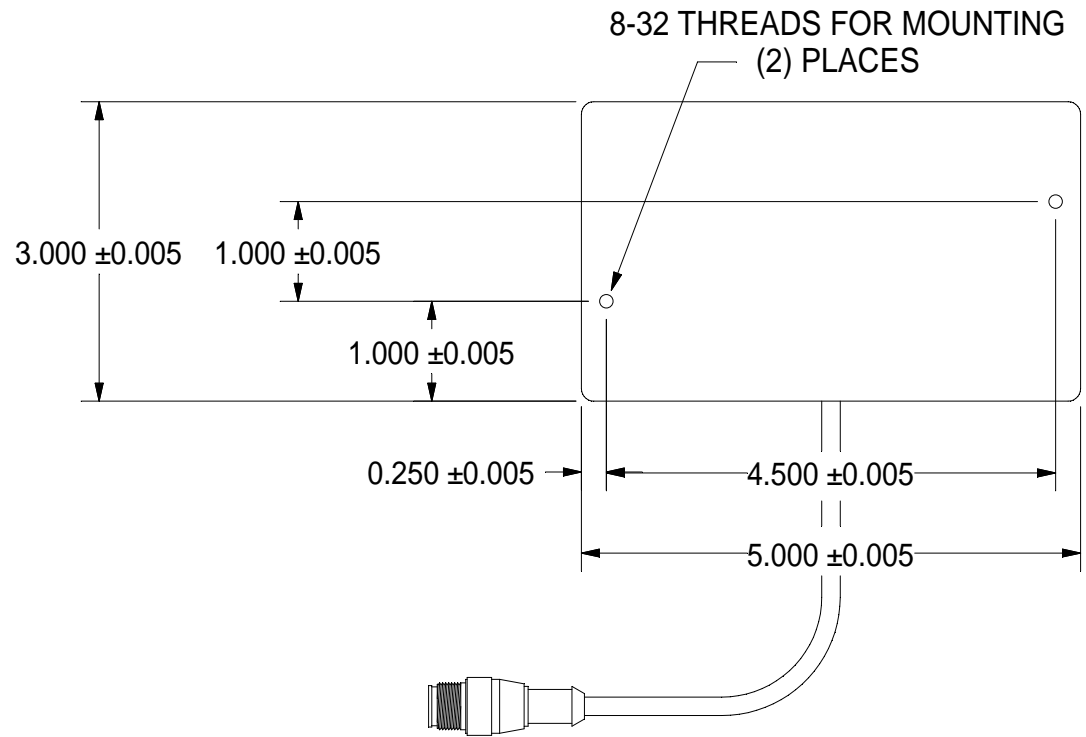

# BOTTOM VIEW

### STANDARD EUROFAST 4-PIN (MALE) CONNECTOR

- PIN 1 (+24VDC / BROWN)
- PIN 3 (GROUND / BLUE)
- PIN 4 (+24VDC / BLACK) STROBE/CONT.