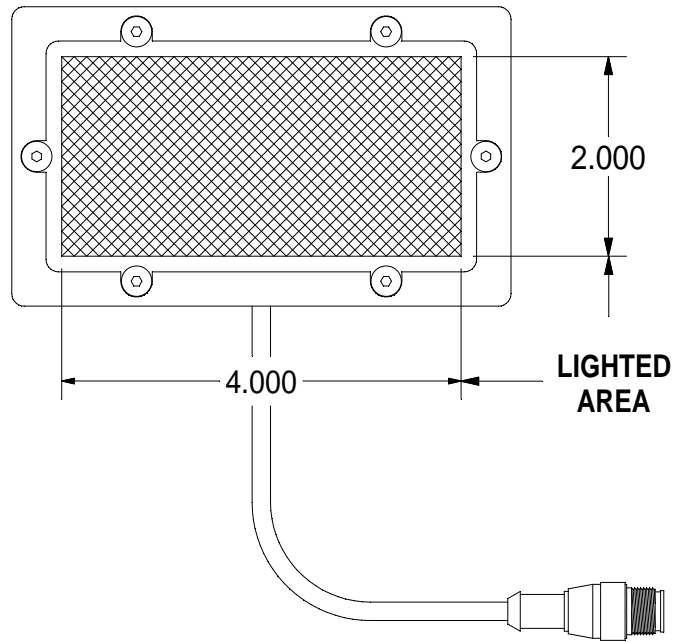

# TOP VIEW

# BOTTOM VIEW

### STANDARD EUROFAST 4-PIN (MALE) CONNECTOR

- PIN 1 (+24VDC / BROWN)
- PIN 3 (GROUND / BLUE)
- PIN 4 (+24VDC / BLACK) STROBE/CONT.