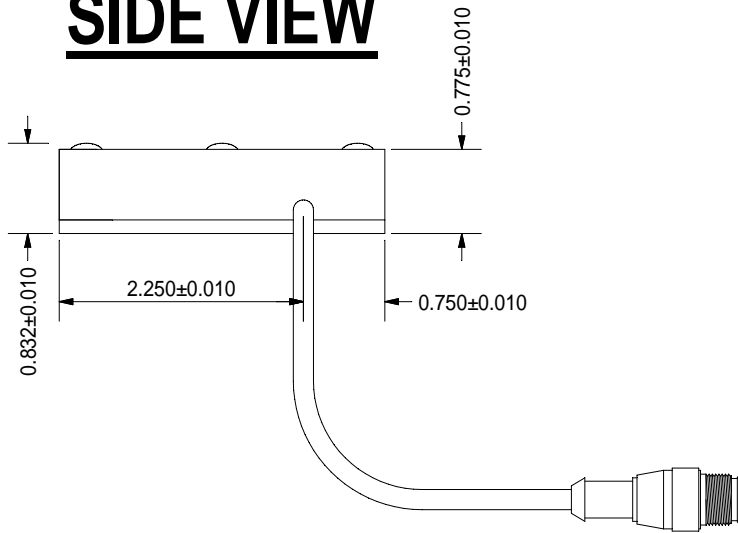

TOP VIEW

BOTTOM VIEW

SIDE VIEW

Pyramid Imaging
945 East 11th Avenue Tampa, FL 33605
sales@pyramidimaging.com
www.pyramidimaging.com
813-786-3785

STANDARD EUROFAST 4-PIN (MALE) CONNECTOR

- PIN 1 (+24VDC / BROWN)
- PIN 3 (GROUND / BLUE)
- PIN 4 (+24VDC / BLACK) STROBE/CONT.

BL22 MOUNT SPECIFICATIONS