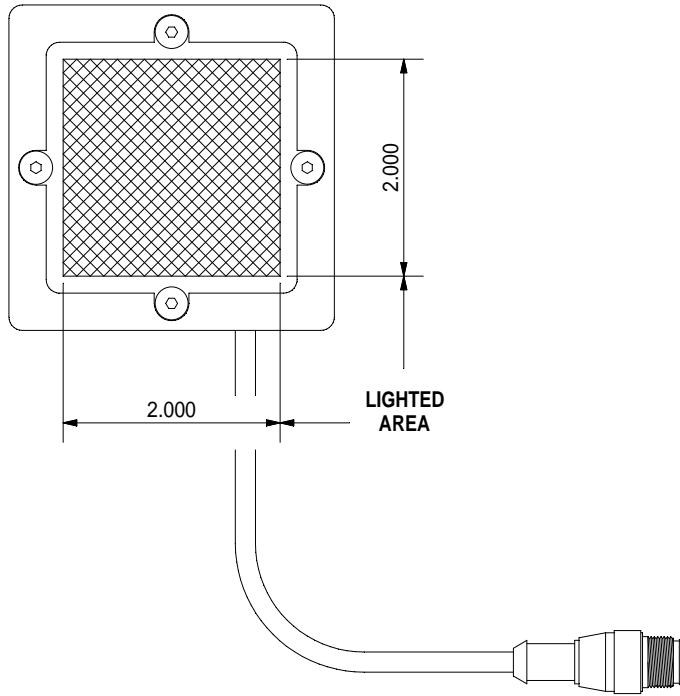

TOP VIEW

BOTTOM VIEW

SIDE VIEW

Pyramid Imaging
945 East 11th Avenue Tampa, FL 33605
sales@pyramidimaging.com
www.pyramidimaging.com
813-786-3785

STANDARD EUROFAST 4-PIN (MALE) CONNECTOR

- PIN 1 (+24VDC / BROWN)
- PIN 3 (GROUND / BLUE)
- PIN 4 (+24VDC / BLACK) STROBE/CONT.

BL22 MOUNT SPECIFICATIONS