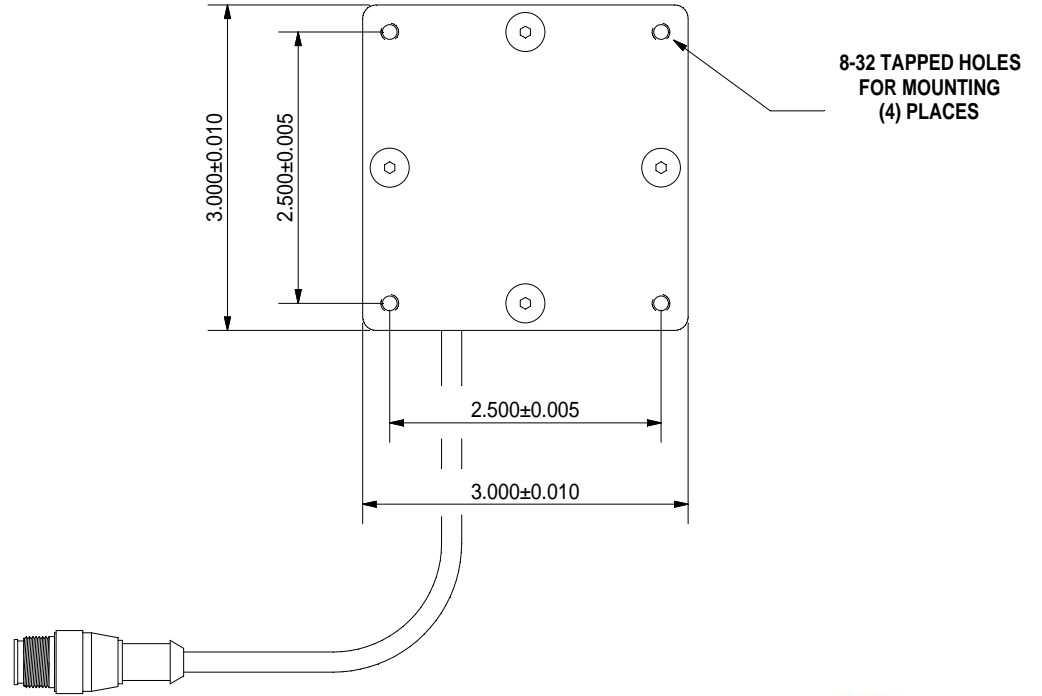

TOP VIEW

BOTTOM VIEW

SIDE VIEW

Pyramid Imaging
945 East 11th Avenue Tampa, FL 33605
sales@pyramidimaging.com
www.pyramidimaging.com
813-786-3785

STANDARD EUROFAST 4-PIN (MALE) CONNECTOR

- PIN 1 (+24VDC / BROWN)
- PIN 3 (GROUND / BLUE)
- PIN 4 (+24VDC / BLACK) STROBE/CONT.

BL22 MOUNT SPECIFICATIONS