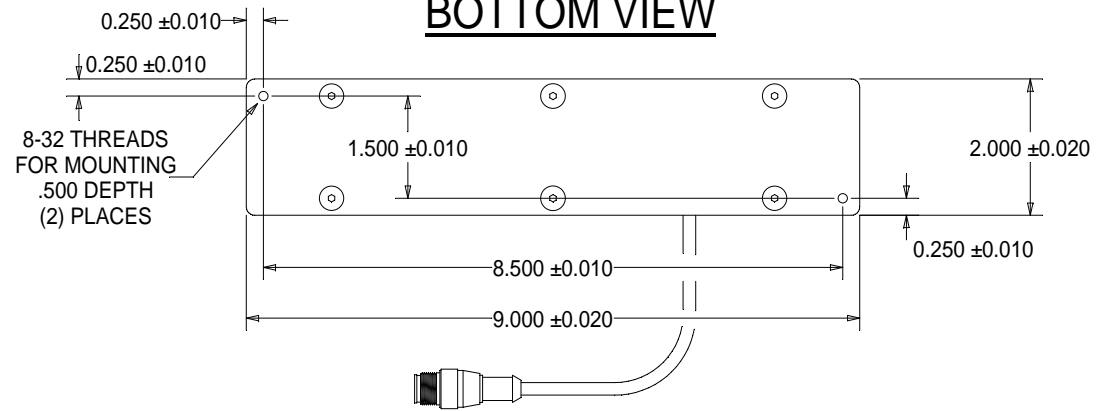

## TOP VIEW

## BOTTOM VIEW

## SIDE VIEW

### STANDARD EUROFAST 4-PIN (MALE) CONNECTOR

- PIN 1 (+24VDC / BROWN)
- PIN 3 (GROUND / BLUE)
- PIN 4 (+24VDC / BLACK) STROBE/CONT.

945 East 11<sup>th</sup> Avenue Tampa, FL 33605

Phone: (813) 984-0125

Contact: Sales@pyramidimaging.com