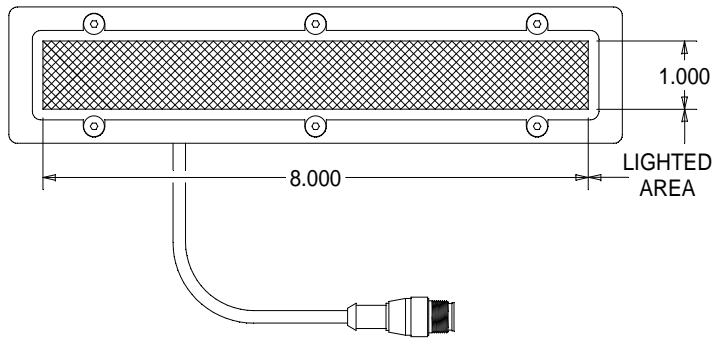

## TOP VIEW

## BOTTOM VIEW

### STANDARD EUROFAST 4-PIN (MALE) CONNECTOR

- PIN 1 (+24VDC / BROWN)
- PIN 3 (GROUND / BLUE)
- PIN 4 (+24VDC / BLACK) STROBE/CONT.

945 East 11<sup>th</sup> Avenue Tampa, FL 33605

Phone: (813) 984-0125

Contact: Sales@pyramidimaging.com