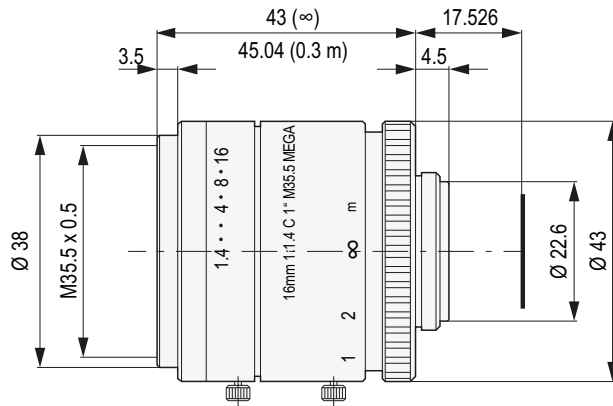

Order Number	Description	Applicable Cameras
2200000101	Lens TS2514-MP F1.4 f25mm 1"	C-mount cameras with sensors of up to 1"

Table 1: Lens Type

Dimensions in mm

Fig. 1: Lens Overview

Image Format	1"
Focal Length	25 mm
Aperture Range	<i>f</i> /1.4– <i>f</i> /16
Angle of View	Horizontal: 29.29° Vertical: 21.98°
Resolution	MP
TV Distortion	-0.997 % (on 1" sensor)
Focus Range	0.3 m to infinity
Back Focal Length	15.71 mm in air
Flange Back	17.526 mm
Operation	Focus: manual with locking screw Iris: manual with locking screw
Lens Mount	C-mount
Filter Screw	M35.5 x 0.5
Dimensions	43 mm x 45.04 mm (max.)
Weight	160 g (approx.)
Operating Temperature	-10–50 °C