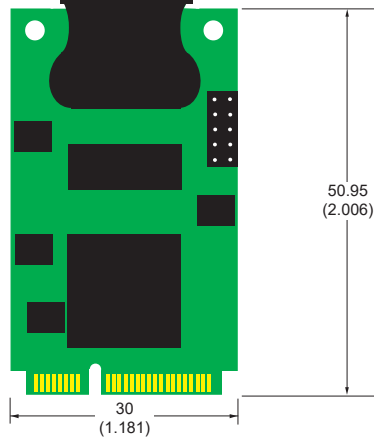

EPIX, Incorporated  
 381 Lexington Drive  
 Buffalo Grove, IL 60089 USA  
 Tel - 847 465 1818  
 Fax - 847 465 1919  
 epix@epixinc.com

Pyramid Imaging

945 East 11th Avenue Tampa, FL 33605  
 sales@pyramidimaging.com  
 www.pyramidimaging.com  
 813-786-3785

PIXCI® EB1MINI

PIXCI® EB1MINI-F-S (SDR)  
 PIXCI® EB1MINI-F-M (MDR)

PIXCI® EB1MINI-G-S (SDR)  
 PIXCI® EB1MINI-G-M (MDR)

PIXCI® EB1MINI-H

mm  
(Inches)