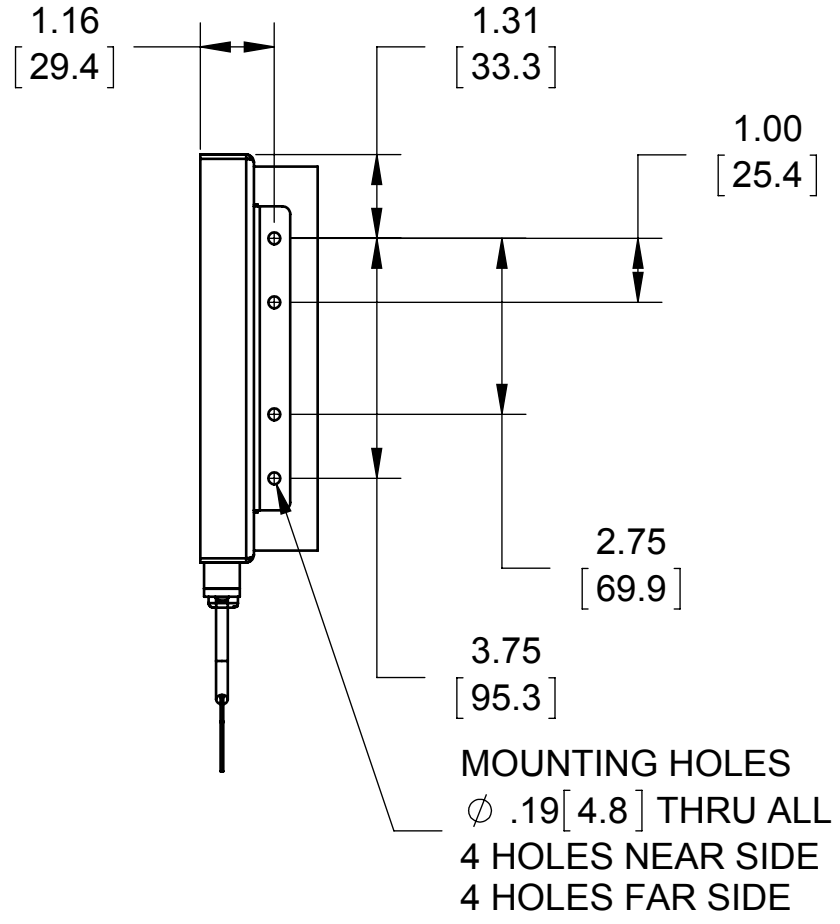

SIZE

--	--	--	--	--

945 East 11th Avenue Tampa, FL 33605
 Phone: (813) 984-0125
 Contact: Sales@pyramidimaging.com
<https://pyramidimaging.com>