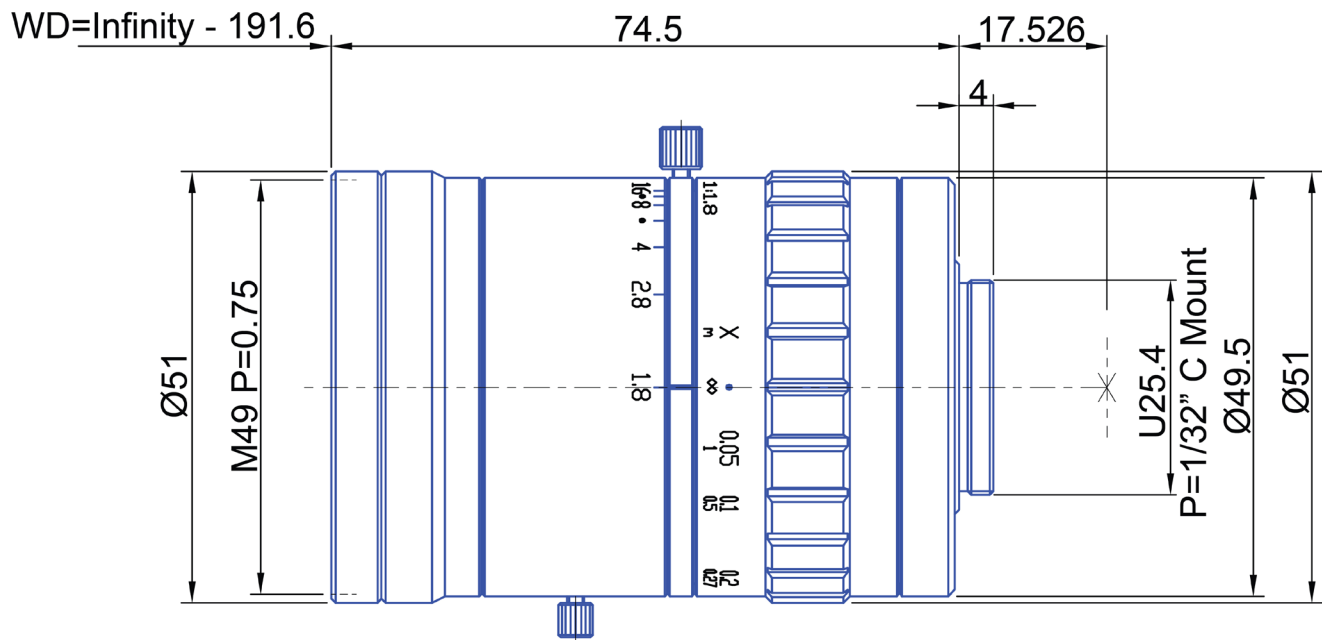

12 MP 1.1" Fixed-Focal

## GM12HR55018MCN

Part No.	GM12HR55018MCN
Focal Length	50mm
Iris Range	f/1.8-16
Lens Format	1.1"
Resolution	260 lp/mm
MOD	2000mm
Mount	C
Filter Thread	M49 X P0.75
Angle of View (HxV) 1.1"	14° x 14°
Weight	300g
Dimension (DxL)	Ø51 x 74.5