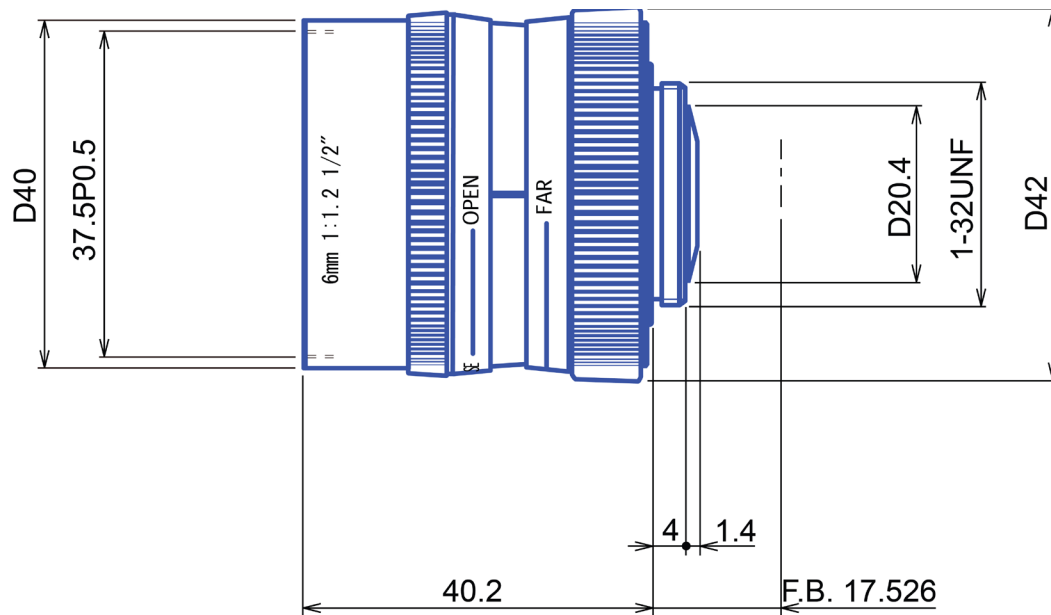

## CCTV 1/2" Fixed-Focal GMT26012C

Part No.	GMT26012C
Focal Length	6mm
Iris Range	f/1.2-Close
Lens Format	1/2"
MOD	200mm
Mount	C
Filter Thread	M37.5 x P0.5
Angle of View (HxV) 1/2"	56.1° x 43.6°
Weight	70g
Dimension (DxL)	Ø42 x 40.2