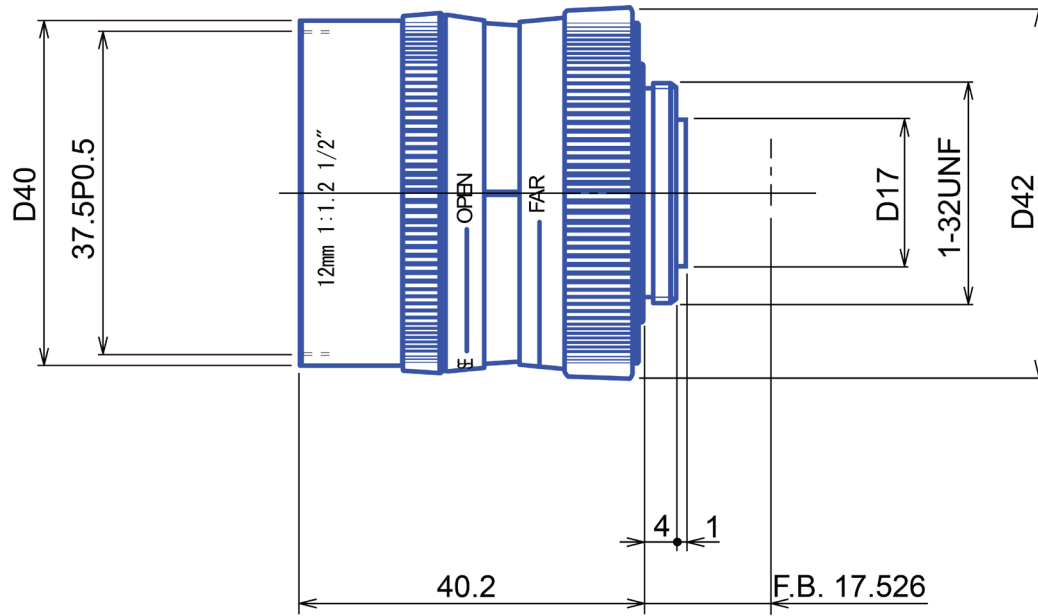

CCTV 1/2" Fixed-Focal GMT21212C

| Part No. | GMT21212C |
|--------------------------|---------------|
| Focal Length | 12mm |
| Iris Range | f/1.2-Close |
| Lens Format | 1/2" |
| MOD | 300mm |
| Mount | C |
| Filter Thread | M37.5 x P0.5 |
| Angle of View (HxV) 1/2" | 29.9° x 22.6° |
| Weight | 70g |
| Dimension (DxL) | Ø42 x 40.2 |