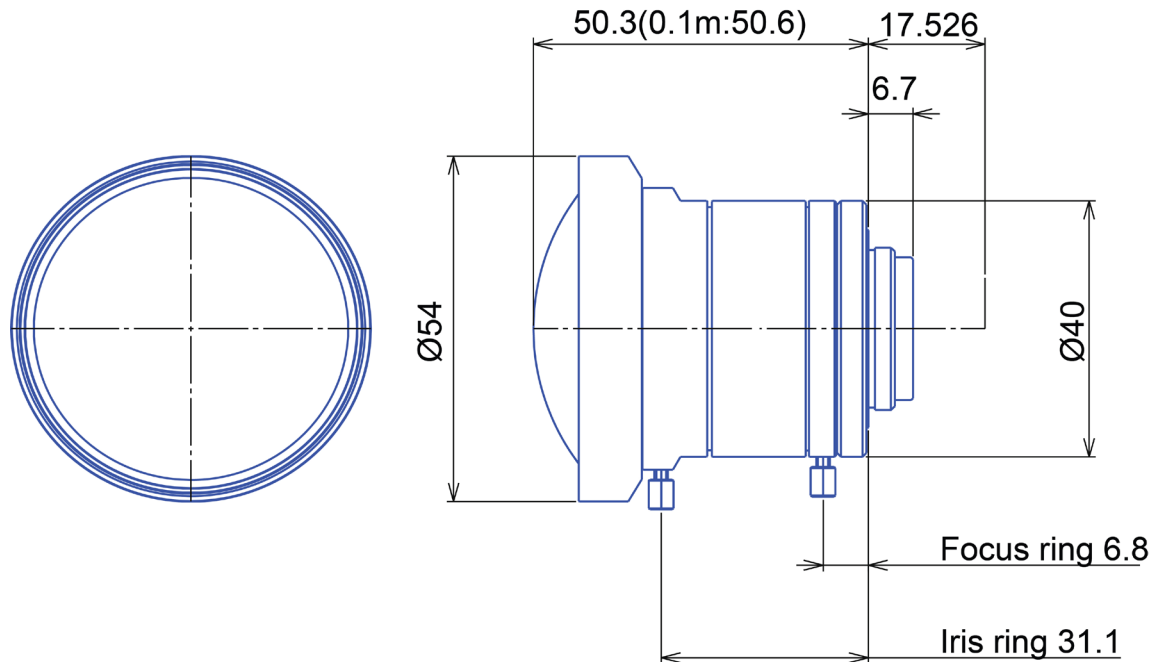

3 MP 1" Fixed-Focal

GMTHR46018MCN

Part No.	GMTHR46018MCN
Focal Length	6mm
Iris Range	f/1.8-22
Lens Format	1"
Resolution	140 lp/mm
MOD	100mm
Mount	C
Filter Thread	S54 or M25.4
Angle of View (HxVxD) 1"	95.1° x 78.7° x 104.6°
Weight	225g
Dimension (DxL)	Ø54 x 50.3