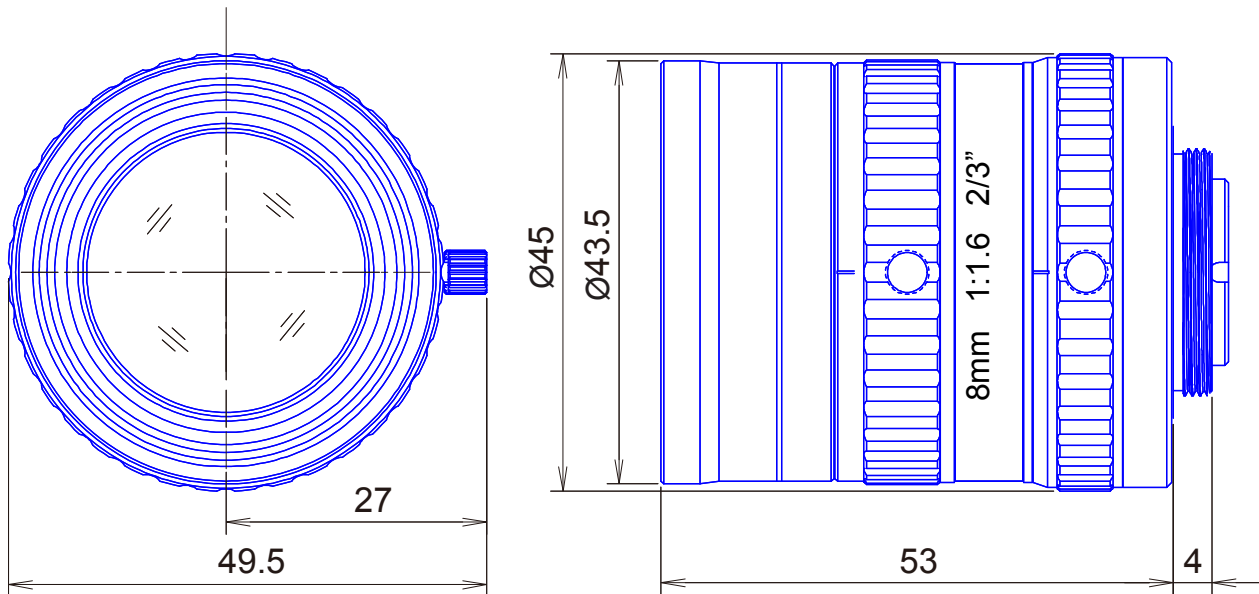

2/3inch Format

High resolution 12 Megapixel Lenses

Item No. GM12HR38016MCN

ITEM NO.		GM12HR38016MCN
Focal Length		8 (mm)
Iris Range		F1.6 - 22
Angle of View (H x V x D)	2/3"	55°8' x 43°3'
MOD		0.15 (m)
Filter Thread		M=40.5, P=0.5
Dimension (D x L)		Ø45 x 53 (mm)
Weight		170 (g)