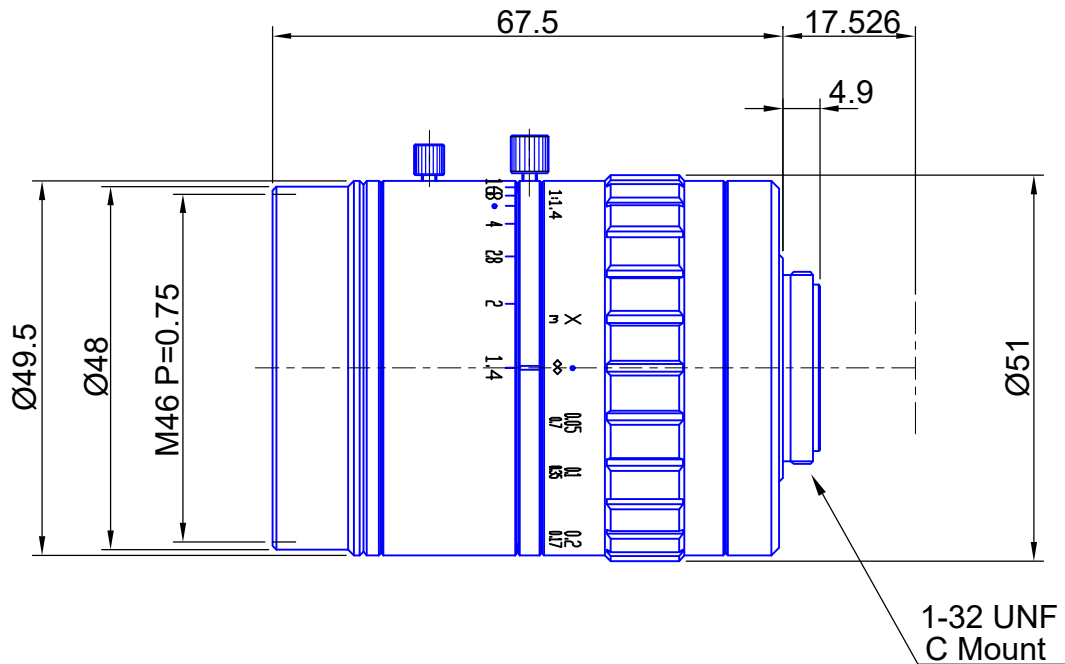

1.1inch Format

High resolution 12 Megapixel Lenses

**Item No. GM12HR53514MCN**

ITEM NO.		GM12HR53514MCN
Focal Length		35 (mm)
Iris Range		F1.4 - 16
Angle of View (H x V x D)	1.1"	19°30' x 19°30'
MOD		0.11 (m)
Filter Thread		M=46 , P=0.75
Dimention ( D x L )		Ø51 x 67.5 (mm)
Weight		300 (g)