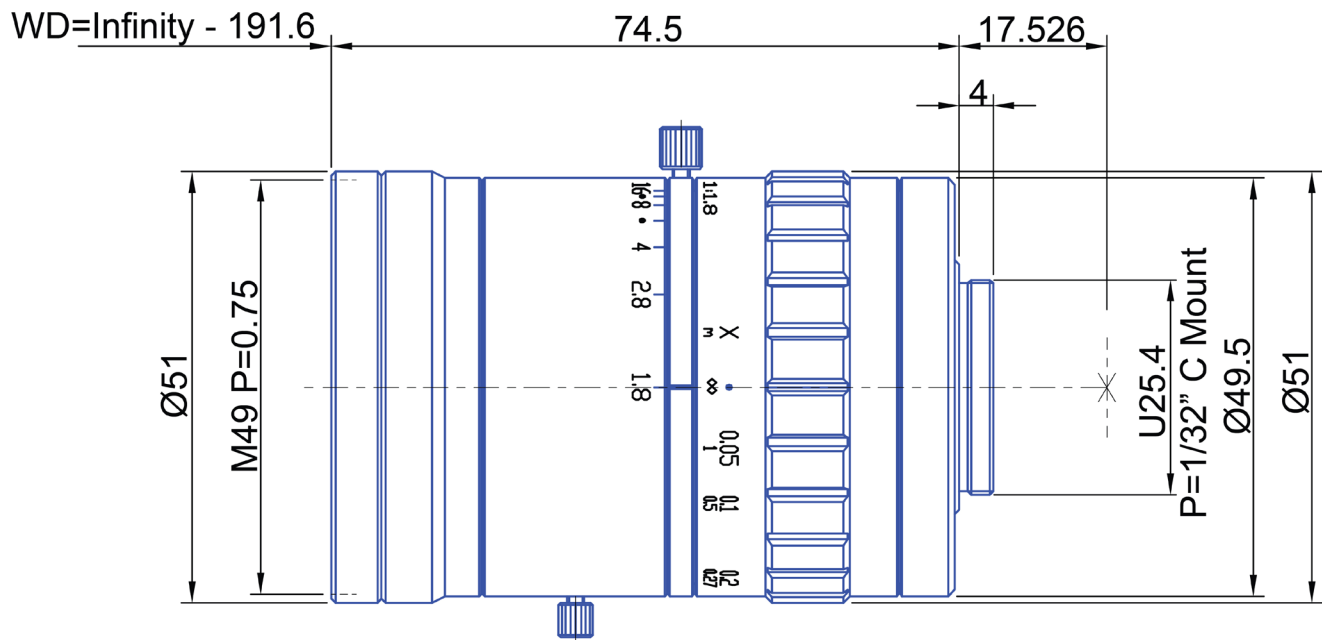

12 MP 1.1" Fixed-Focal

## GM12HR55018MCN

Part No.	GM12HR55018MCN
Focal Length	50mm
Iris Range	f/1.8-16
Lens Format	1.1"
Resolution	260 lp/mm
MOD	200mm
Mount	C
Filter Thread	M49 X P0.75
Angle of View (HxV) 1.1"	14° x 14°
Weight	300g
Dimension (DxL)	Ø51 x 74.5