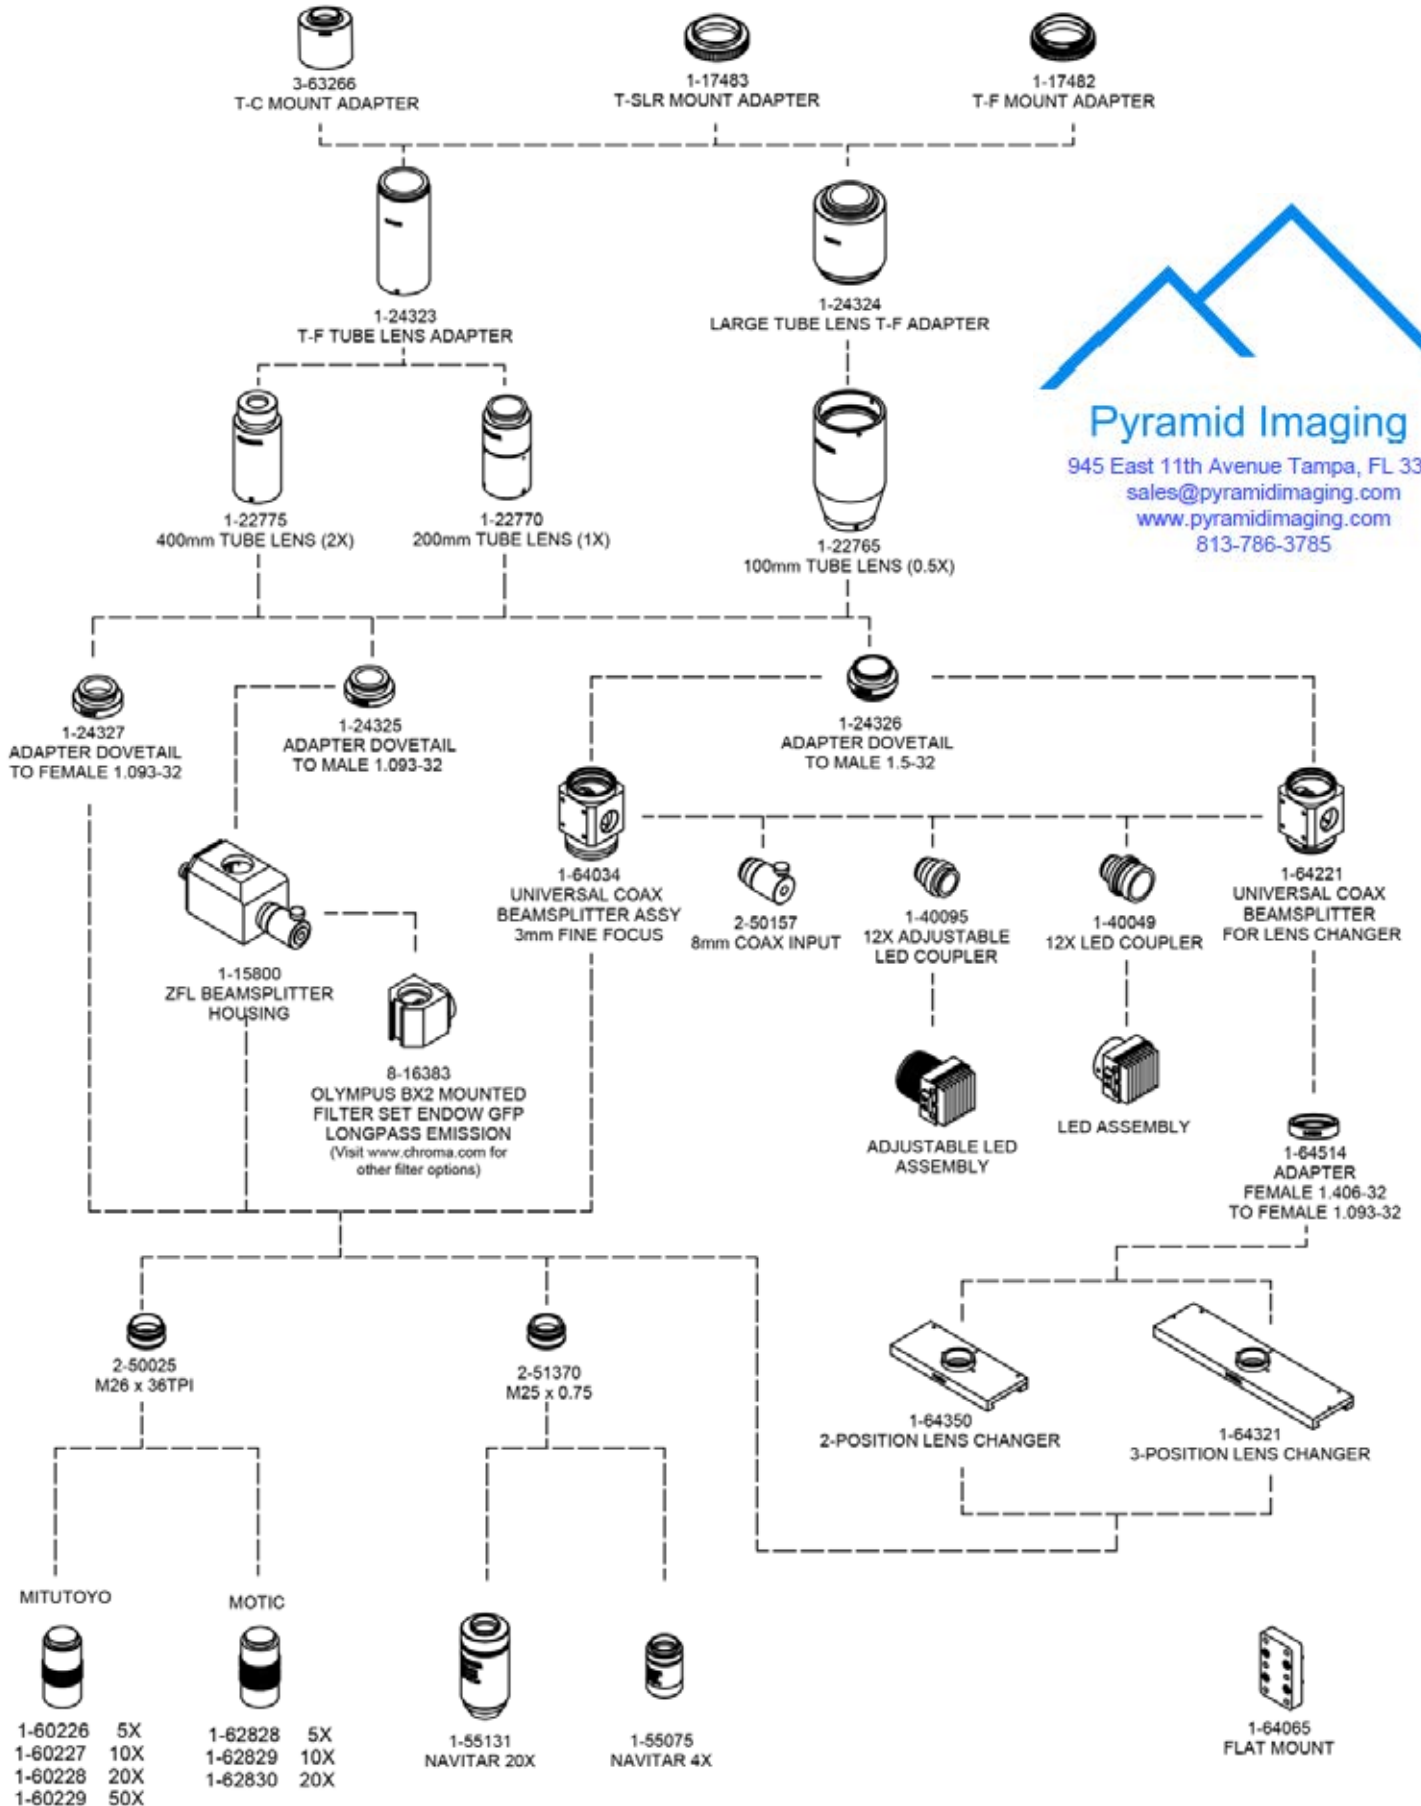

Modular Tube Lens Imaging System Diagram

Pyramid Imaging

945 East 11th Avenue Tampa, FL 33605
 sales@pyramidimaging.com
 www.pyramidimaging.com
 813-786-3785

- MITUTOYO**
- 1-60226 5X
 - 1-60227 10X
 - 1-60228 20X
 - 1-60229 50X
- MOTIC**
- 1-62828 5X
 - 1-62829 10X
 - 1-62830 20X

- 1-55131 NAVITAR 20X
- 1-55075 NAVITAR 4X

- 1-64065 FLAT MOUNT