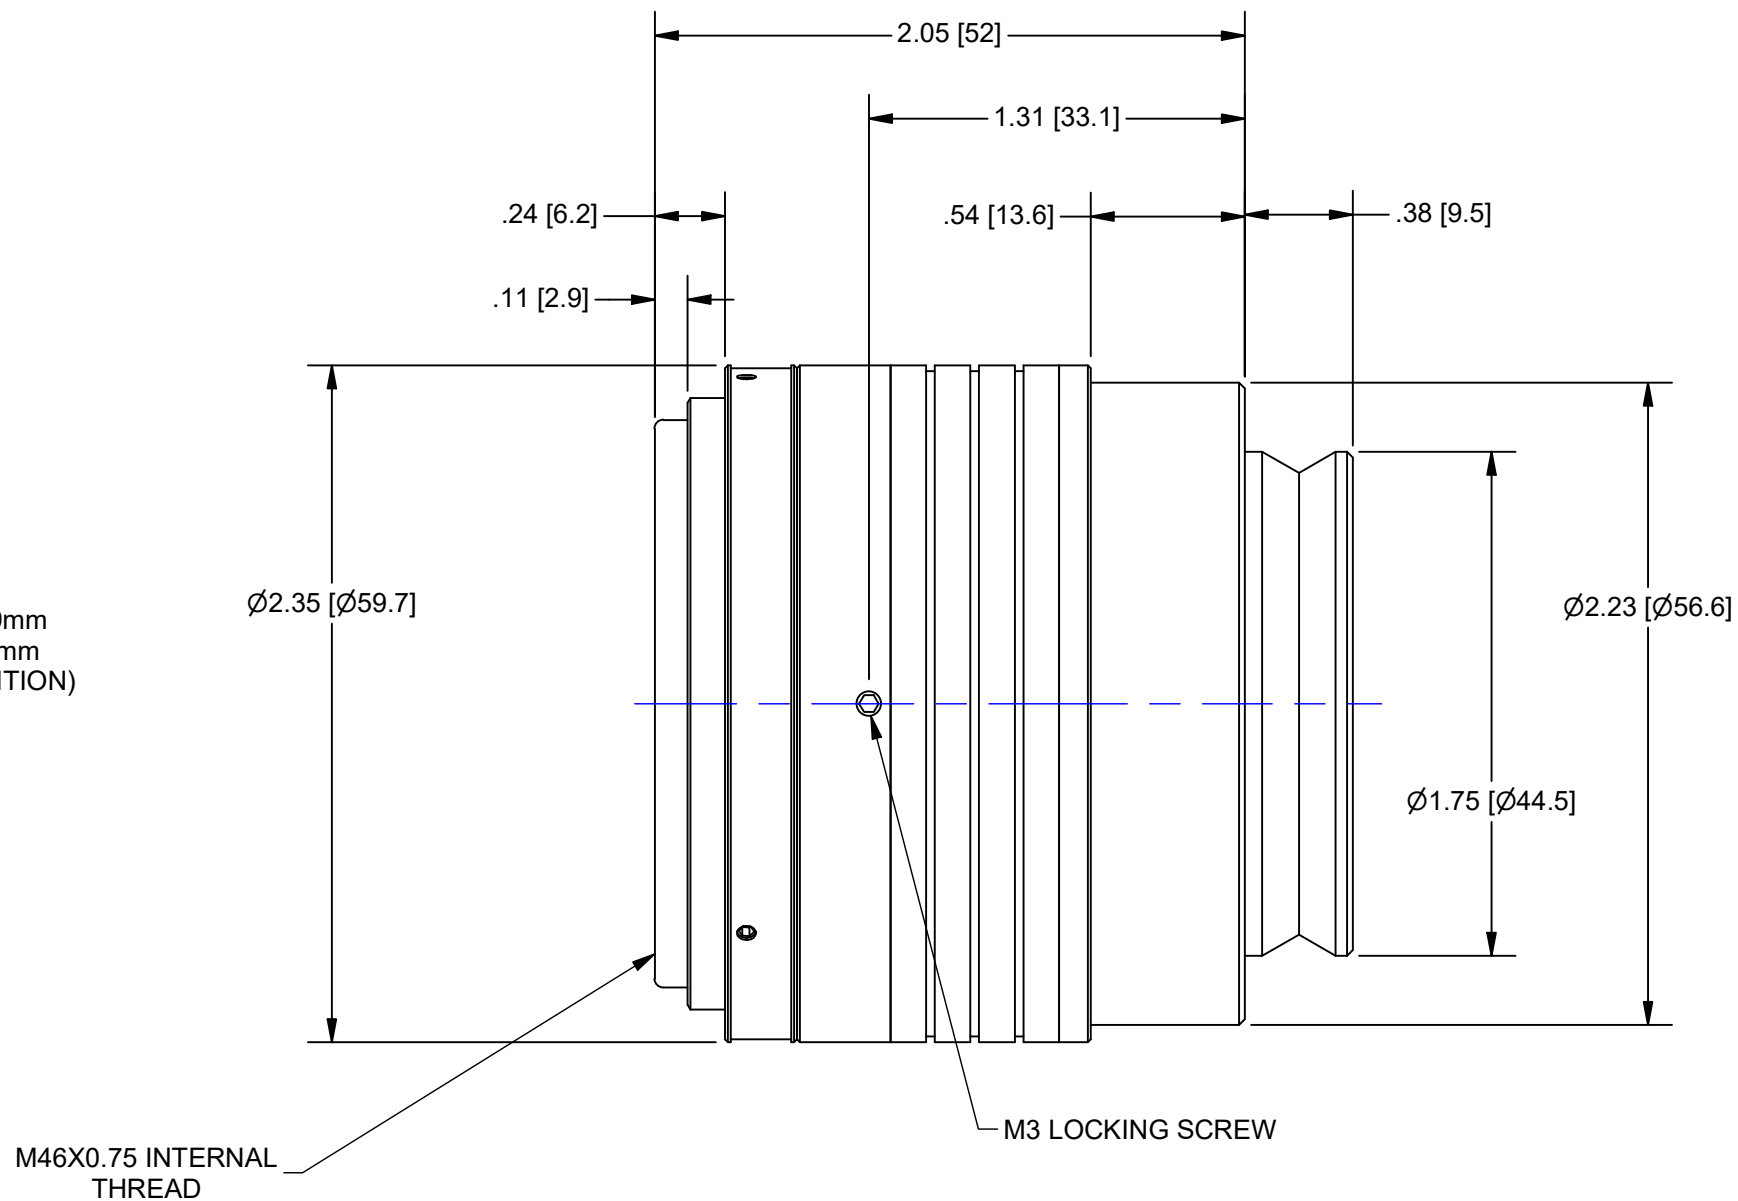

WORKING DISTANCE = 359mm  
 FINE FOCUS TRAVEL = 10mm  
 (OL SHOWS EXTENDED POSITION)

SCALE: 1.5:1

WEIGHT: N/A

DR BY: BONAFEDE

CH BY: J. WILLIAMSON

PROJECT #: E3506

DATE DR: 9/17/2017

DO NOT SCALE DRAWING

FF, 0.25X LENS ATTACHMENT

SIZE	PART NUMBER	REV
<b>B</b>	<b>1-81201M1</b>	<b>A</b>