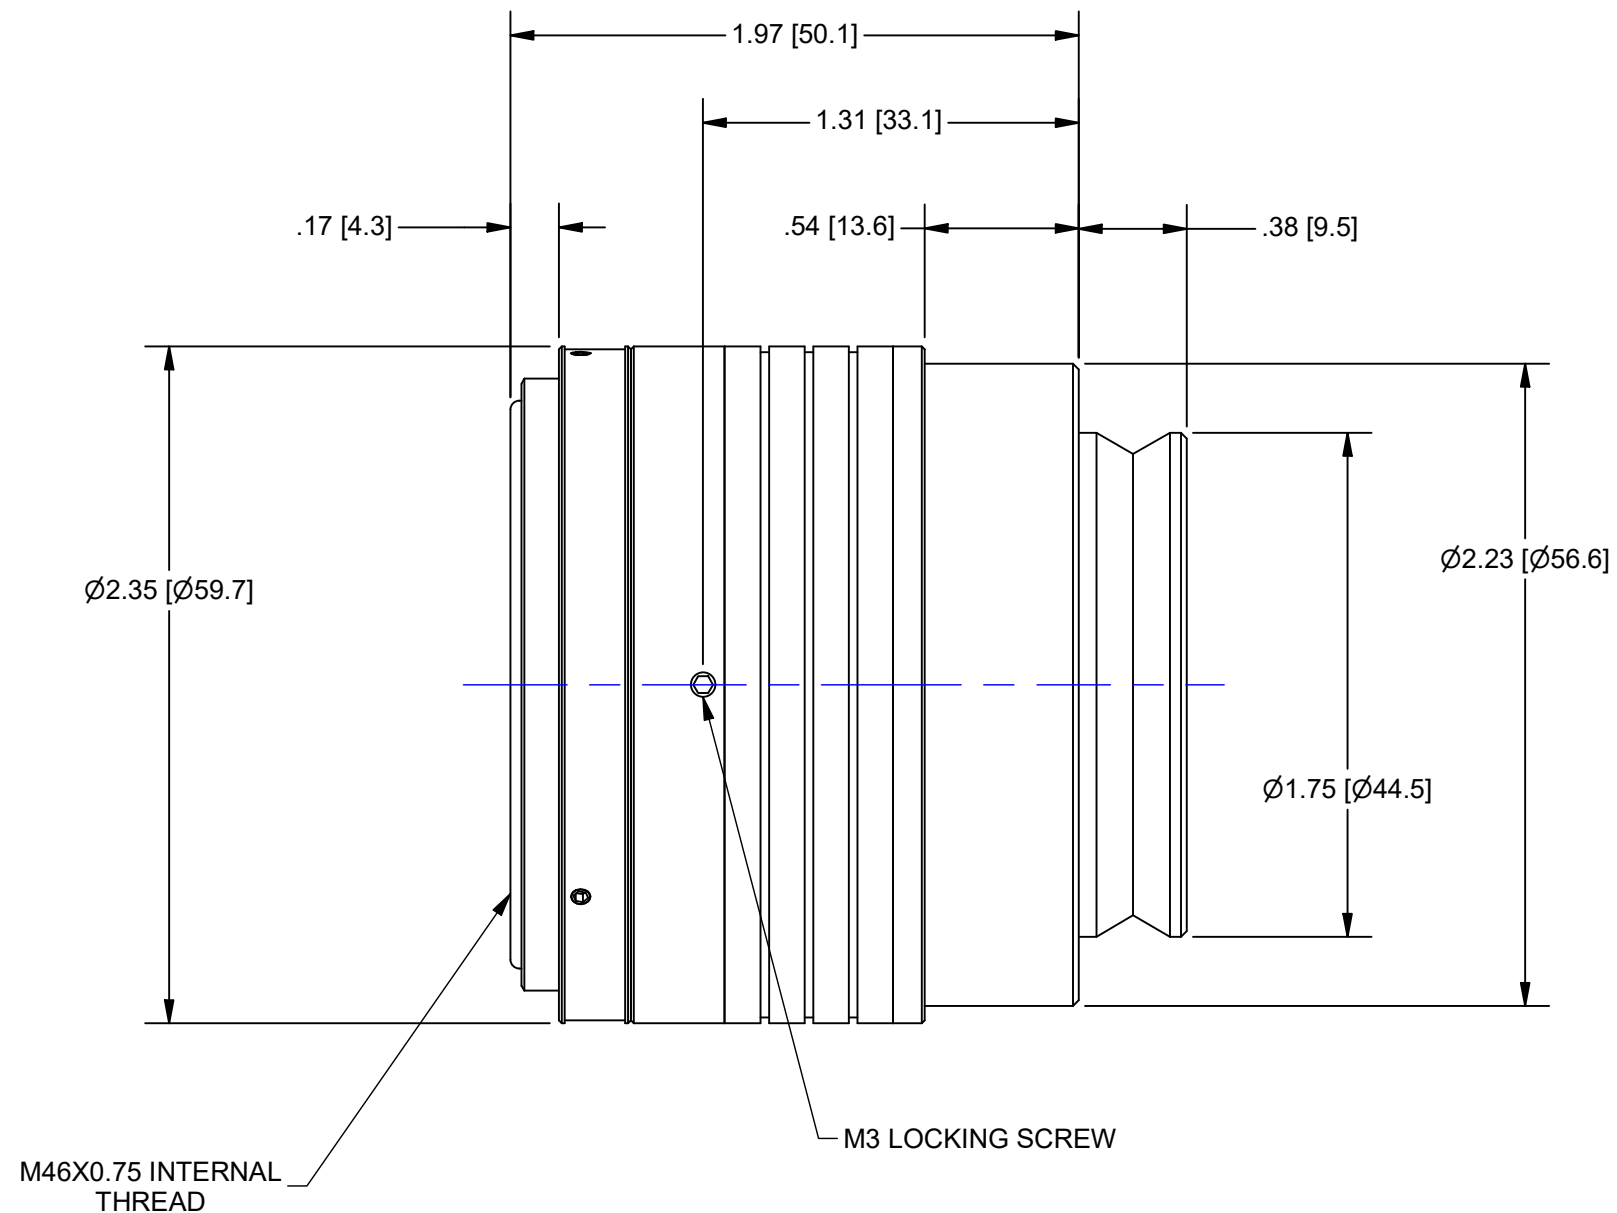

WORKING DISTANCE = 170mm
 FINE FOCUS TRAVEL = 10mm
 (OL SHOWS EXTENDED POSITION)

OUTLINE

945 East 11th Avenue Tampa, FL 33605

Phone: (813) 984-0125

Contact: Sales@pyramidimaging.com

<https://pyramidimaging.com>

UNLESS OTHERWISE SPECIFIED
 DIMENSIONS ARE IN INCHES [MM]
 AND INCLUDE CHEMICALLY
 APPLIED OR PLATED FINISHES

PROPRIETARY AND CONFIDENTIAL

THE INFORMATION CONTAINED IN THIS
 DRAWING IS THE SOLE PROPERTY OF
 NAVITAR. ANY REPRODUCTION IN PART
 OR AS A WHOLE WITHOUT THE WRITTEN
 PERMISSION OF NAVITAR IS PROHIBITED.

SCALE: 1.5:1

WEIGHT: 0.63 lbmass

DR BY: BONAFEDE

CH BY: J. WILLIAMSON

PROJECT #: E3506

DATE DR: 9/18/2017

DO NOT SCALE DRAWING

FF, 0.5X LENS ATTACHMENT

SIZE	PART NUMBER	REV
B	1-81202M1	A