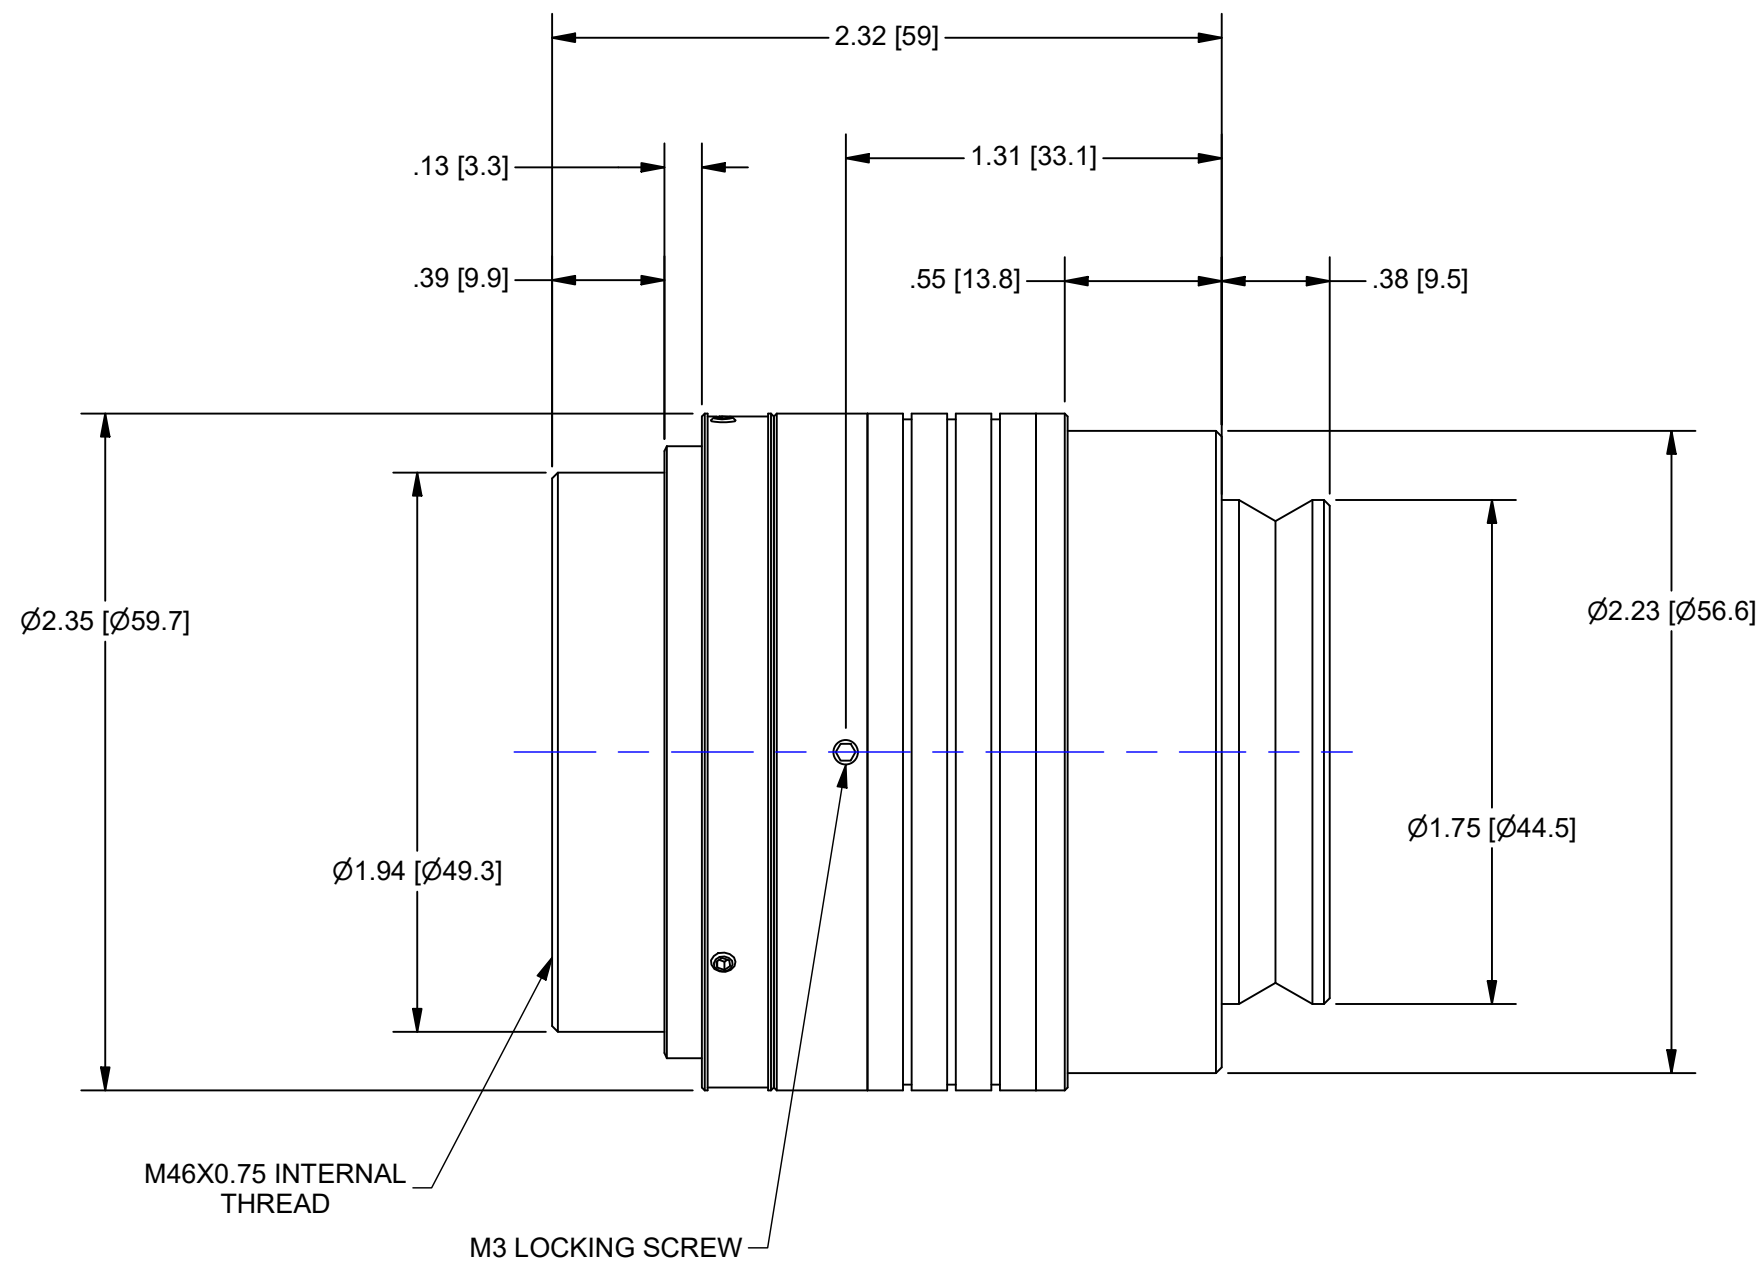

WORKING DISTANCE = 72mm  
 FINE FOCUS TRAVEL = 10mm  
 (OL SHOWN IN EXTENDED POSITION)

945 East 11<sup>th</sup> Avenue Tampa, FL 33605  
 Phone: (813) 984-0125  
 Contact: Sales@ pyramidimaging.com  
<https://pyramidimaging.com>

UNLESS OTHERWISE SPECIFIED DIMENSIONS ARE IN INCHES AND INCLUDE CHEMICALLY APPLIED OR PLATED FINISHES		<b>PROPRIETARY AND CONFIDENTIAL</b> THE INFORMATION CONTAINED IN THIS DRAWING IS THE SOLE PROPERTY OF NAVITAR. ANY REPRODUCTION IN PART OR AS A WHOLE WITHOUT THE WRITTEN PERMISSION OF NAVITAR IS PROHIBITED.	
SCALE:	1.5:1		
WEIGHT:	0.77 lbmass		
DR BY:	BONAFEDE		
CH BY:	J. WILLIAMSON		
PROJECT #:	E3506		
DATE DR:	9/19/2017	FF, 1.25X LENS ATTACHMENT	
DO NOT SCALE DRAWING	SIZE	PART NUMBER	REV
 SHEET 2 OF 2	<b>B</b>	<b>1-81205M1</b>	<b>A</b>