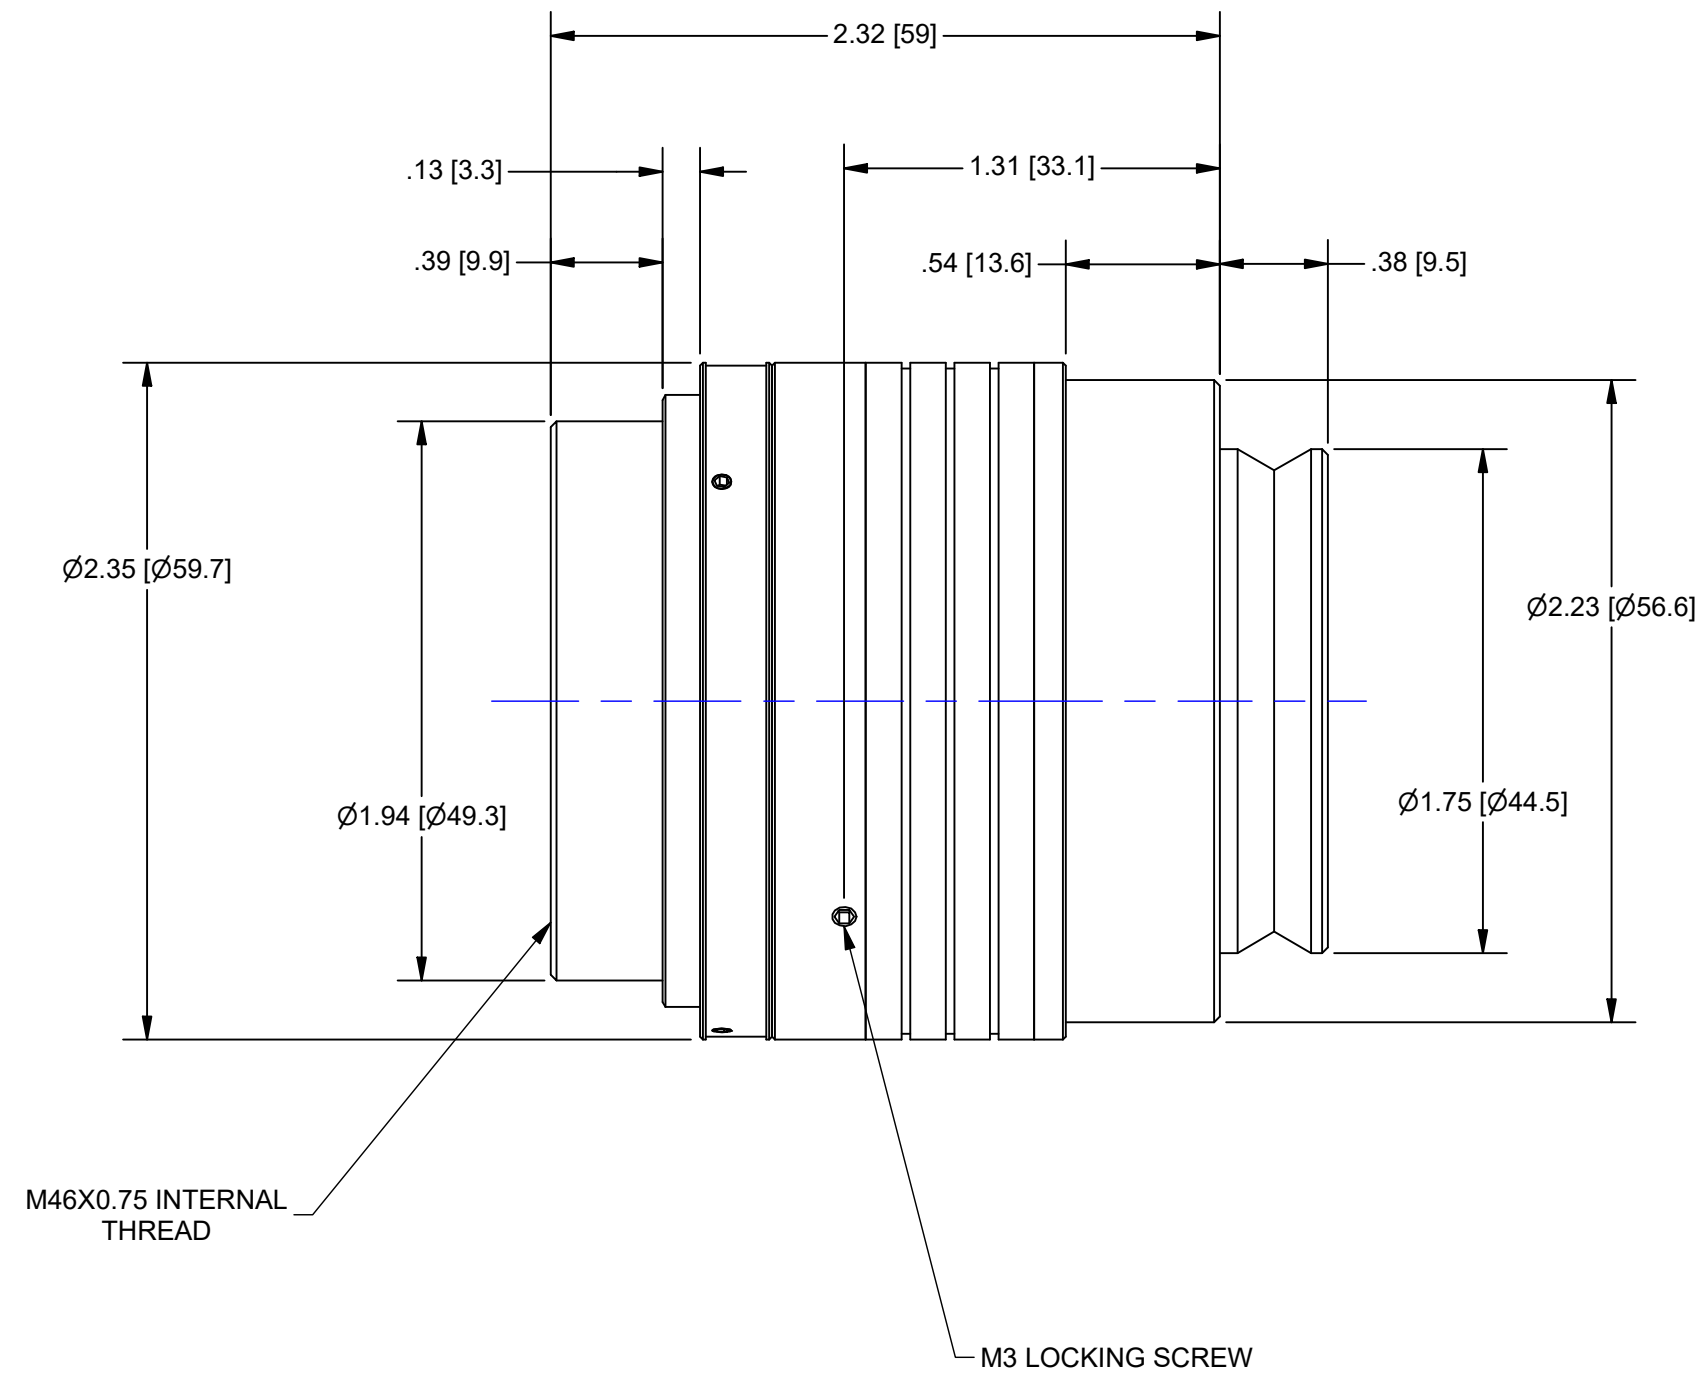

WORKING DISTANCE = 90mm  
 FINE FOCUS TRAVEL = 10mm  
 (OL SHOWN IN EXTENDED POSITION)

# OUTLINE

945 East 11<sup>th</sup> Avenue Tampa, FL 33605  
 Phone: (813) 984-0125  
 Contact: Sales@pyramidimaging.com  
<https://pyramidimaging.com>

UNLESS OTHERWISE SPECIFIED DIMENSIONS ARE IN INCHES [MM] AND INCLUDE CHEMICALLY APPLIED OR PLATED FINISHES	
SCALE:	1.5:1
WEIGHT:	0.77 lbmass
DR BY:	BONAFEDE
CH BY:	DEROSA
PROJECT #:	E3506
DATE DR:	9/18/2017

FF, 1.0X, LENS ATTACHMENT

SIZE	PART NUMBER	REV
<b>B</b>	<b>1-81204M1</b>	<b>A</b>