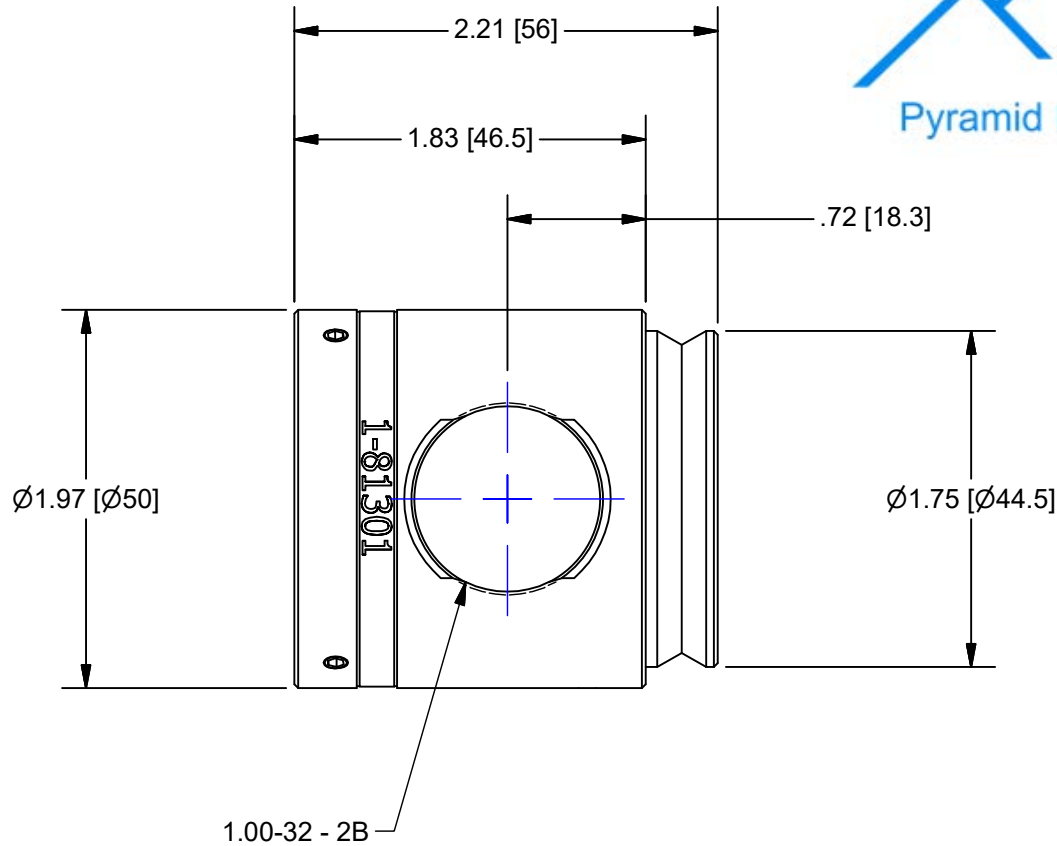

## OUTLINE

UNLESS OTHERWISE SPECIFIED DIMENSIONS ARE IN INCHES [MM] AND INCLUDE CHEMICALLY APPLIED OR PLATED FINISHES		<b>PROPRIETARY AND CONFIDENTIAL</b>		 <b>NAVITAR</b> ROCHESTER, NEW YORK		
SCALE: 1.5:1		THE INFORMATION CONTAINED IN THIS DRAWING IS THE SOLE PROPERTY OF NAVITAR. ANY REPRODUCTION IN PART OR AS A WHOLE WITHOUT THE WRITTEN PERMISSION OF NAVITAR IS PROHIBITED.				
WEIGHT: 0.23 lbmass				RESOLV, COAX PORT		
DR BY: J. WILLIAMSON						
CH BY: PB		DO NOT SCALE DRAWING				SIZE
PROJECT #: E3360				<b>A</b>	<b>1-81301</b>	REV
DATE DR: 9/22/2016					<b>A</b>	