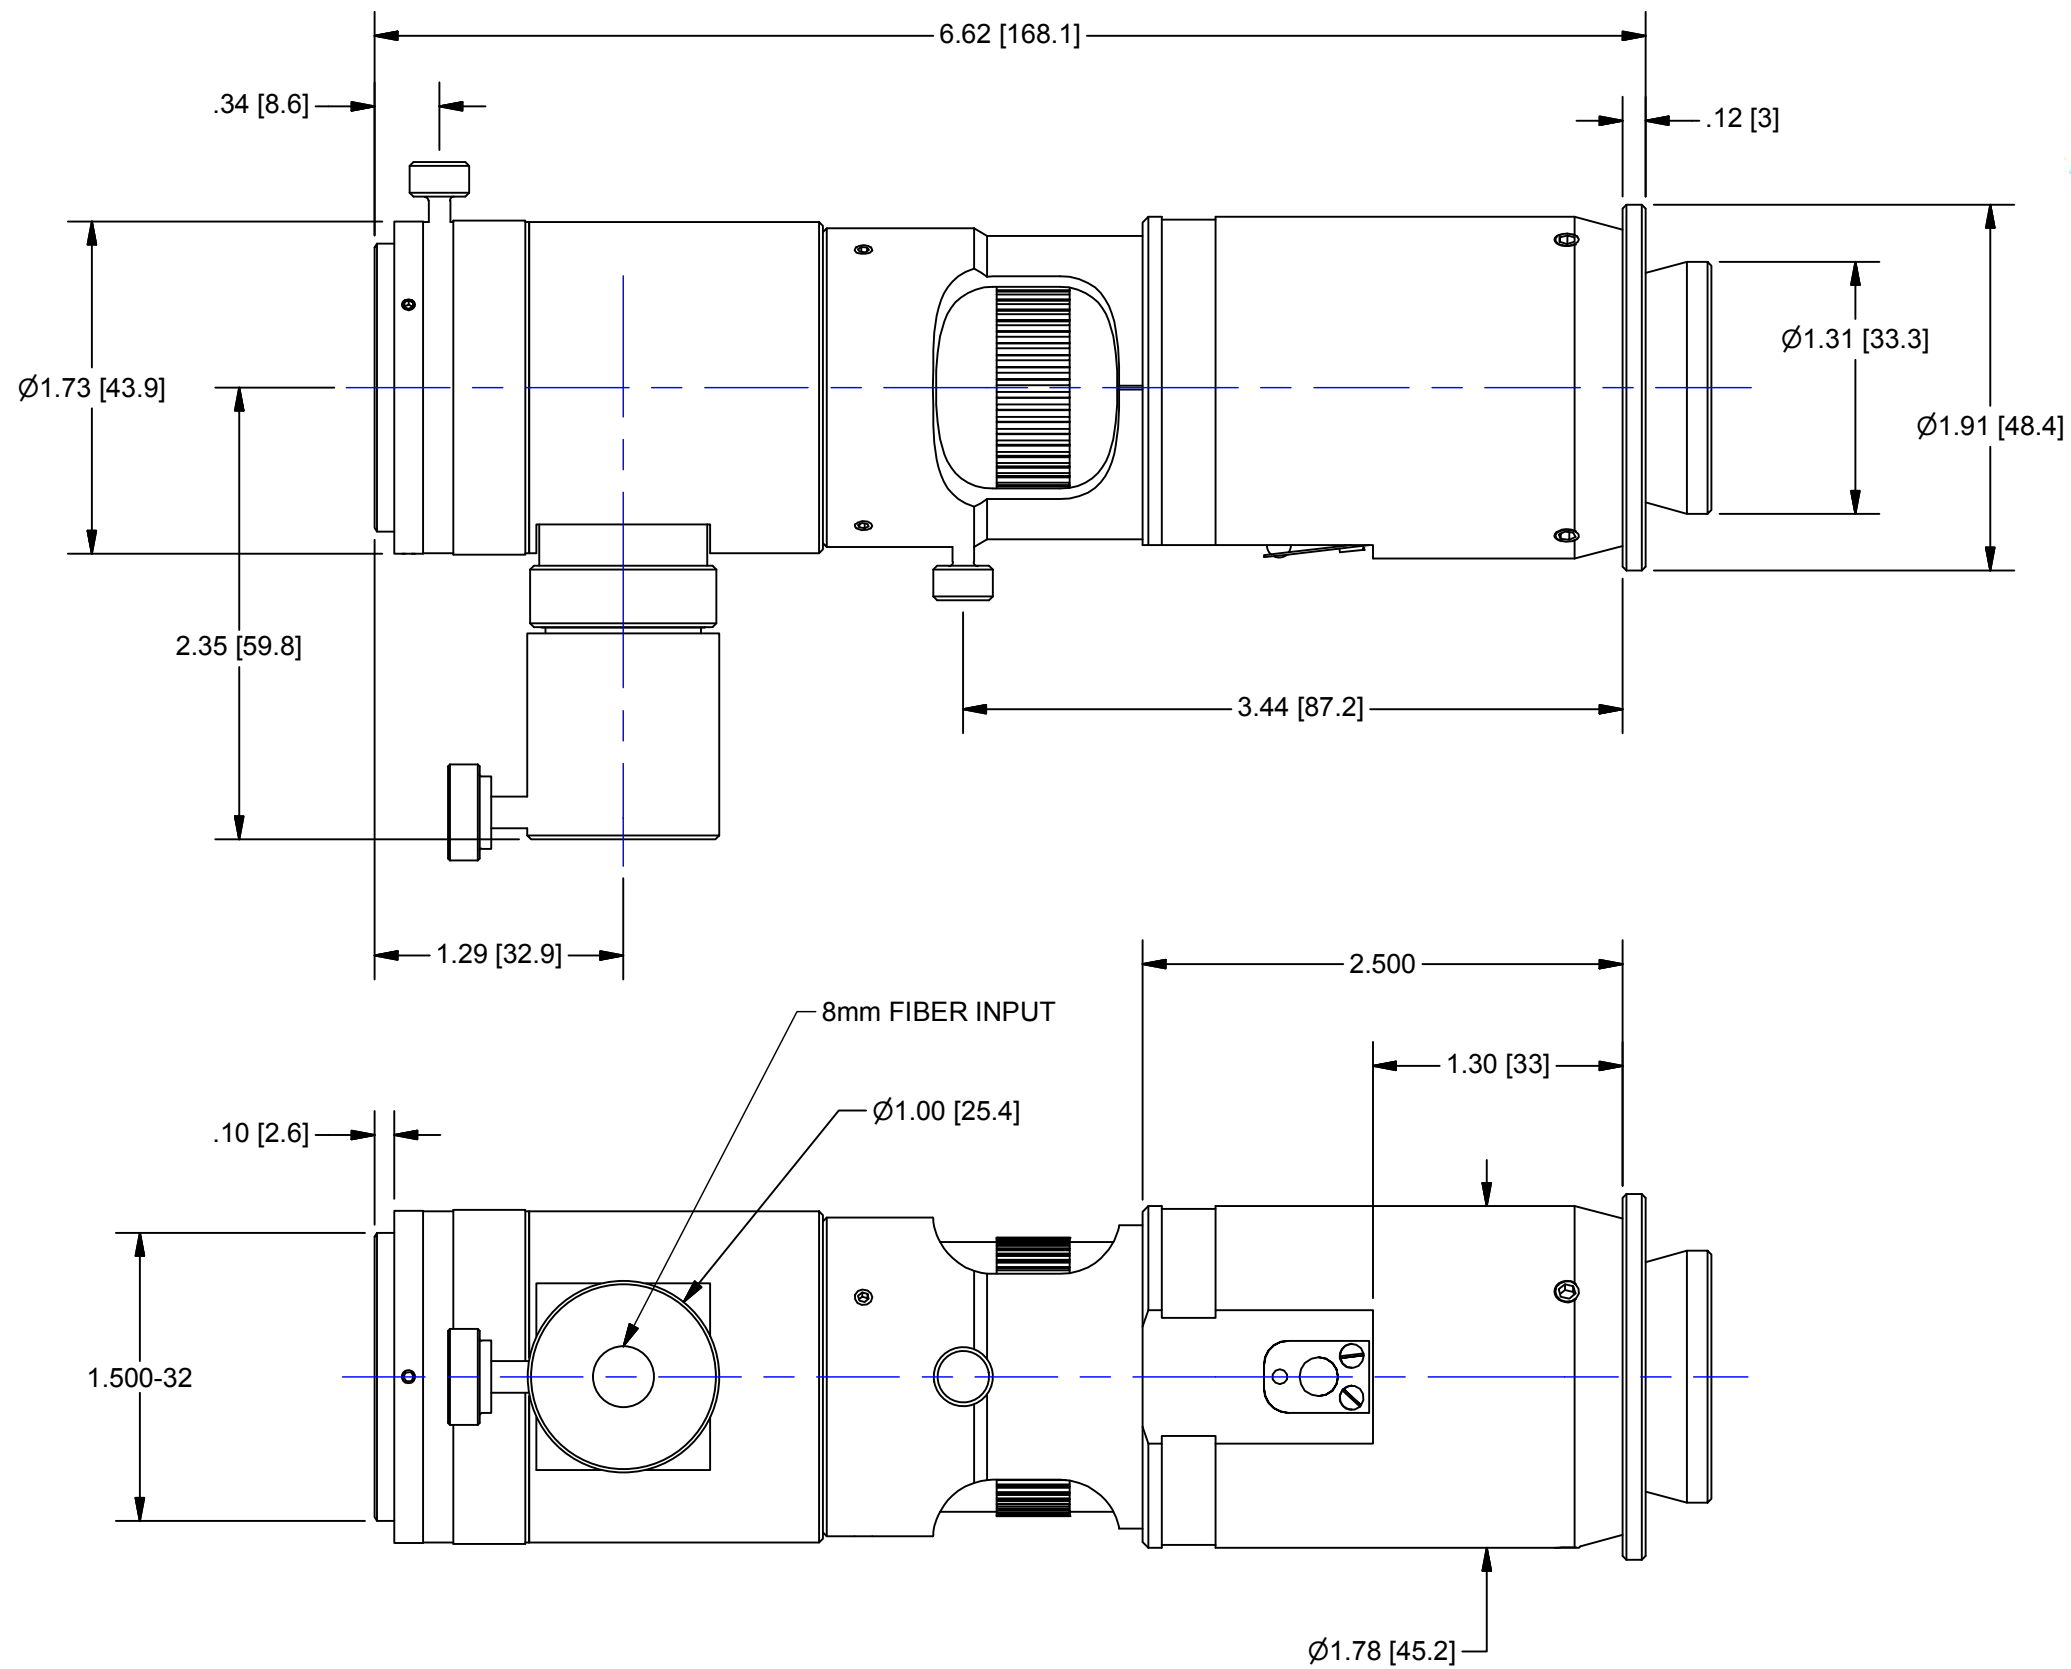

945 East 11th Avenue Tampa, FL 33605

Phone: (813) 984-0125

Contact: Sales@ pyramidimaging.com

<https://pyramidimaging.com>

OUTLINE

SCALE:	1:1
WEIGHT:	1.48LBM
DR:	R. Podlena
CH:	
PROJECT #:	
DATE DR:	3/19/2003
DO NOT SCALE DRAWING	

12x Zm w/3mm FF, COAX & DETENTS

SIZE	1-50487D	REV
B	SHEET 2 OF 2	A