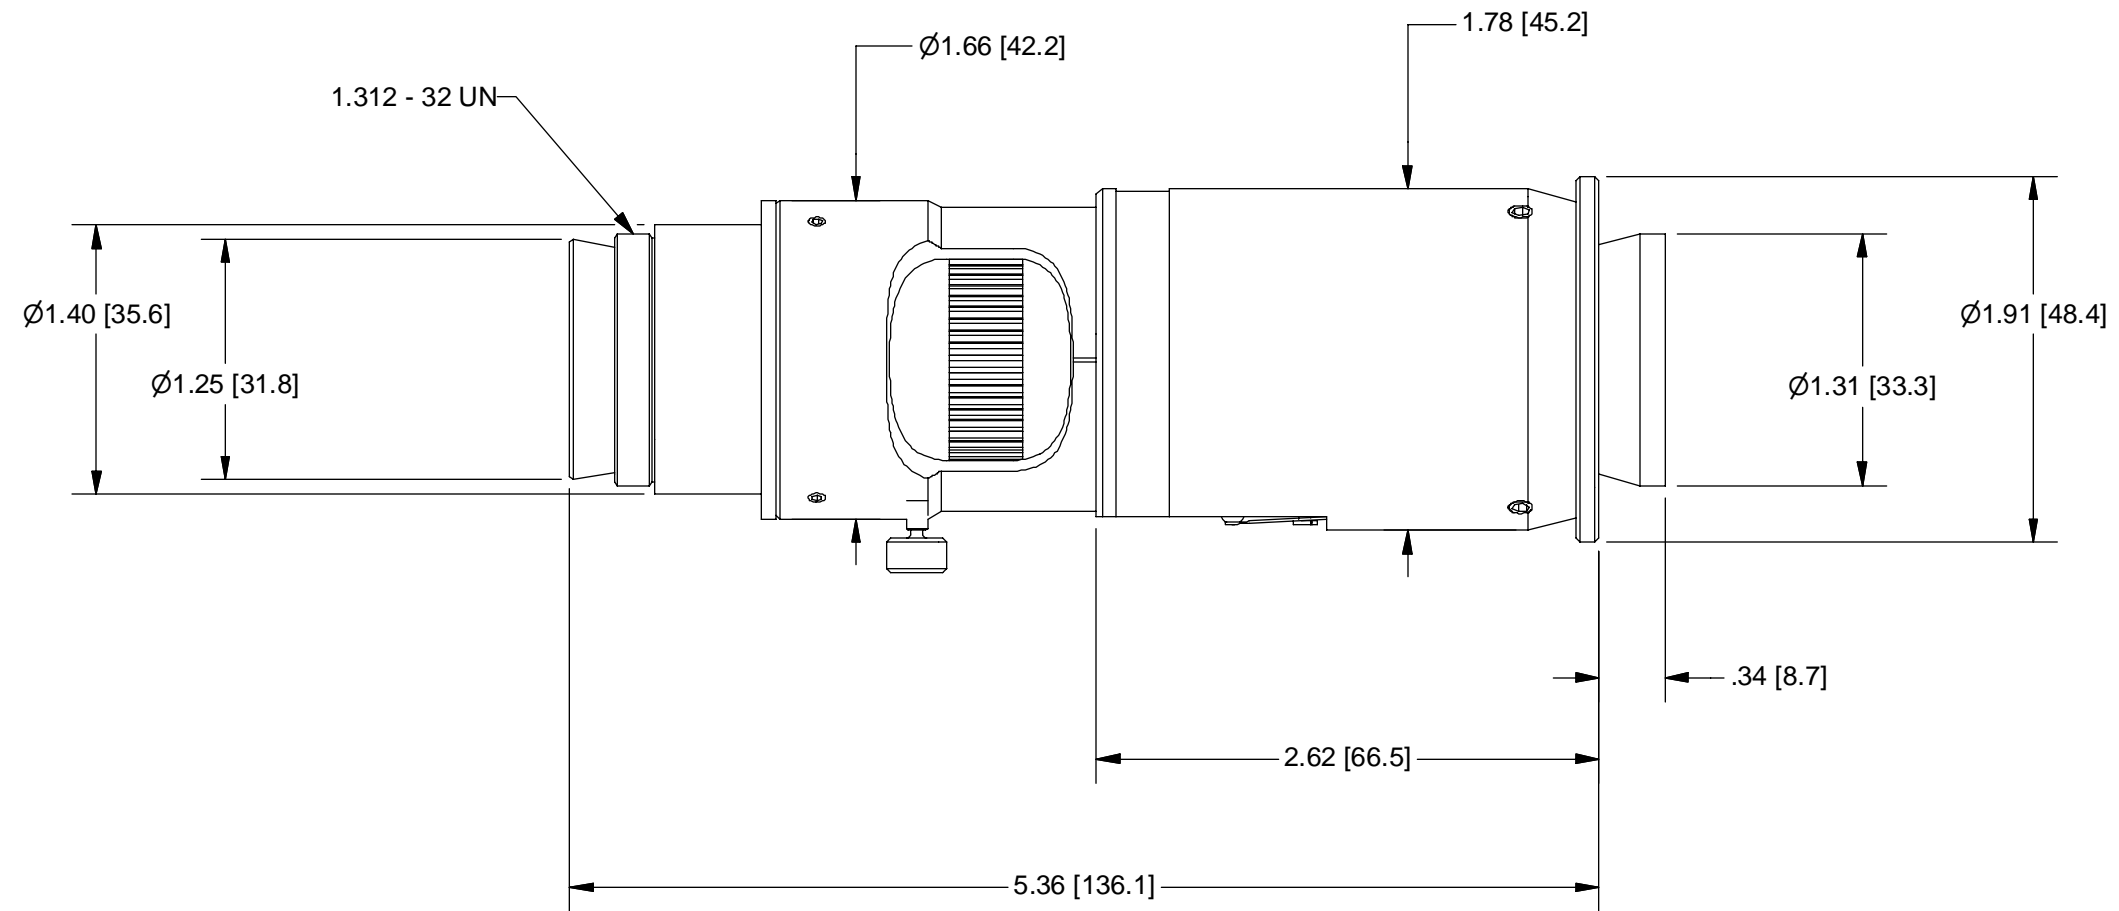

## OUTLINE

SCALE:	1:1	 ROCHESTER, NEW YORK		
WEIGHT:	1.21lbm			
DR:	R. PODLENA	12X ZM w/DETENTS		
CH:				
PROJECT #:				
DATE DR:	3/29/2006	SIZE <b>B</b>	<b>1-50330D</b> SHEET 2 OF 2	REV <b>C</b>
DO NOT SCALE DRAWING				