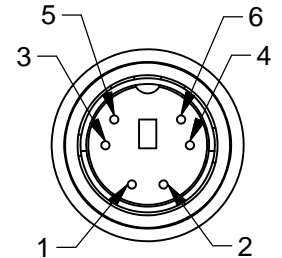

Tampa, FL

Phone: (813) 984-0125

Contact: Sales@pyramidimaging.com

<https://pyramidimaging.com>

6 PIN MIN-DIN- MALE
 CABLES TO GO
 PN:01747
 PIN 1= ANNODE
 PIN 2 = CATHODE
 PIN 3 TIED TO PIN 5
 PIN 4 TIED TO PIN 6

MOLEX
 FEMALE CONNECTOR HOUSING
 2 POSITION
 PN: 50-57-9402

CRIMPS
 2x MOLEX: 16-02-0097

OUTLINE

UNLESS OTHERWISE SPECIFIED DIMENSIONS ARE IN INCHES [MM] AND INCLUDE CHEMICALLY APPLIED OR PLATED FINISHES		PROPRIETARY AND CONFIDENTIAL				
SCALE: 1:1		THE INFORMATION CONTAINED IN THIS DRAWING IS THE SOLE PROPERTY OF NAVITAR. ANY REPRODUCTION IN PART OR AS A WHOLE WITHOUT THE WRITTEN PERMISSION OF NAVITAR IS PROHIBITED.				
WEIGHT:	8.12 g	0.0 inch 1.0		CABLE, LED, 1m		
DR BY:	CLB					
CH BY:	R. PODLENA	0.0 mm 25.0				
PROJECT #:	E3119	DO NOT SCALE DRAWING		SIZE	1-40182	
DATE DR:	7/29/2013			A		SHEET 3 OF 3
					REV	A