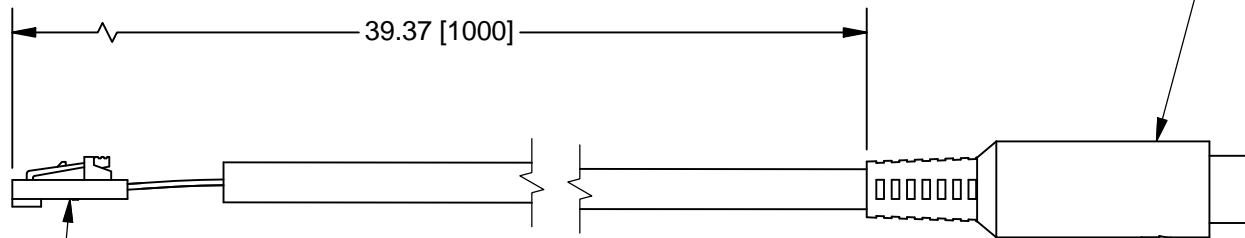

Tampa, FL

Phone: (813) 984-0125

Contact: Sales@pyramidimaging.com

<https://pyramidimaging.com>

6 PIN MIN-DIN- MALE
 CABLES TO GO
 PN:01747
 PIN 1= ANNODE
 PIN 2 = CATHODE
 PIN 3 TIED TO PIN 5
 PIN 4 TIED TO PIN 6

MOLEX
 FEMALE CONNECTOR HOUSING
 2 POSITION
 PN: 50-57-9402

CRIMPS
 2x MOLEX: 16-02-0097

OUTLINE

UNLESS OTHERWISE SPECIFIED DIMENSIONS ARE IN INCHES [MM] AND INCLUDE CHEMICALLY APPLIED OR PLATED FINISHES		PROPRIETARY AND CONFIDENTIAL				
SCALE: 1:1		THE INFORMATION CONTAINED IN THIS DRAWING IS THE SOLE PROPERTY OF NAVITAR. ANY REPRODUCTION IN PART OR AS A WHOLE WITHOUT THE WRITTEN PERMISSION OF NAVITAR IS PROHIBITED.				
WEIGHT:	8.12 g	0.0 inch 1.0		CABLE, LED, 1m		
DR BY:	CLB					
CH BY:	R. PODLENA	0.0 mm 25.0				
PROJECT #:	E3119	DO NOT SCALE DRAWING		SIZE	1-40182	
DATE DR:	7/29/2013			A		SHEET 3 OF 3
					REV	A