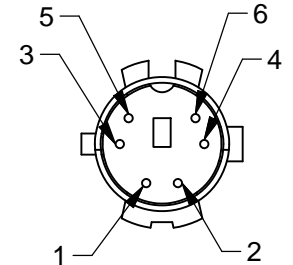

Tampa, FL

Phone: (813) 984-0125

Contact: Sales@pyramidimaging.com

<https://pyramidimaging.com>

6 PIN MIN-DIN- MALE
 CABLES TO GO
 PN:01747
 PIN 1= ANNODE
 PIN 2 = CATHODE
 PIN 3 TIED TO PIN 5
 PIN 4 TIED TO PIN 6

MOLEX
 FEMALE CONNECTOR HOUSING
 2 POSITION
 PN: 50-57-9402

CRIMPS
 2x MOLEX: 16-02-0097

OUTLINE

UNLESS OTHERWISE SPECIFIED DIMENSIONS ARE IN INCHES [MM] AND INCLUDE CHEMICALLY APPLIED OR PLATED FINISHES		PROPRIETARY AND CONFIDENTIAL				
SCALE: 1:1		THE INFORMATION CONTAINED IN THIS DRAWING IS THE SOLE PROPERTY OF NAVITAR. ANY REPRODUCTION IN PART OR AS A WHOLE WITHOUT THE WRITTEN PERMISSION OF NAVITAR IS PROHIBITED.				
WEIGHT:	8.12 g	0.0 inch 1.0 		CABLE, LED, 2m		
DR BY:	CLB	0.0 mm 25.0 				
CH BY:	R. PODLENA	DO NOT SCALE DRAWING		SIZE	1-40183	
PROJECT #:	E3119			A		
DATE DR:	7/29/2013				SHEET 3 OF 3	REV A