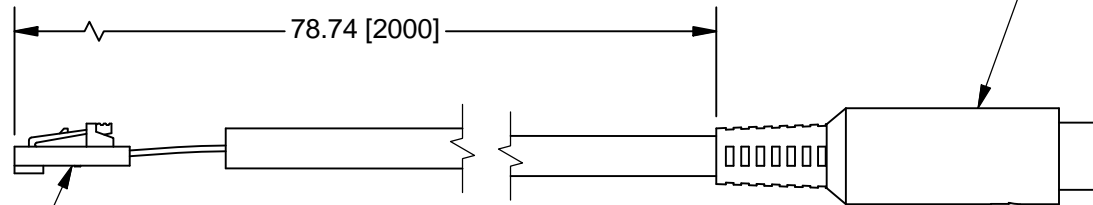

Tampa, FL

Phone: (813) 984-0125

Contact: Sales@pyramidimaging.com

<https://pyramidimaging.com>

6 PIN MIN-DIN- MALE
 CABLES TO GO
 PN:01747
 PIN 1= ANNODE
 PIN 2 = CATHODE
 PIN 3 TIED TO PIN 5
 PIN 4 TIED TO PIN 6

MOLEX
 FEMALE CONNECTOR HOUSING
 2 POSITION
 PN: 50-57-9402

CRIMPS
 2x MOLEX: 16-02-0097

OUTLINE

UNLESS OTHERWISE SPECIFIED DIMENSIONS ARE IN INCHES [MM] AND INCLUDE CHEMICALLY APPLIED OR PLATED FINISHES		PROPRIETARY AND CONFIDENTIAL				
SCALE: 1:1		THE INFORMATION CONTAINED IN THIS DRAWING IS THE SOLE PROPERTY OF NAVITAR. ANY REPRODUCTION IN PART OR AS A WHOLE WITHOUT THE WRITTEN PERMISSION OF NAVITAR IS PROHIBITED.				
WEIGHT:	8.12 g	0.0 inch 1.0 		CABLE, LED, 2m		
DR BY:	CLB	0.0 mm 25.0 				
CH BY:	R. PODLENA	DO NOT SCALE DRAWING		SIZE	1-40183	
PROJECT #:	E3119			A		
DATE DR:	7/29/2013				SHEET 3 OF 3	REV A