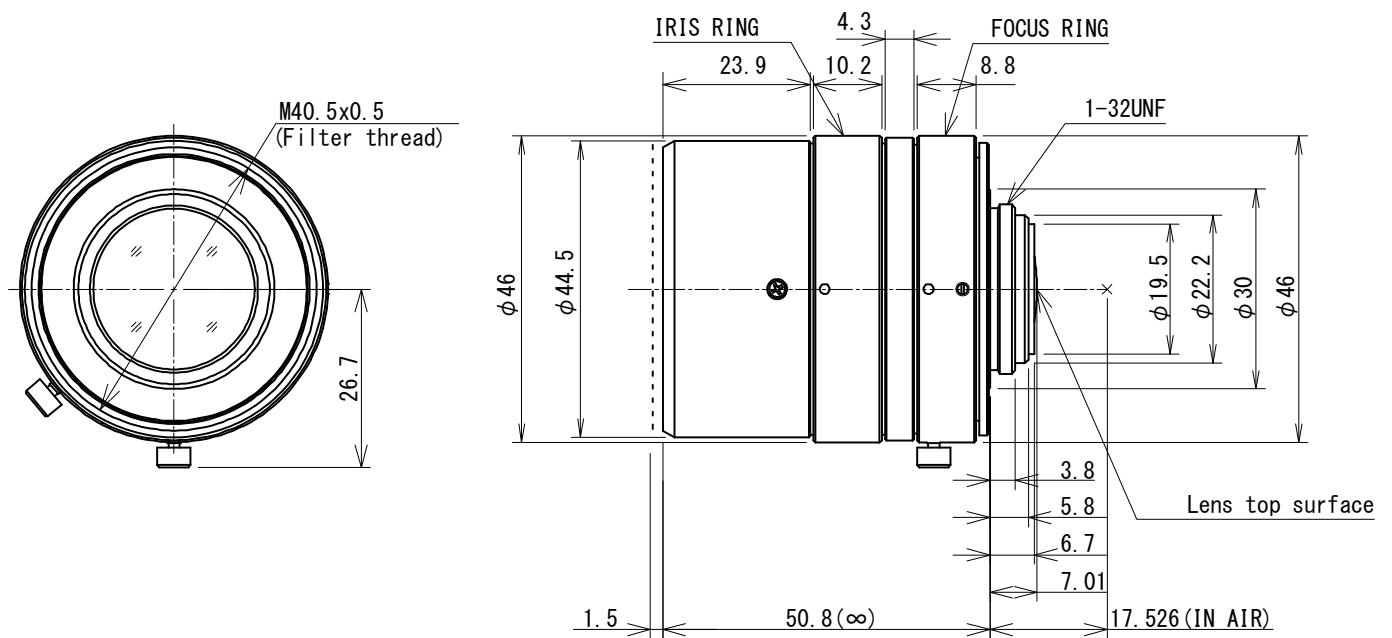

V2518FIC-MPYIR

f=25mm F1.8 Day & Night
for 1.1 type 12Megapixel Cameras, Fixed-focal, Manual Iris
C-Mount

Model No.	V2518FIC-MPYIR		Effective	Front	φ 23.6mm		
Focal Length	25mm		Lens Aperture	Rear	φ 16.6mm		
Max. Aperture Ratio	1:1.8		Back Focal Length		10.6mm		
Max. Image Format	14.2mm x 10.4mm (φ 17.6mm)		Flange Back Length		17.526mm		
Operation Range	Iris	F1.8 - F16C		Mount	C-Mount		
	Focus	1m - Inf.		Filter Size	M40.5 P=0.5		
	Zoom	-		Dimensions	φ 46mm × 50.8mm		
Control	Iris	Manual		Weight	158.9g		
	Focus	Manual					
	Zoom	-					
Angle of View	D	1.1 type	38.8°	1 type	35.6°	2/3 type	24.9°
	H		31.8°		28.8°		20.0°
	V		23.6°		21.8°		15.1°
Operating Temperature	-10°C - +50°C						

Dimensions

945 East 11th Avenue Tampa, FL 33605

Phone: (813) 984-0125

Contact: Sales@pyramidimaging.com

<https://pyramidimaging.com>