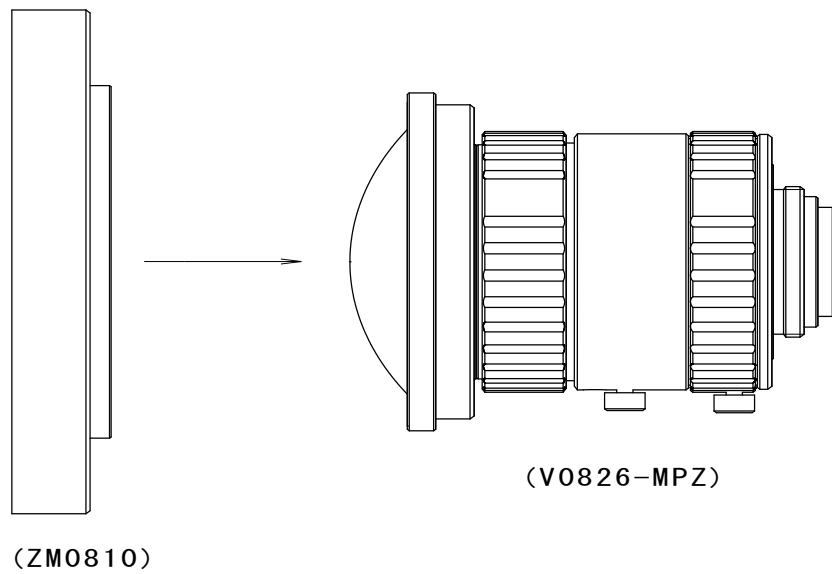

ZM0810

Filter holder for V0826-MPZ (M82 P=0.75)

Attached between filter and lens for 1" sensor camera.

Dimensions

945 East 11th Avenue Tampa, FL 33605

Phone: (813) 984-0125

Contact: Sales@pyramidimaging.com

<https://pyramidimaging.com>