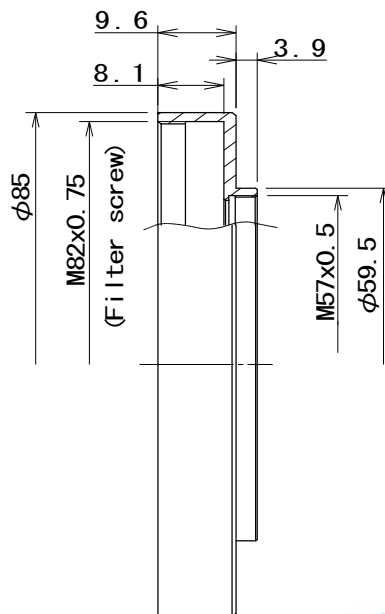

ZM0810

Filter holder for V0826-MPZ (M82 P=0.75)

Attached between filter and lens for 1" sensor camera.

Dimensions

945 East 11th Avenue Tampa, FL 33605

Phone: (813) 984-0125

Contact: Sales@pyramidimaging.com

<https://pyramidimaging.com>