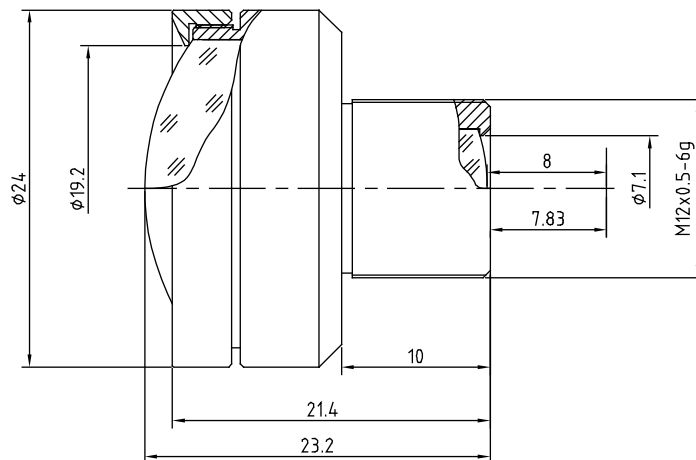

Lens Evetar M118B0418 F1.8 f4mm 1/1.8"

Order Numbers

- 2000036384** (without IR cut filter)
- 2000036385** (with IR cut filter)

Key Features

- S-mount lens with optimum price/performance ratio
- 1/1.8" lens with fixed focal length of 4.0 mm and fixed iris of f/1.8
- Available with IR cut filter (for color cameras) or without IR cut filter (for mono cameras)

Technical Specifications	
Image Circle	1/1.8"
Focal Length	4.0 mm
Aperture	f/1.8
Iris Type	fixed
MOD	200 mm
Resolution	MP
Angle of View (D / H / V)	126° / 101° / 76°
Back Focal Length	8.0 mm
Mount	M12x0.5-6g

(Dimensions in mm)