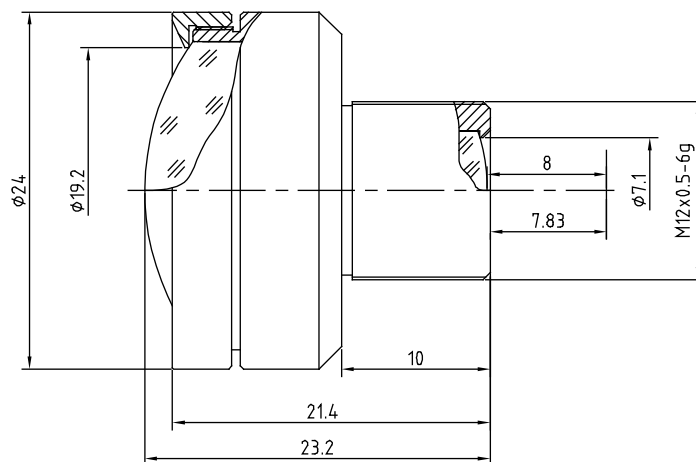

Lens Evetar M118B0418 F1.8 f4mm 1/1.8"

Order Numbers

- 2000036384** (without IR cut filter)
- 2000036385** (with IR cut filter)

Key Features

- S-mount lens with optimum price/performance ratio
- 1/1.8" lens with fixed focal length of 4.0 mm and fixed iris of *f*/1.8
- Available with IR cut filter (for color cameras) or without IR cut filter (for mono cameras)

Technical Specifications	
Image Circle	1/1.8"
Focal Length	4.0 mm
Aperture	<i>f</i> /1.8
Iris Type	fixed
MOD	200 mm
Resolution	MP
Angle of View (D / H / V)	126° / 101° / 76°
Back Focal Length	8.0 mm
Mount	M12x0.5-6g

(Dimensions in mm)