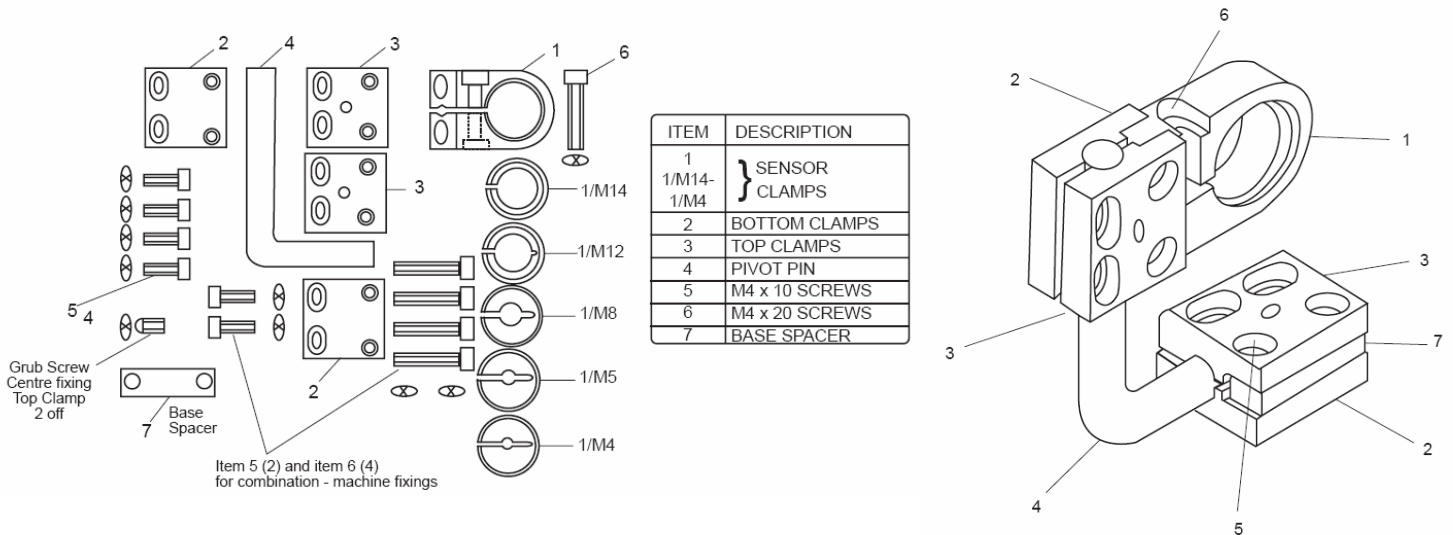

MetaBright™ Sensor Bracket

Accessory Data Sheet

PART#: MBSB-30: For MBAFSL & LED Engine - 30mm Diameter Clamping Ring

Materials specification:
 All Plastic parts: Nylon 66
 All bolts and nuts: Zinc plates mild steel
 'L' shaped pin: Zinc plated mild steel