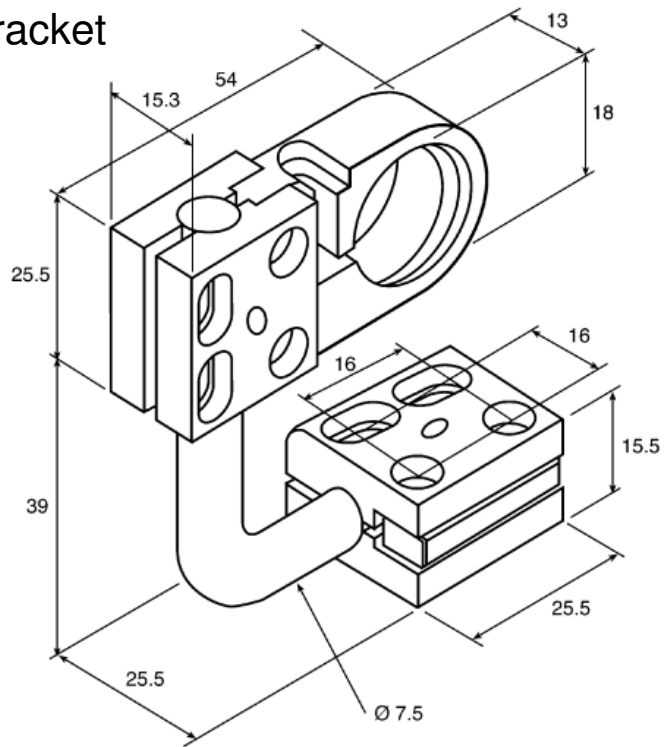

MetaBright™ Sensor Bracket

Accessory Data Sheet

PART#: MBSB-30: For MBAFSL & LED Engine - 30mm Diameter Clamping Ring

Materials specification:
 All Plastic parts: Nylon 66
 All bolts and nuts: Zinc plates mild steel
 'L' shaped pin: Zinc plated mild steel