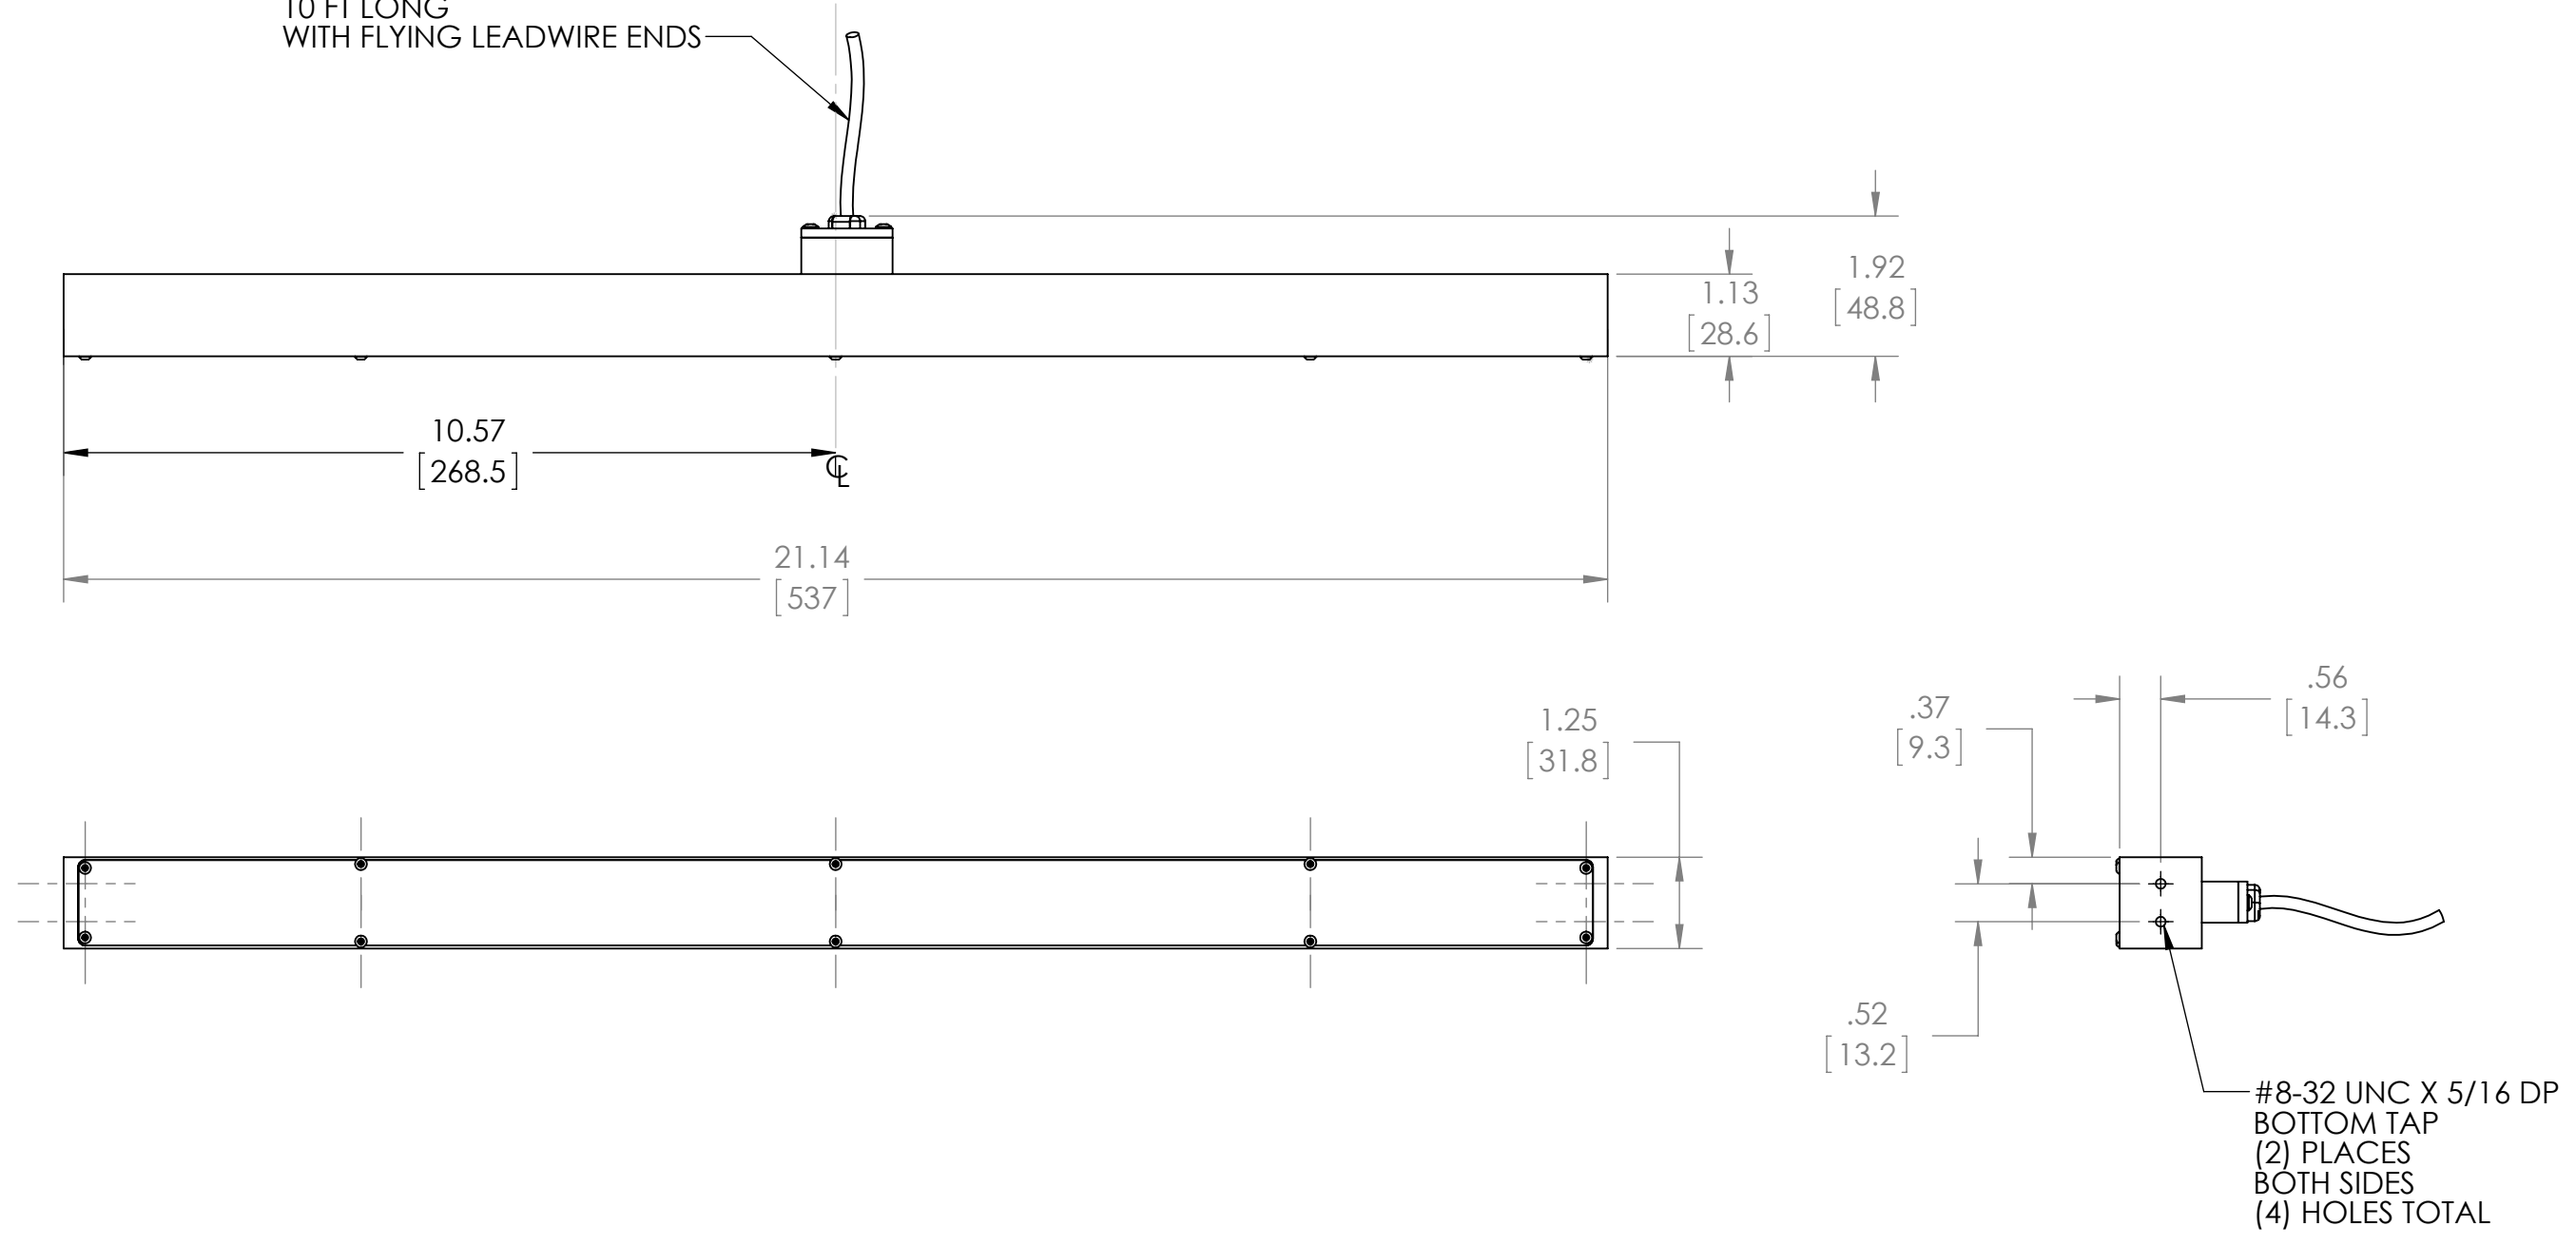

REVISIONS				
ZONE	REV.	DESCRIPTION	DATE	APPROVED
	B	REVISED AND REDRAWN, KW	11-29-11	

(4) CONDUCTOR
ELECTRICAL CABLE, 22 AWG
10 FT LONG
WITH FLYING LEADWIRE ENDS

945 East 11th Avenue Tampa, FL 33605
Phone: (813) 984-0125
Contact: Sales@pyramidimaging.com
<https://pyramidimaging.com>

UNLESS OTHERWISE SPECIFIED:		NAME	DATE	METAPHASE TECHNOLOGIES, INC.	
DIMENSIONS ARE IN INCHES		DRAWN	KW	11/28/2011	TITLE: FRONT LIGHT, LINEAR, 2 X 20 INCH
TOLERANCES:		CHECKED			
FRACTIONAL ±		ENG APPR.			
ANGULAR: MACH ± BEND ±		MFG APPR.			
TWO PLACE DECIMAL ±		Q.A.			SIZE DWG. NO. REV B LFL501 B
THREE PLACE DECIMAL ±		COMMENTS:			
INTERPRET GEOMETRIC TOLERANCING PER:				SCALE: NTS	WEIGHT:
MATERIAL				SHEET 1 OF 1	
FINISH					
NEXT ASSY	USED ON				
APPLICATION		DO NOT SCALE DRAWING			