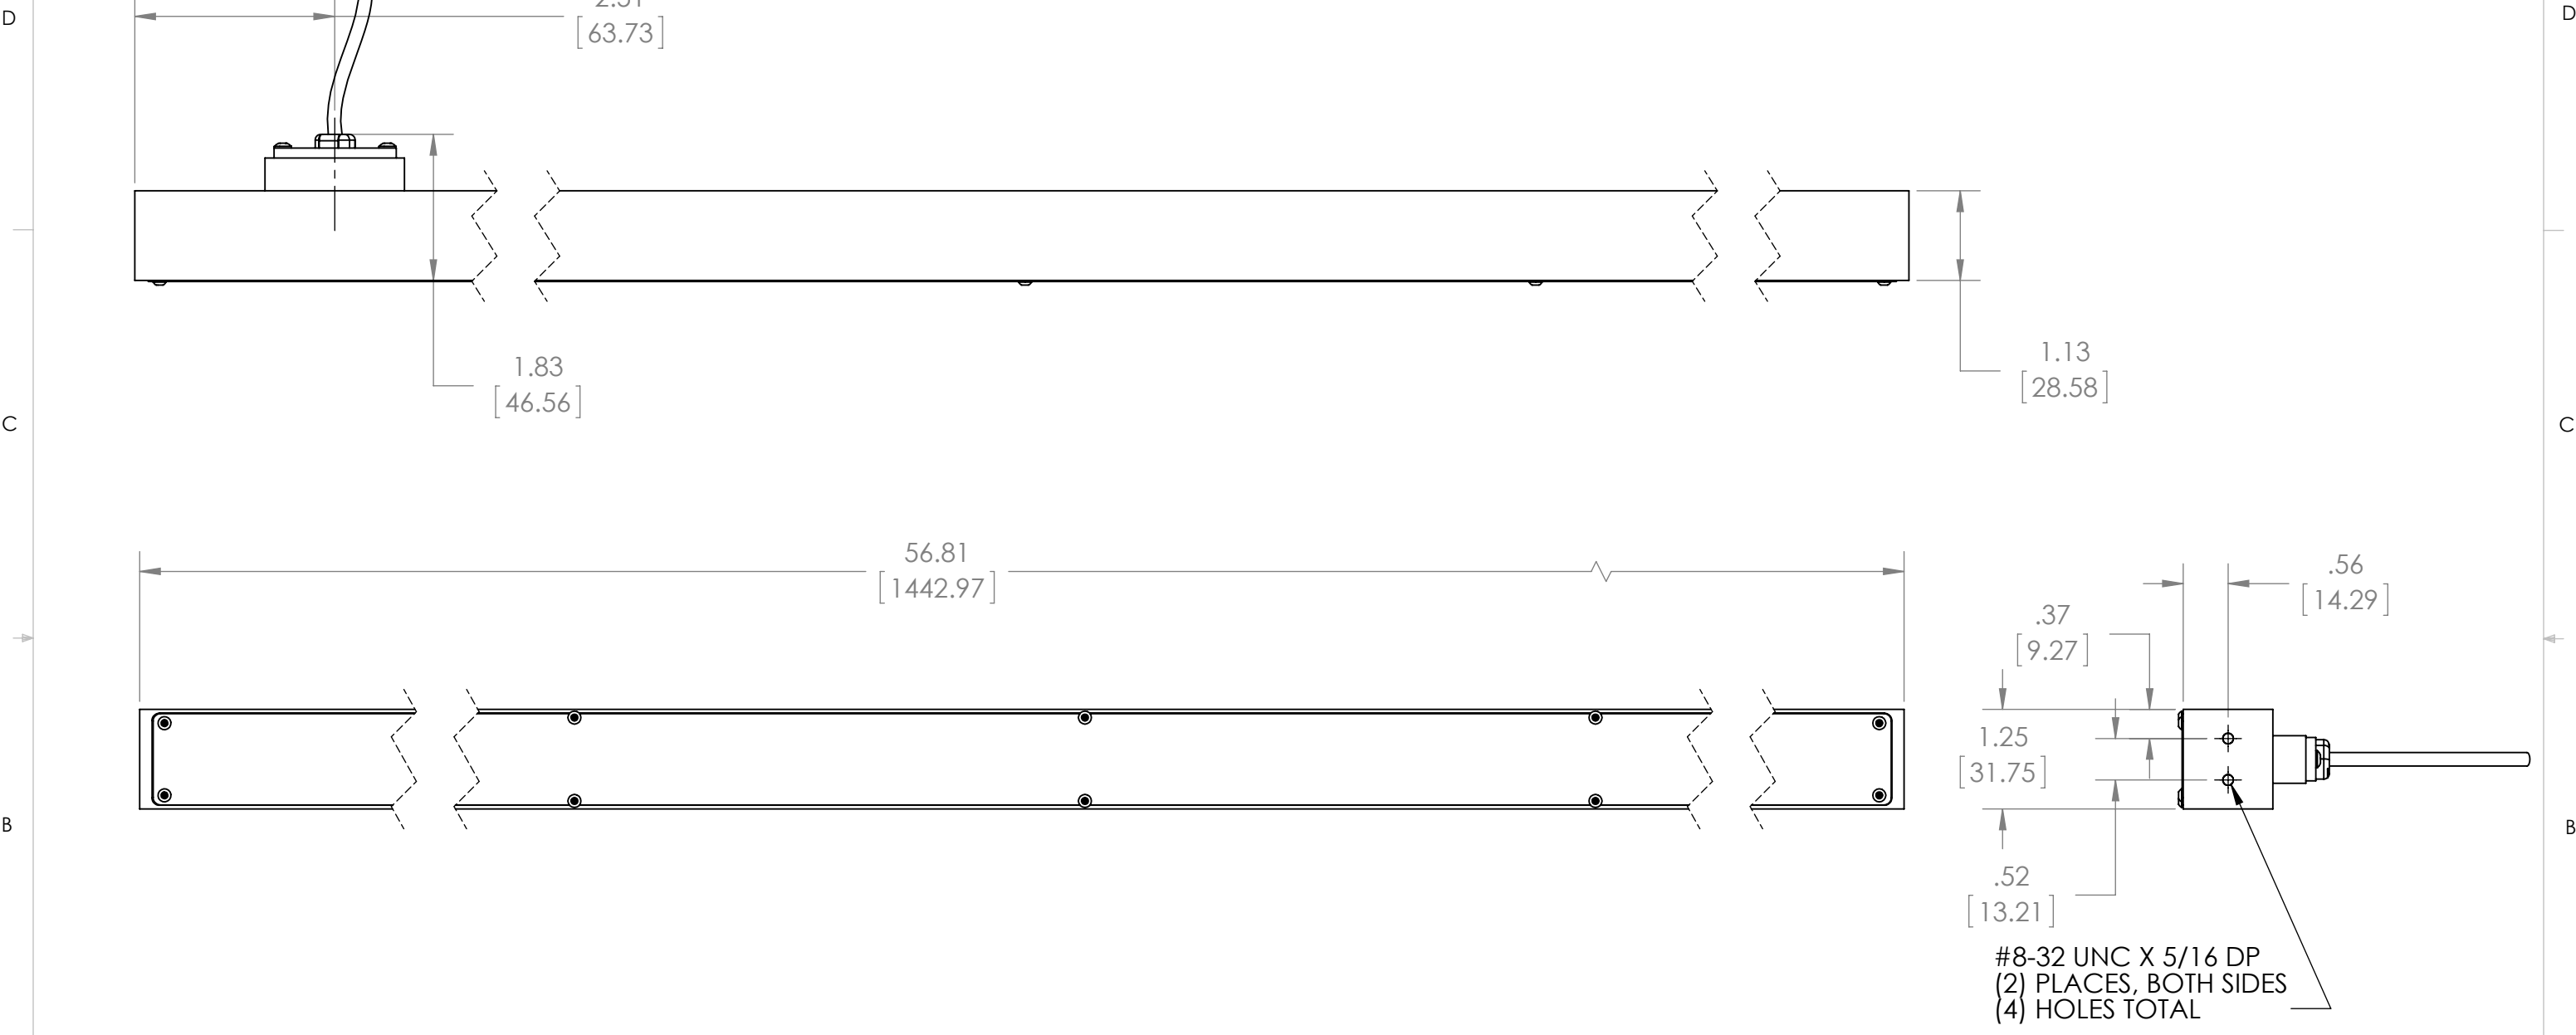

8 7 6 5 4 3 2 1

REVISIONS				
ZONE	REV.	DESCRIPTION	DATE	APPROVED
	A	REVISED AND REDRAWN, KW	8/30/2011	

ELECTRICAL CABLE
(4) CONDUCTOR, 22 AWG
10 FT LONG WITH FLYING LEADWIRE ENDS.

A

945 East 11th Avenue Tampa, FL 33605
Phone: (813) 984-0125
Contact: Sales@pyramidimaging.com
<https://pyramidimaging.com>

		UNLESS OTHERWISE SPECIFIED:	NAME	DATE	METAPHASE TECHNOLOGIES, INC.	
		DIMENSIONS ARE IN INCHES	DRAWN	KW	3/21/2012	TITLE: FRONT LIGHT, LINEAR, 1 X 55 INCH
		TOLERANCES:	CHECKED			
		FRACTIONAL ±	ENG APPR.			
		ANGULAR: MACH ± BEND ±	MFG APPR.			
		TWO PLACE DECIMAL ±	Q.A.			SIZE DWG. NO. REV B LFL1201 A
		THREE PLACE DECIMAL ±	COMMENTS:			
		INTERPRET GEOMETRIC TOLERANCING PER:				SCALE: 1:10 WEIGHT:
		MATERIAL				SHEET 1 OF 1
NEXT ASSY	USED ON	FINISH				
APPLICATION		DO NOT SCALE DRAWING				