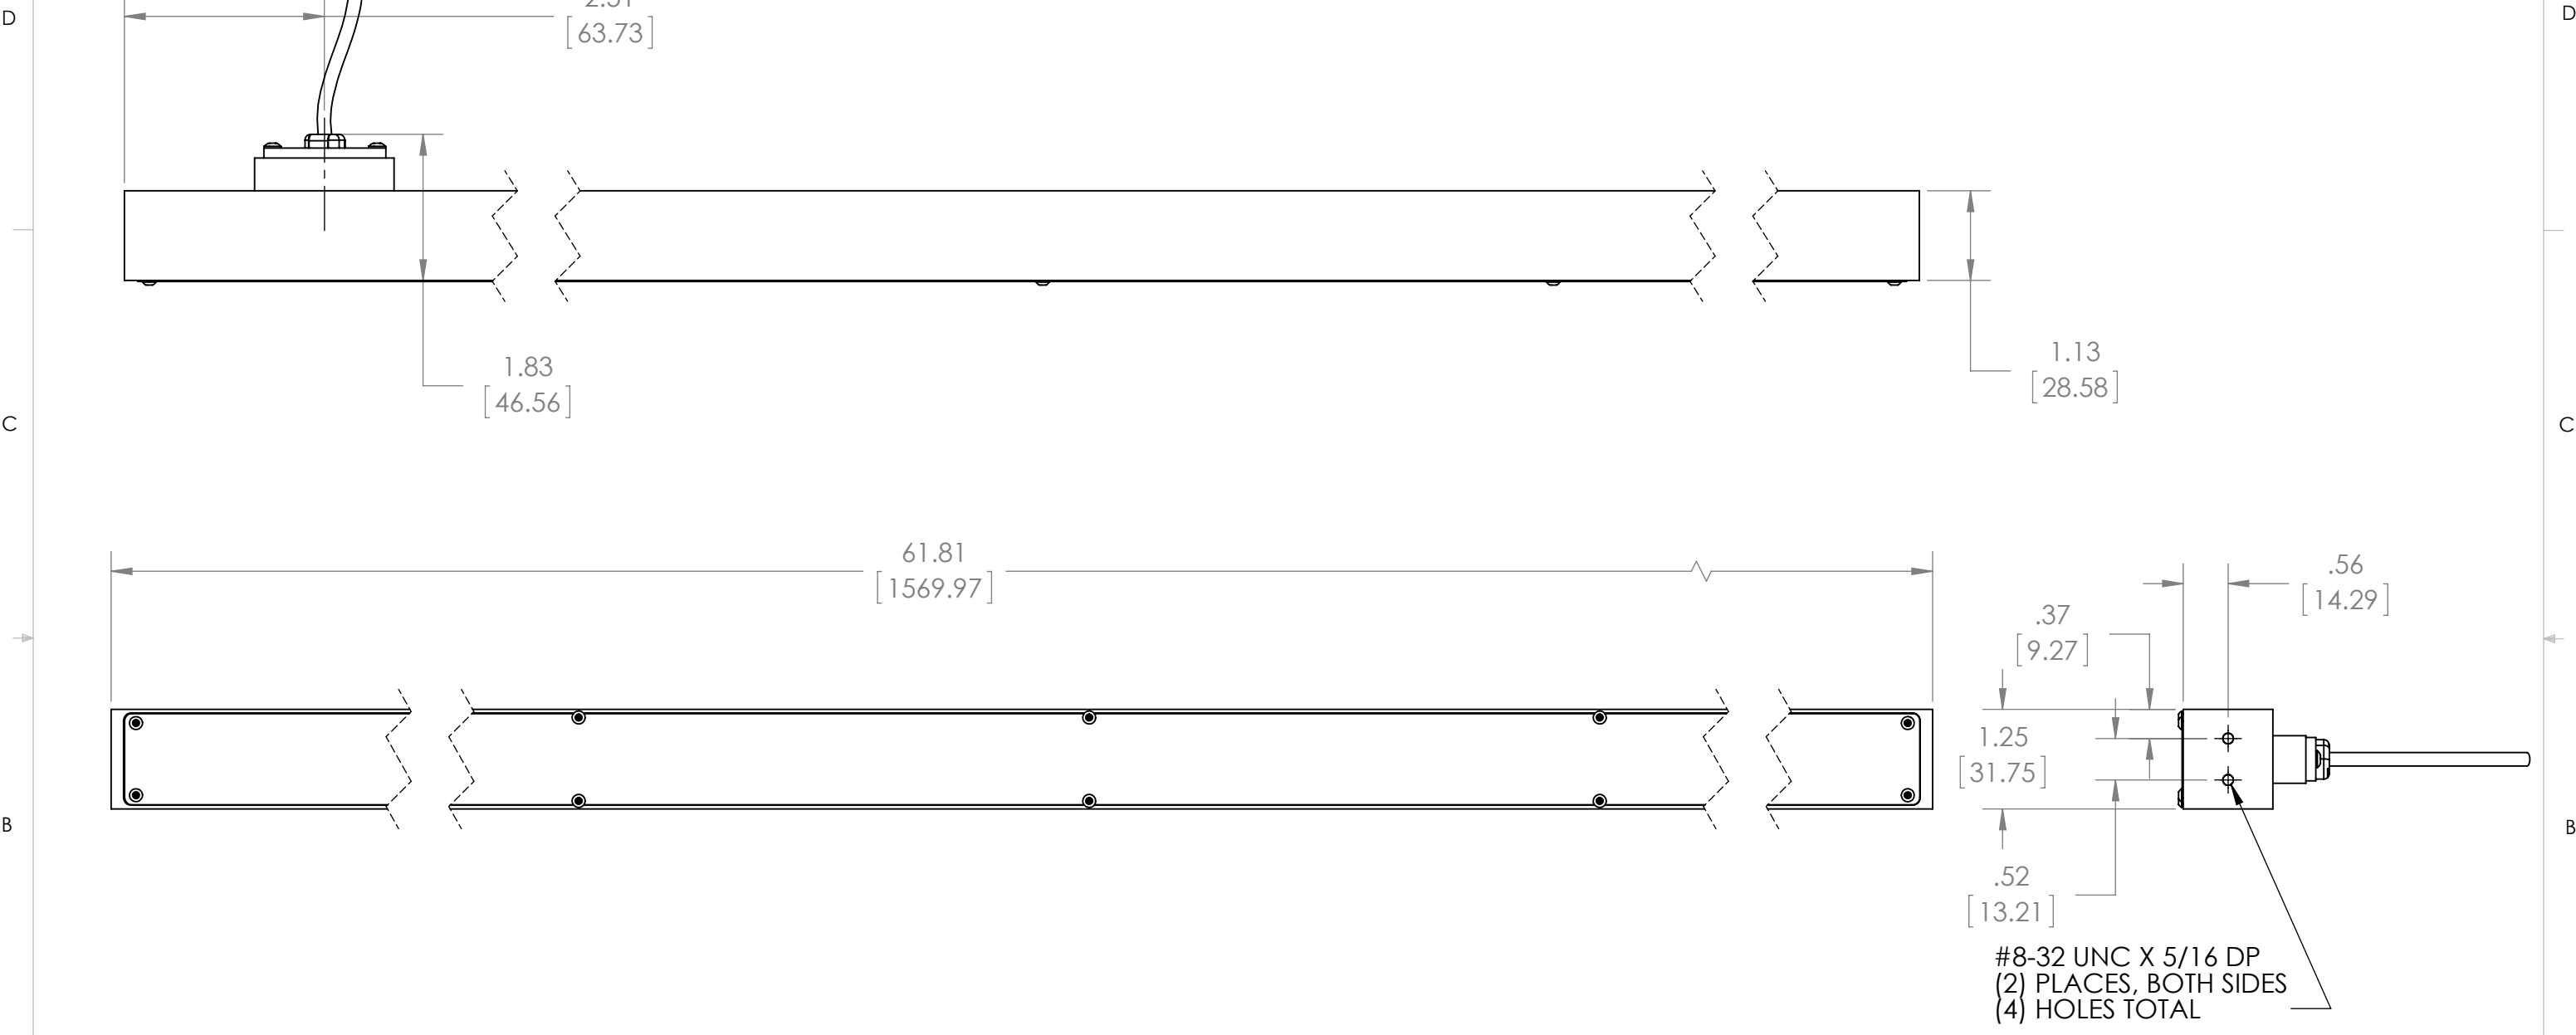

8 7 6 5 4 3 2 1

REVISIONS				
ZONE	REV.	DESCRIPTION	DATE	APPROVED
	A	REVISED AND REDRAWN, KW	3/21/12	

ELECTRICAL CABLE  
 (4) CONDUCTOR, 22 AWG  
 10 FT LONG WITH FLYING LEADWIRE ENDS.

945 East 11<sup>th</sup> Avenue Tampa, FL 33605  
 Phone: (813) 984-0125  
 Contact: Sales@pyramidimaging.com  
<https://pyramidimaging.com>

UNLESS OTHERWISE SPECIFIED:		NAME	DATE	METAPHASE TECHNOLOGIES, INC.	
DIMENSIONS ARE IN INCHES		DRAWN	KW	3/21/2012	TITLE: FRONT LIGHT, LINEAR, 1 X 60 INCH
TOLERANCES:		CHECKED			
FRACTIONAL ±		ENG APPR.			
ANGULAR: MACH ± BEND ±		MFG APPR.			
TWO PLACE DECIMAL ±		Q.A.			SIZE DWG. NO. REV <b>B</b> LFL1301 <b>A</b>
THREE PLACE DECIMAL ±		COMMENTS:			
INTERPRET GEOMETRIC TOLERANCING PER:				SCALE: NTS	WEIGHT:
MATERIAL				SHEET 1 OF 1	
FINISH					
NEXT ASSY	USED ON				
APPLICATION		DO NOT SCALE DRAWING			

8 7 6 5 4 3 2 1  
 R:\Metaphase Technologies\K. Whittaker\FRONT LIGHTS\FRONT LIGHTS, LINEAR\LFL1301, 1 X 60 INCH\