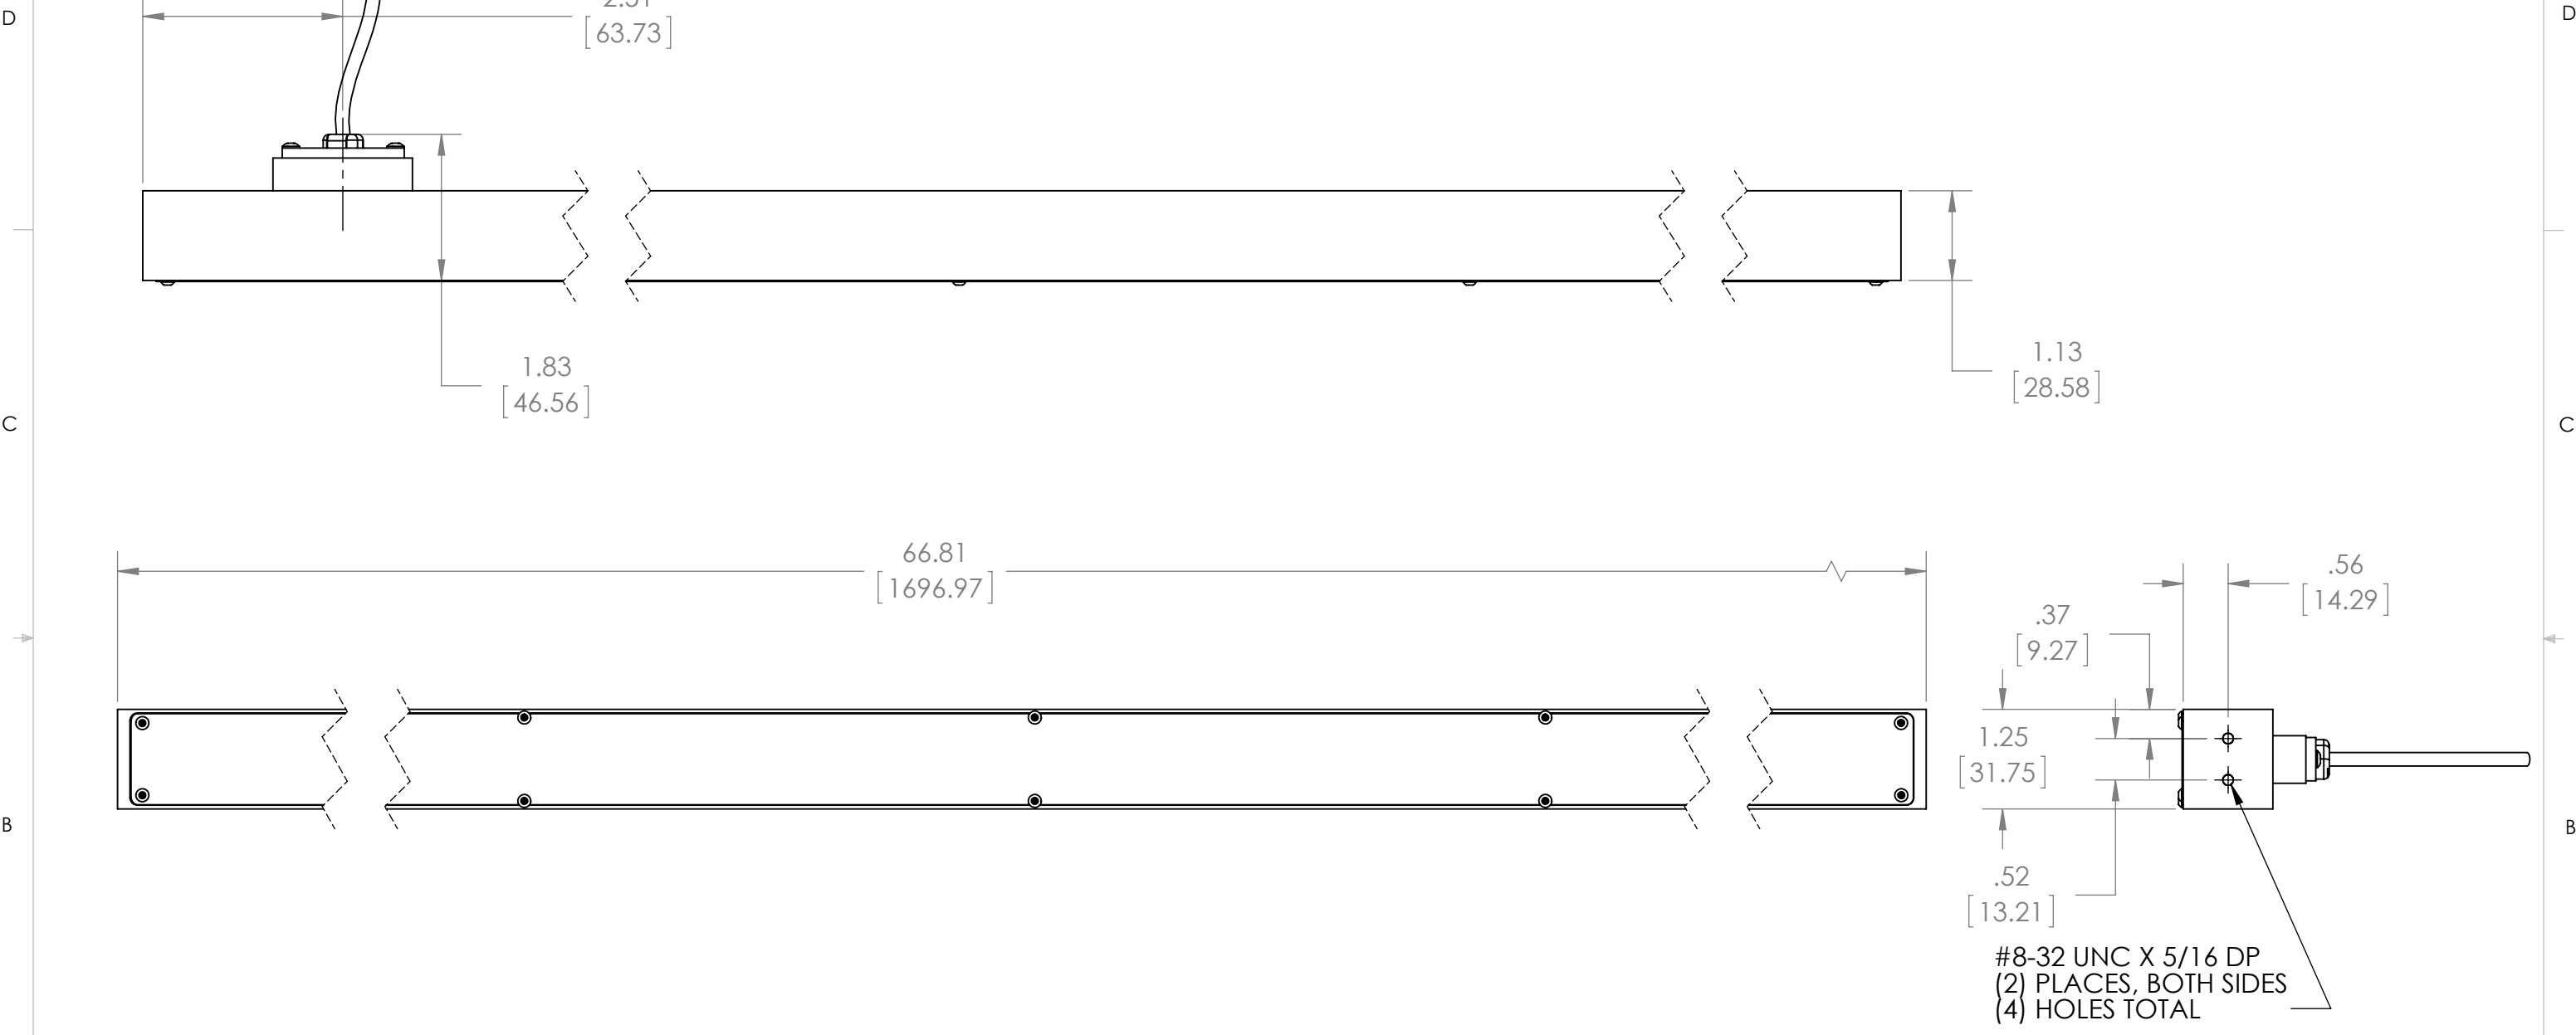

8 7 6 5 4 3 2 1

REVISIONS				
ZONE	REV.	DESCRIPTION	DATE	APPROVED
	A	REVISED AND REDRAWN, KW	3/21/12	

ELECTRICAL CABLE  
 (4) CONDUCTOR, 22 AWG  
 10 FT LONG WITH FLYING LEADWIRE ENDS.

945 East 11<sup>th</sup> Avenue Tampa, FL 33605  
 Phone: (813) 984-0125  
 Contact: Sales@pyramidimaging.com  
<https://pyramidimaging.com>

UNLESS OTHERWISE SPECIFIED:		NAME	DATE	METAPHASE TECHNOLOGIES, INC.	
DIMENSIONS ARE IN INCHES		DRAWN	KW	3/21/2012	TITLE: FRONT LIGHT, LINEAR, 1 X 65 INCH
TOLERANCES:		CHECKED			
FRACTIONAL ±		ENG APPR.			
ANGULAR: MACH ± BEND ±		MFG APPR.			
TWO PLACE DECIMAL ±		Q.A.			SIZE DWG. NO. REV <b>B</b> LFL1401 <b>A</b>
THREE PLACE DECIMAL ±		COMMENTS:			
INTERPRET GEOMETRIC TOLERANCING PER:				SCALE: NTS WEIGHT:	SHEET 1 OF 1
MATERIAL					
FINISH					
NEXT ASSY	USED ON				
APPLICATION		DO NOT SCALE DRAWING			

8 7 6 5 4 3 2 1 R:\Metaphase Technologies\K. Whittaker\FRONT LIGHTS\FRONT LIGHTS, LINEAR\LFL1401, 1 X 65 INCH\