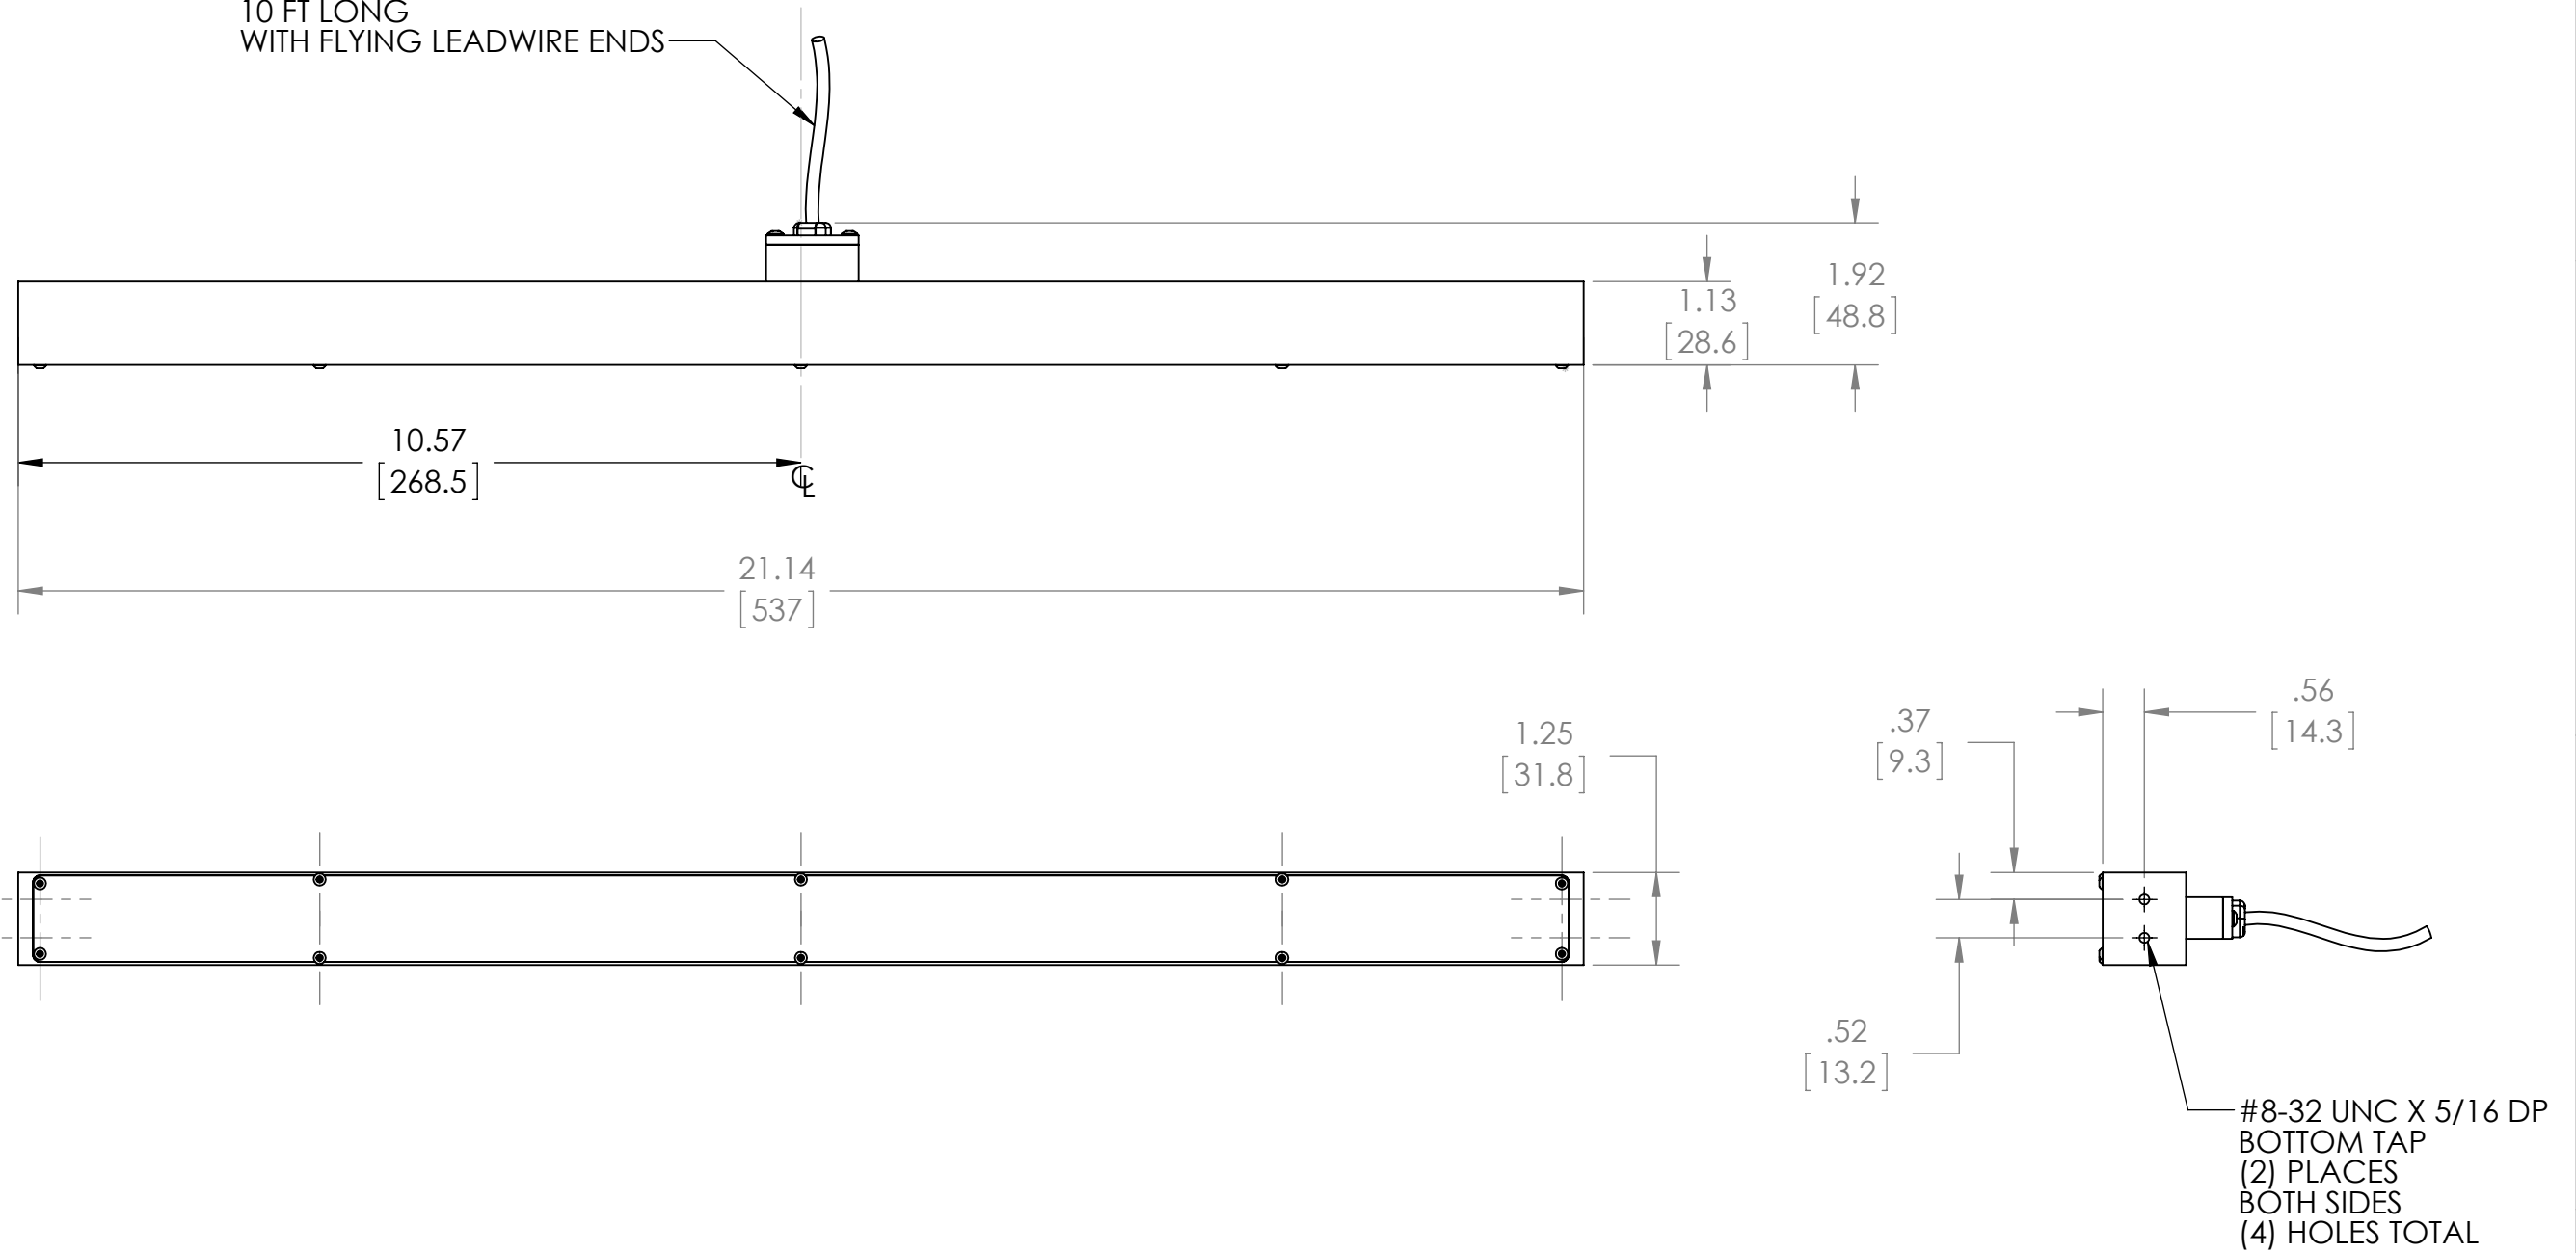

REVISIONS				
ZONE	REV.	DESCRIPTION	DATE	APPROVED
	B	REVISED AND REDRAWN, KW	11-29-11	

(4) CONDUCTOR
ELECTRICAL CABLE, 22 AWG
10 FT LONG
WITH FLYING LEADWIRE ENDS

945 East 11th Avenue Tampa, FL 33605

Phone: (813) 984-0125

		UNLESS OTHERWISE SPECIFIED:		NAME	DATE	METAPHASE TECHNOLOGIES, INC.	
		DIMENSIONS ARE IN INCHES		DRAWN	KW	11/28/2011	TITLE: FRONT LIGHT, LINEAR, 2 X 20 INCH
		TOLERANCES:		CHECKED			
		FRACTIONAL ±		ENG APPR.			
		ANGULAR: MACH ± BEND ±		MFG APPR.			
		TWO PLACE DECIMAL ±		Q.A.			SIZE DWG. NO. REV B LFL501 B
		THREE PLACE DECIMAL ±		COMMENTS:			
		INTERPRET GEOMETRIC TOLERANCING PER:					SCALE: NTS WEIGHT: SHEET 1 OF 1
		MATERIAL					
		FINISH					
NEXT ASSY	USED ON	APPLICATION		DO NOT SCALE DRAWING			