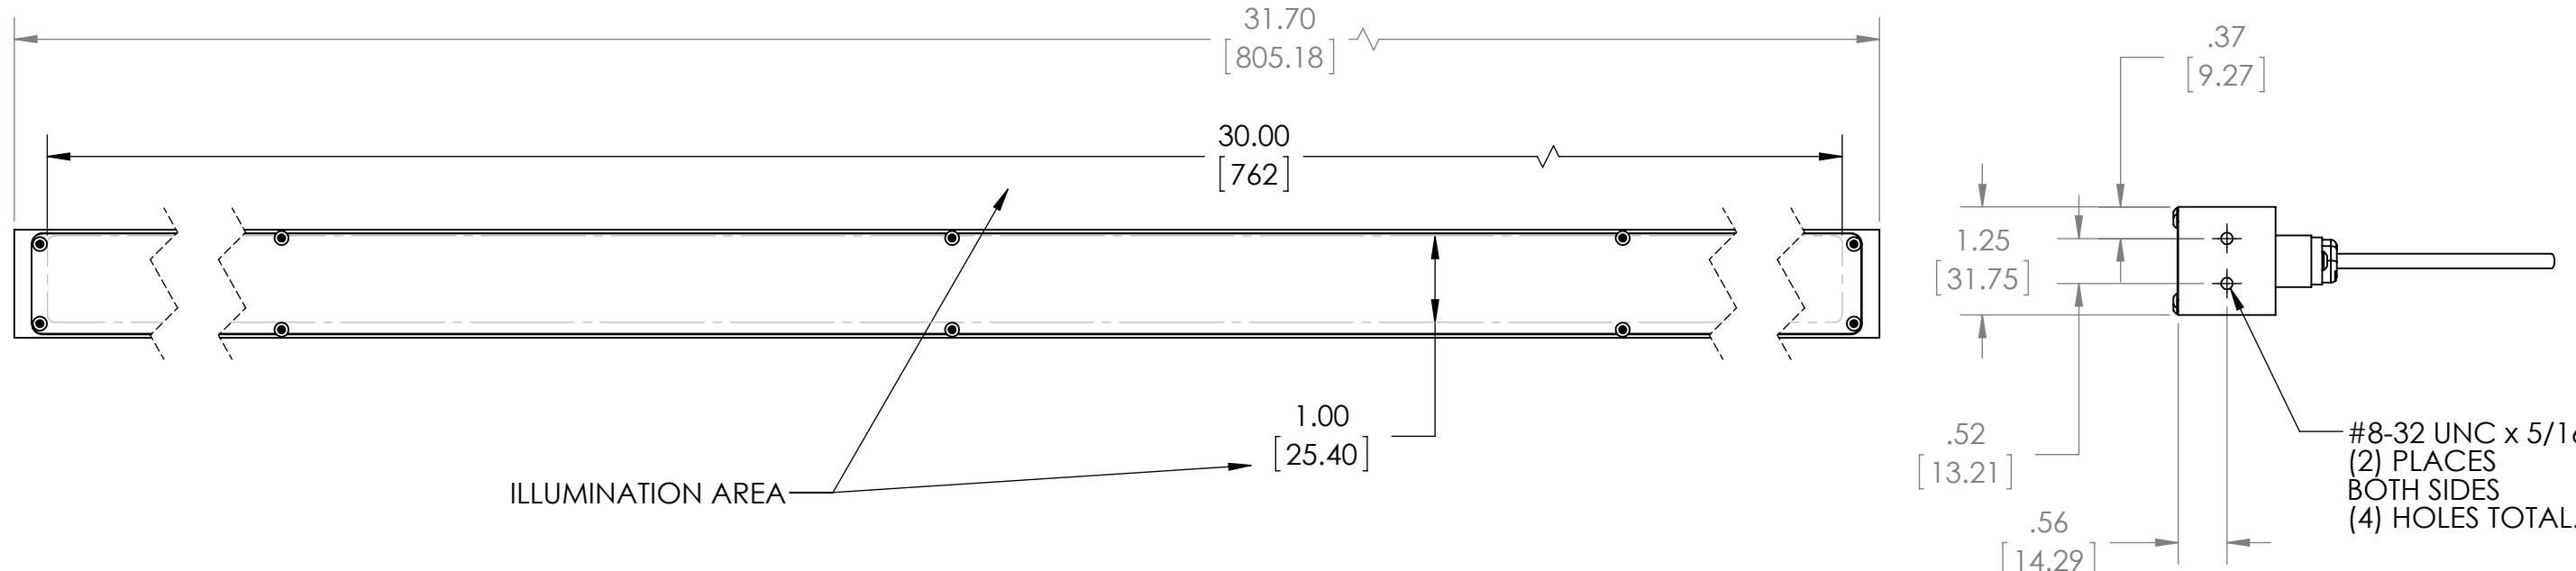

8 7 6 5 4 3 2 1

REVISIONS				
ZONE	REV.	DESCRIPTION	DATE	APPROVED
	A	REVISED AND REDRAWN, KW	8/29/2011	

ELECTRICAL CABLE
(4) CONDUCTOR, 22 AWG
10 FT LONG WITH FLYING LEADWIRE ENDS

945 East 11th Avenue Tampa, FL 33605
Phone: (813) 984-0125
Contact: Sales@pyramidimaging.com
<https://pyramidimaging.com>

		UNLESS OTHERWISE SPECIFIED:	NAME	DATE	METAPHASE TECHNOLOGIES, INC.	
		DIMENSIONS ARE IN INCHES	DRAWN	KW	8-29-11	TITLE: FRONT LIGHT, LINEAR 1 X 30
		TOLERANCES:	CHECKED			
		FRACTIONAL ±	ENG APPR.			
		ANGULAR: MACH ± BEND ±	MFG APPR.			
		TWO PLACE DECIMAL ±	Q.A.			SIZE DWG. NO. REV B LFL701 A
		THREE PLACE DECIMAL ±	COMMENTS:			
		INTERPRET GEOMETRIC TOLERANCING PER:				SCALE: 1:2 WEIGHT: SHEET 1 OF 1
		MATERIAL				
		FINISH				
NEXT ASSY	USED ON					
APPLICATION		DO NOT SCALE DRAWING				