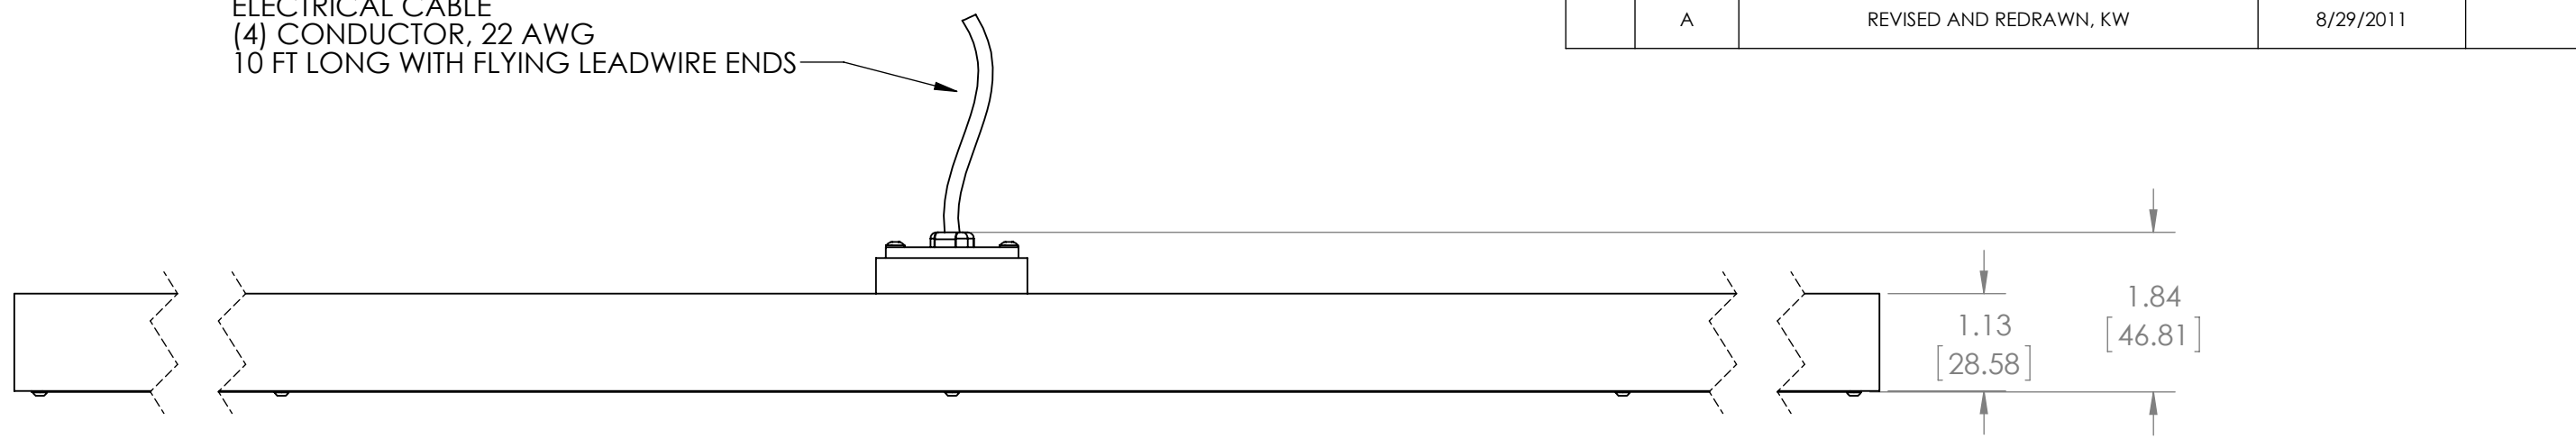

8 7 6 5 4 3 2 1

REVISIONS				
ZONE	REV.	DESCRIPTION	DATE	APPROVED
	A	REVISED AND REDRAWN, KW	8/29/2011	

ELECTRICAL CABLE
(4) CONDUCTOR, 22 AWG
10 FT LONG WITH FLYING LEADWIRE ENDS

945 East 11th Avenue Tampa, FL 33605
Phone: (813) 984-0125
Contact: Sales@pyramidimaging.com
<https://pyramidimaging.com>

PROPRIETARY AND CONFIDENTIAL
THE INFORMATION CONTAINED IN THIS DRAWING IS THE SOLE PROPERTY OF <INSERT COMPANY NAME HERE>. ANY REPRODUCTION IN PART OR AS A WHOLE WITHOUT THE WRITTEN PERMISSION OF <INSERT COMPANY NAME HERE> IS PROHIBITED.

		UNLESS OTHERWISE SPECIFIED:	NAME	DATE	METAPHASE TECHNOLOGIES, INC.	
		DIMENSIONS ARE IN INCHES	DRAWN	KW	8-29-11	TITLE: FRONT LIGHT, LINEAR 1 X 30
		TOLERANCES:	CHECKED			
		FRACTIONAL ±	ENG APPR.			
		ANGULAR: MACH ± BEND ±	MFG APPR.			
		TWO PLACE DECIMAL ±	Q.A.			SIZE DWG. NO. REV B LFL701 A
		THREE PLACE DECIMAL ±	COMMENTS:			
		INTERPRET GEOMETRIC TOLERANCING PER:				SCALE: 1:2 WEIGHT: SHEET 1 OF 1
		MATERIAL				
		FINISH				
NEXT ASSY	USED ON					
APPLICATION		DO NOT SCALE DRAWING				

8 7 6 5 4 3 2 1