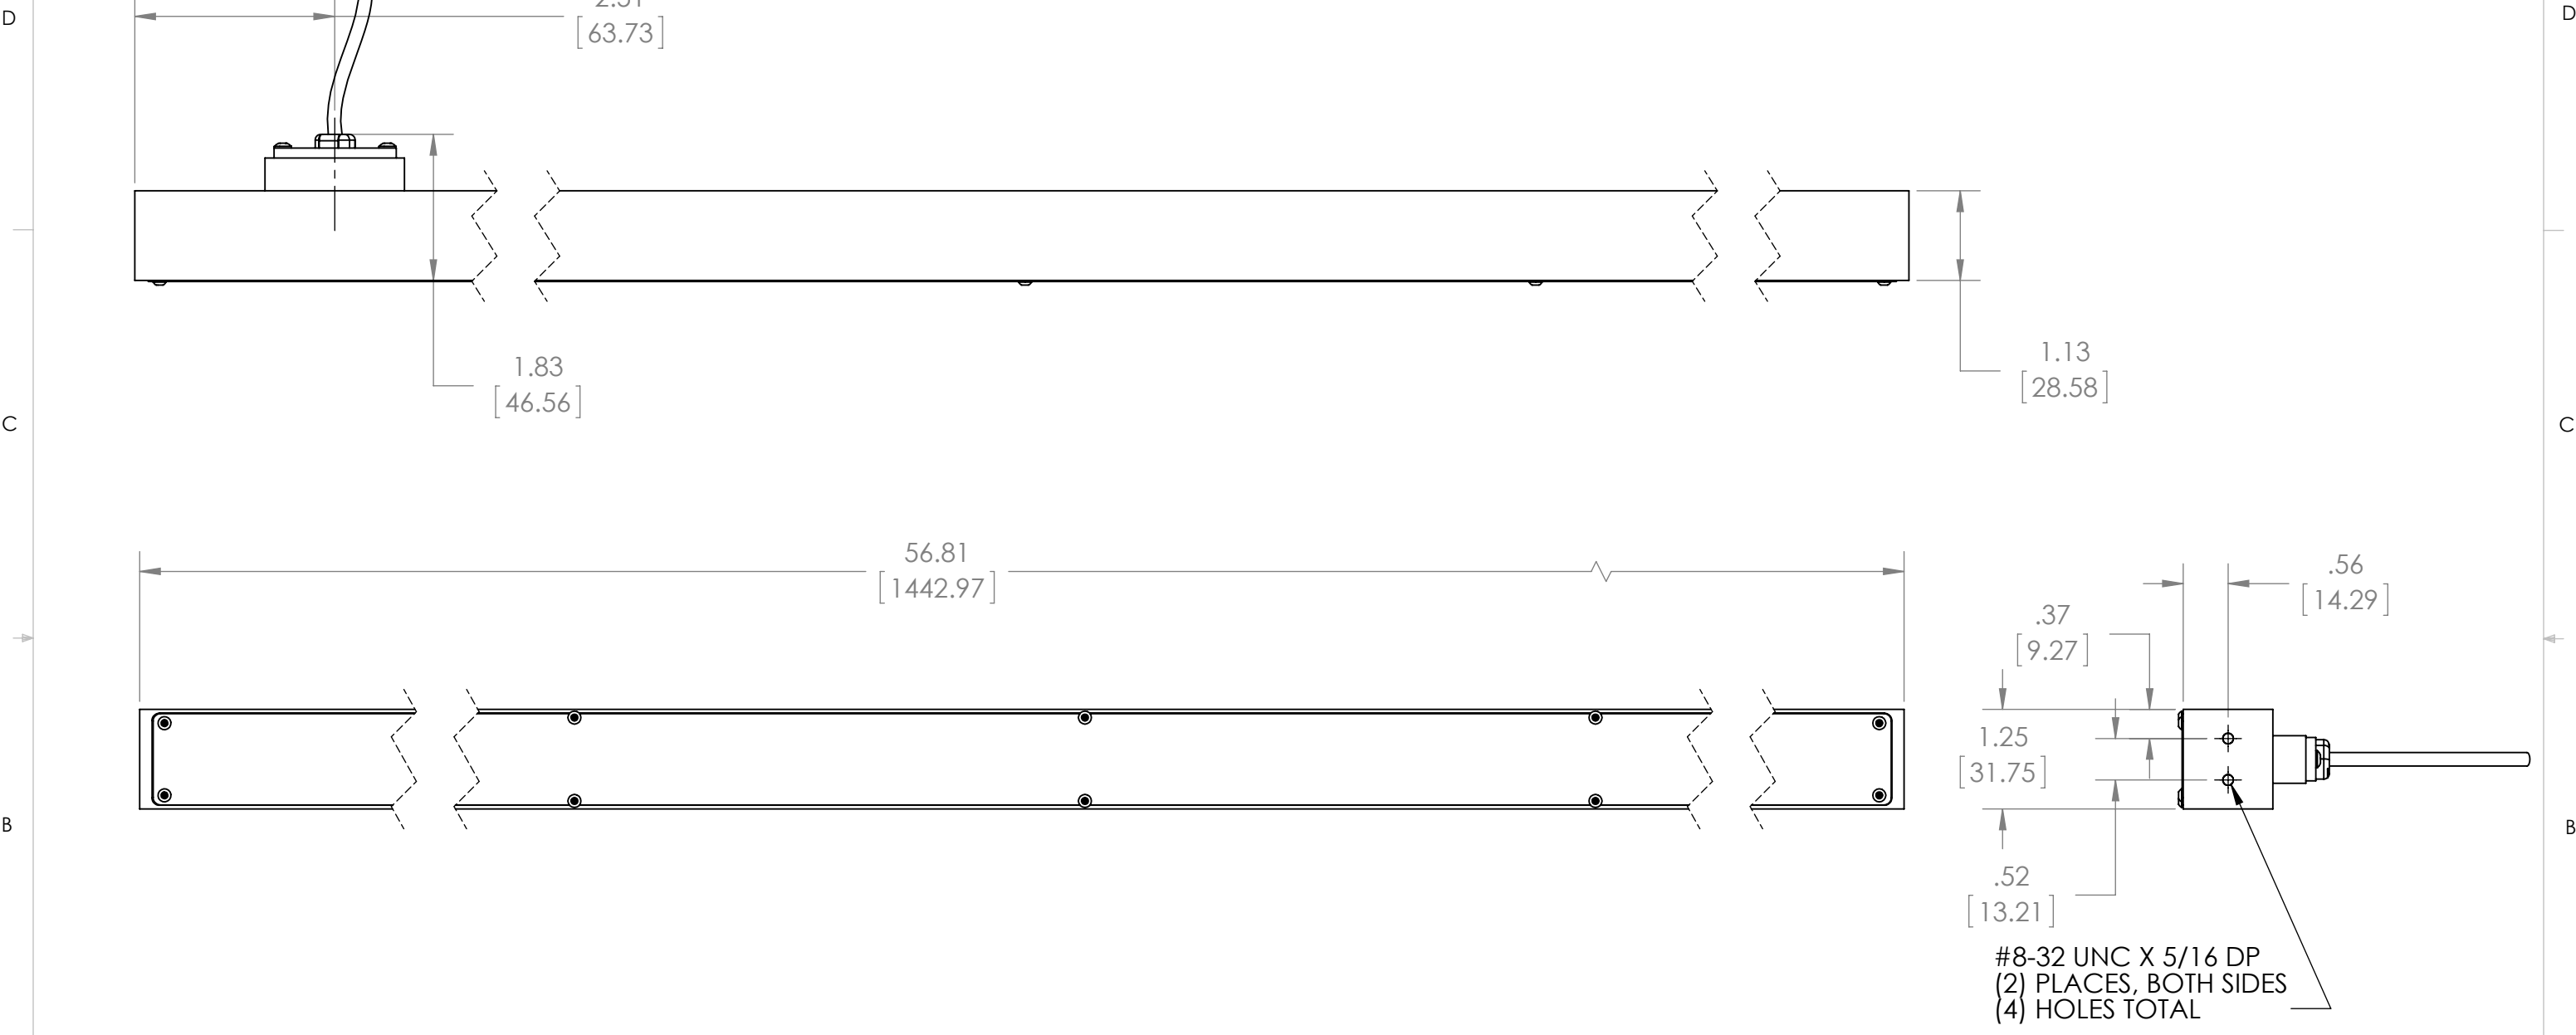

8 7 6 5 4 3 2 1

REVISIONS				
ZONE	REV.	DESCRIPTION	DATE	APPROVED
	A	REVISED AND REDRAWN, KW	8/30/2011	

ELECTRICAL CABLE
 (4) CONDUCTOR, 22 AWG
 10 FT LONG WITH FLYING LEADWIRE ENDS.

945 East 11th Avenue Tampa, FL 33605
 Phone: (813) 984-0125
 Contact: Sales@pyramidimaging.com
<https://pyramidimaging.com>

		UNLESS OTHERWISE SPECIFIED:	NAME	DATE	METAPHASE TECHNOLOGIES, INC.	
		DIMENSIONS ARE IN INCHES	DRAWN	KW	3/21/2012	TITLE: FRONT LIGHT, LINEAR, 1 X 55 INCH
		TOLERANCES:	CHECKED			
		FRACTIONAL ±	ENG APPR.			
		ANGULAR: MACH ± BEND ±	MFG APPR.			
		TWO PLACE DECIMAL ±	Q.A.			SIZE DWG. NO. REV B LFL1201 A
		THREE PLACE DECIMAL ±	COMMENTS:			
		INTERPRET GEOMETRIC TOLERANCING PER:				SCALE: 1:10 WEIGHT:
		MATERIAL				SHEET 1 OF 1
NEXT ASSY	USED ON	FINISH				
APPLICATION		DO NOT SCALE DRAWING				