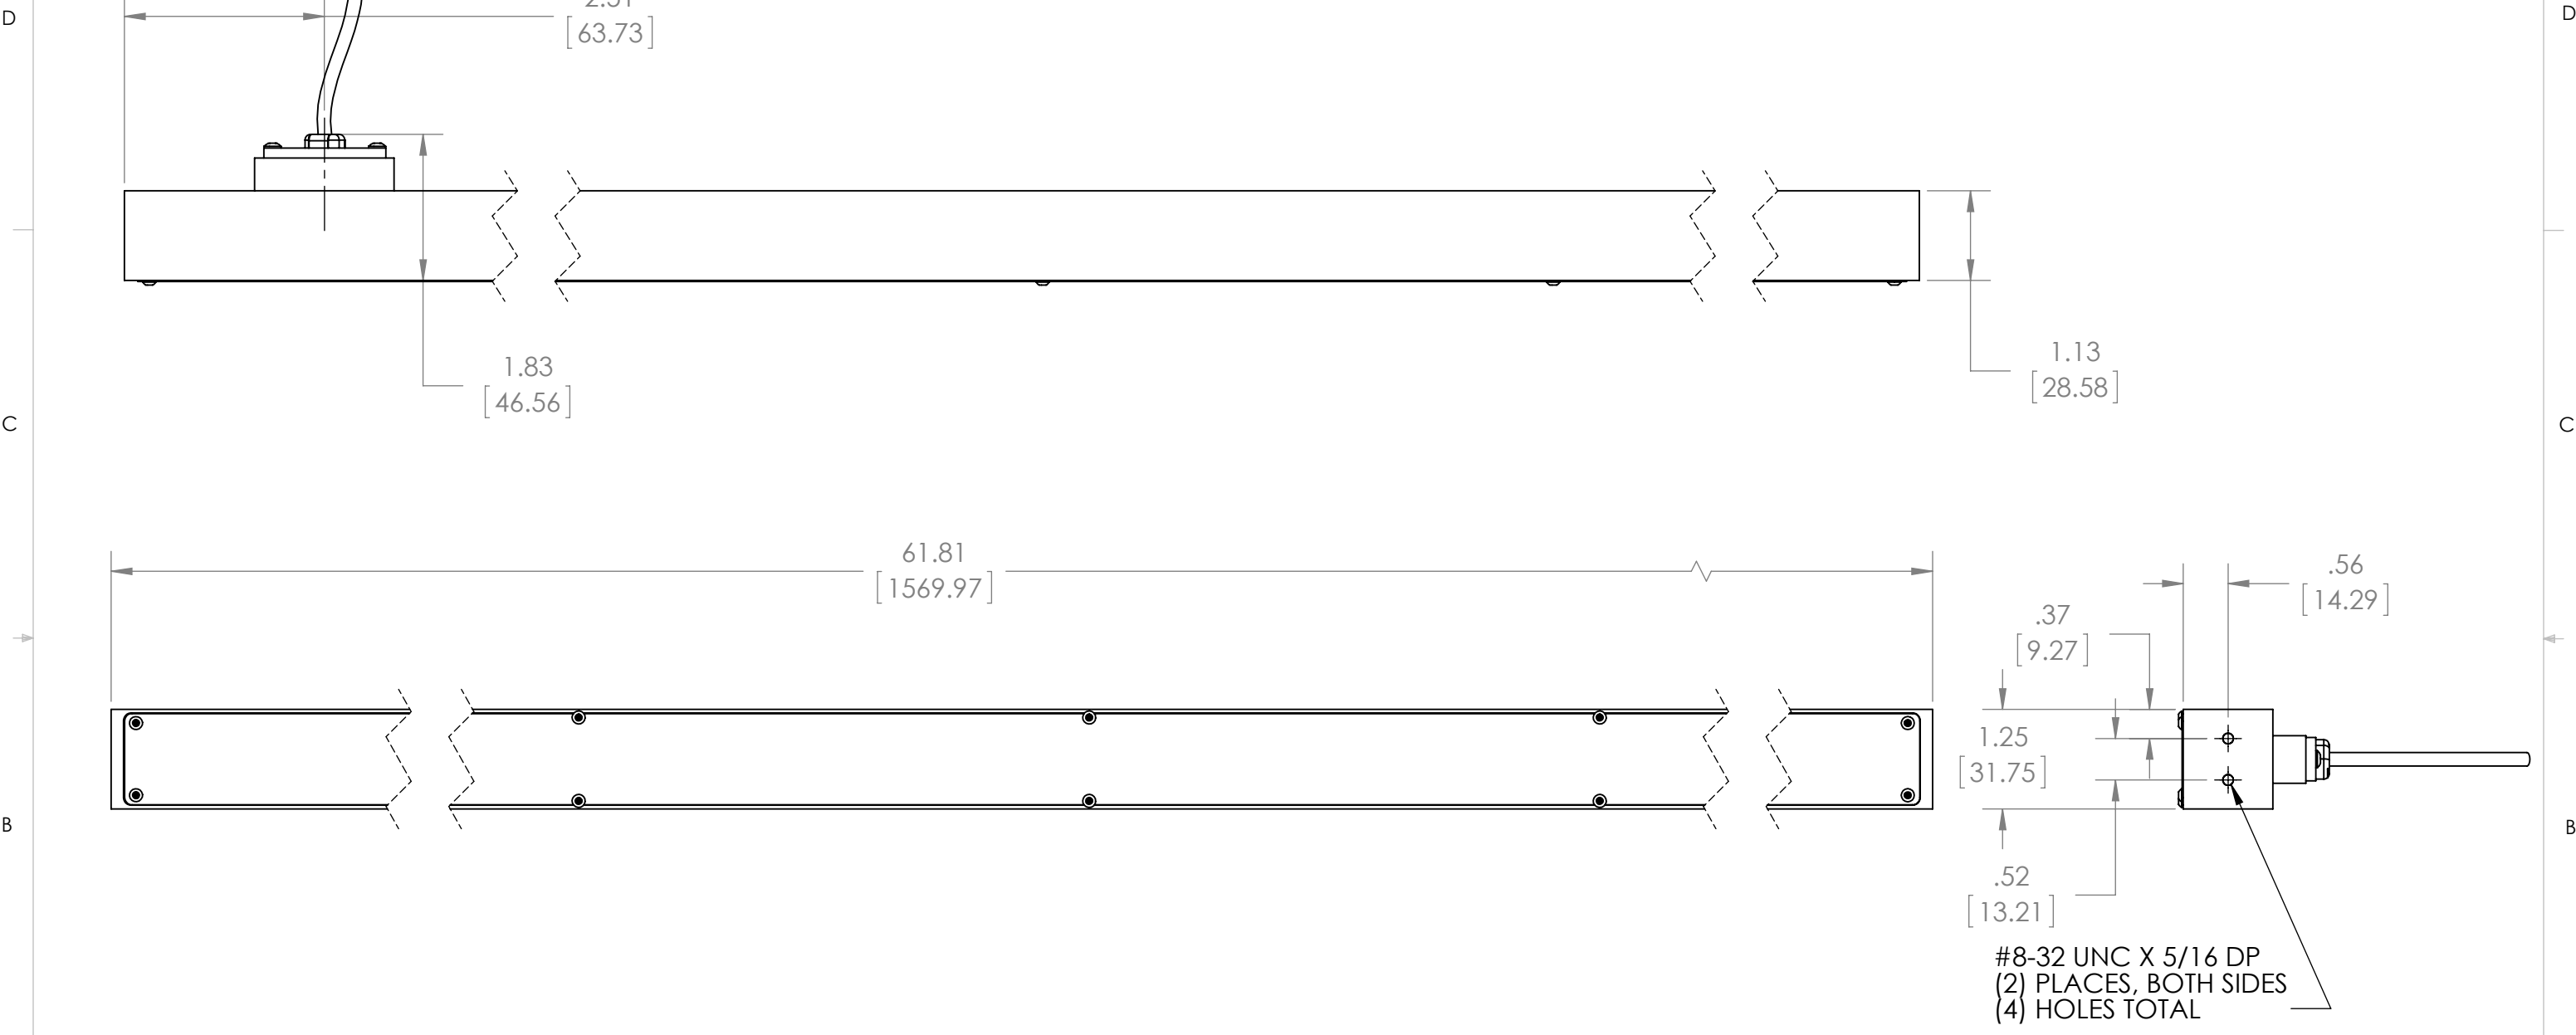

8 7 6 5 4 3 2 1

REVISIONS				
ZONE	REV.	DESCRIPTION	DATE	APPROVED
	A	REVISED AND REDRAWN, KW	3/21/12	

ELECTRICAL CABLE
 (4) CONDUCTOR, 22 AWG
 10 FT LONG WITH FLYING LEADWIRE ENDS.

945 East 11th Avenue Tampa, FL 33605
 Phone: (813) 984-0125
 Contact: Sales@pyramidimaging.com
<https://pyramidimaging.com>

		UNLESS OTHERWISE SPECIFIED:	NAME	DATE	METAPHASE TECHNOLOGIES, INC.	
		DIMENSIONS ARE IN INCHES	DRAWN	KW	3/21/2012	TITLE: FRONT LIGHT, LINEAR, 1 X 60 INCH
		TOLERANCES:	CHECKED			
		FRACTIONAL ±	ENG APPR.			
		ANGULAR: MACH ± BEND ±	MFG APPR.			
		TWO PLACE DECIMAL ±	Q.A.			SIZE DWG. NO. REV B LFL1301 A
		THREE PLACE DECIMAL ±	COMMENTS:			
		INTERPRET GEOMETRIC TOLERANCING PER:				SCALE: NTS WEIGHT: SHEET 1 OF 1
		MATERIAL				
NEXT ASSY	USED ON	FINISH				
APPLICATION		DO NOT SCALE DRAWING				

8 7 6 5 4 3 2 1 R:\Metaphase Technologies\K. Whittaker\FRONT LIGHTS\FRONT LIGHTS, LINEAR\LFL1301, 1 X 60 INCH\