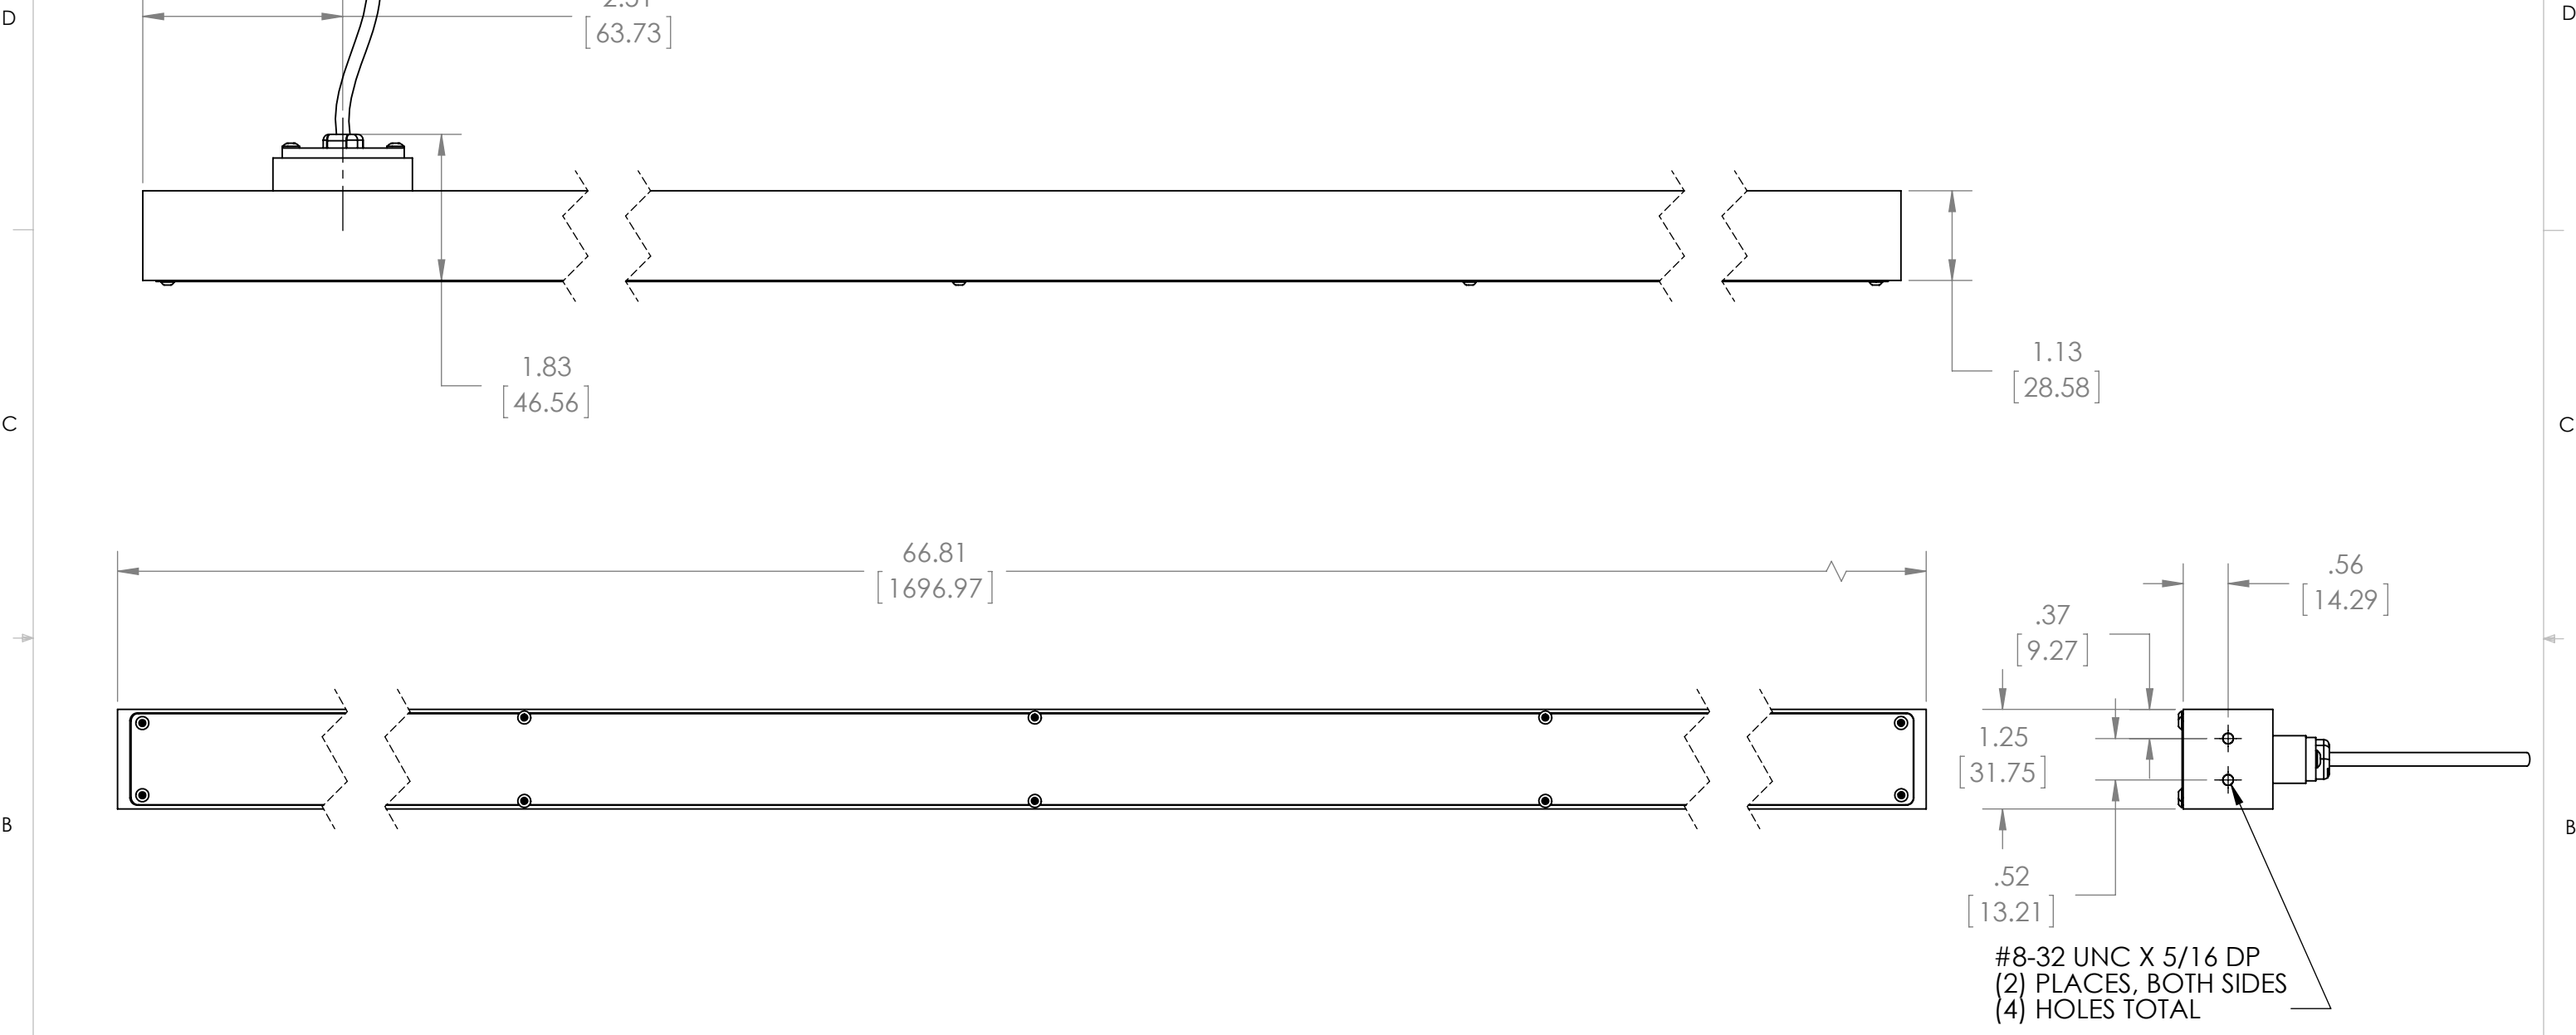

8 7 6 5 4 3 2 1

REVISIONS				
ZONE	REV.	DESCRIPTION	DATE	APPROVED
	A	REVISED AND REDRAWN, KW	3/21/12	

ELECTRICAL CABLE
 (4) CONDUCTOR, 22 AWG
 10 FT LONG WITH FLYING LEADWIRE ENDS.

945 East 11th Avenue Tampa, FL 33605
 Phone: (813) 984-0125
 Contact: Sales@pyramidimaging.com
<https://pyramidimaging.com>

		UNLESS OTHERWISE SPECIFIED:	NAME	DATE	METAPHASE TECHNOLOGIES, INC.	
		DIMENSIONS ARE IN INCHES	DRAWN	KW	3/21/2012	TITLE: FRONT LIGHT, LINEAR, 1 X 65 INCH
		TOLERANCES:	CHECKED			
		FRACTIONAL ±	ENG APPR.			
		ANGULAR: MACH ± BEND ±	MFG APPR.			
		TWO PLACE DECIMAL ±	Q.A.			SIZE DWG. NO. REV B LFL1401 A
		THREE PLACE DECIMAL ±	COMMENTS:			
		INTERPRET GEOMETRIC TOLERANCING PER:				SCALE: NTS WEIGHT: SHEET 1 OF 1
		MATERIAL				
		FINISH				
NEXT ASSY	USED ON					
APPLICATION		DO NOT SCALE DRAWING				

8 7 6 5 4 3 2 1 R:\Metaphase Technologies\K. Whittaker\FRONT LIGHTS\FRONT LIGHTS, LINEAR\LFL1401, 1 X 65 INCH\