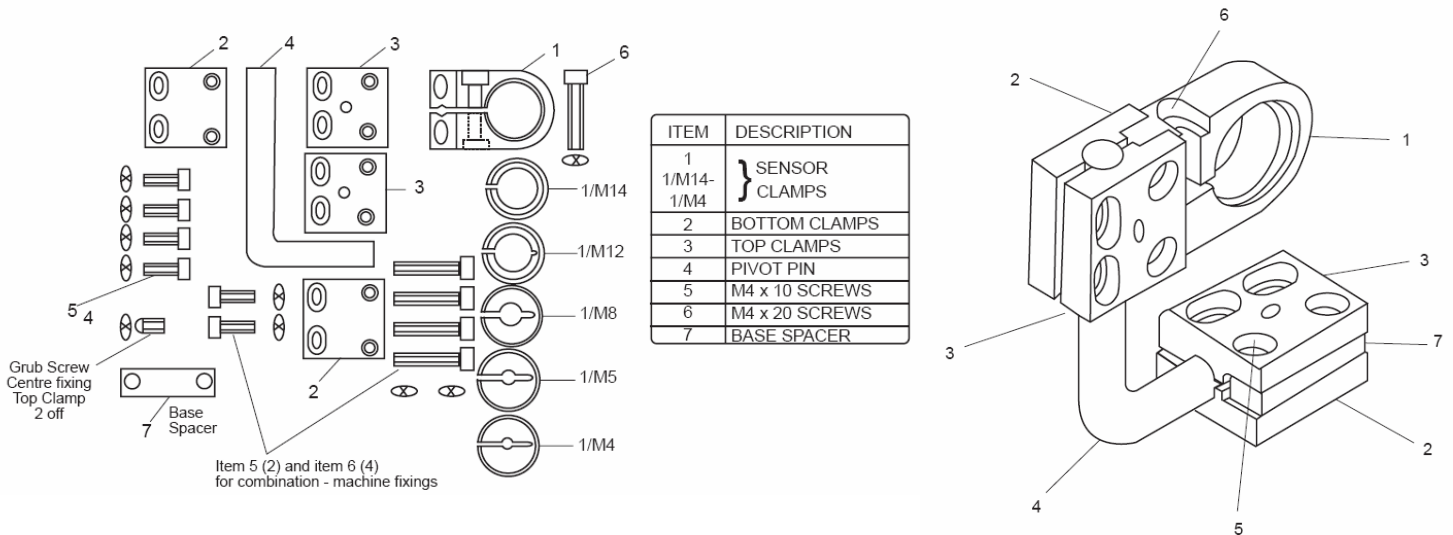

## Accessory Data Sheet

**Pyramid Imaging**

945 East 11th Avenue Tampa, FL 33605  
 sales@pyramidimaging.com  
 www.pyramidimaging.com  
 813-786-3785

**PART#: MBSB-30: For MBAFSL & LED Engine - 30mm Diameter Clamping Ring**

**Materials specification:**  
 All Plastic parts: Nylon 66  
 All bolts and nuts: Zinc plates mild steel  
 'L' shaped pin: Zinc plated mild steel