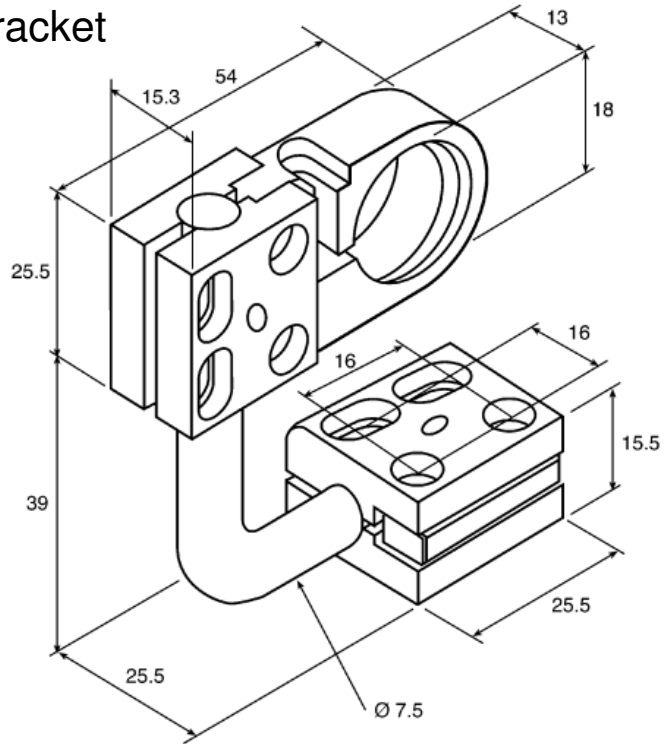

# MetaBright™ Sensor Bracket

## Accessory Data Sheet

**Pyramid Imaging**

945 East 11th Avenue Tampa, FL 33605  
 sales@pyramidimaging.com  
 www.pyramidimaging.com  
 813-786-3785

**PART#: MBSB-30: For MBAFSL & LED Engine - 30mm Diameter Clamping Ring**

**Materials specification:**  
 All Plastic parts: Nylon 66  
 All bolts and nuts: Zinc plates mild steel  
 'L' shaped pin: Zinc plated mild steel