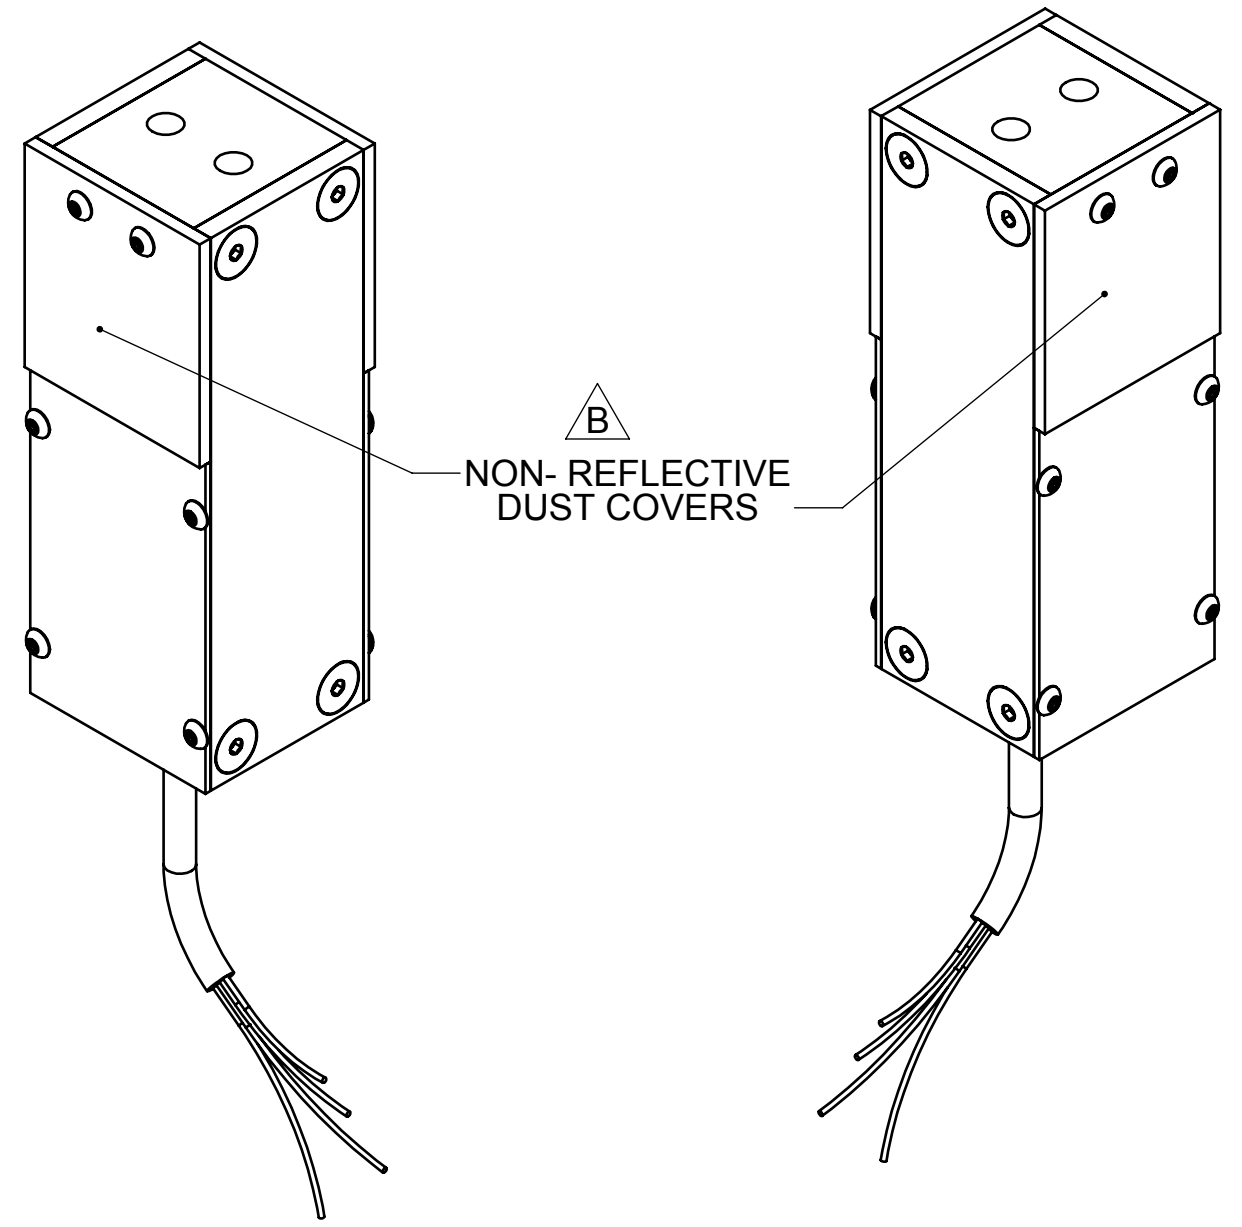

POWER CABLE  
18 AWG Stranded; 4 conductor  
w/ flying leadwire ends; 10' Lg.

**APPROVED**  
By Kevin High at 1:24 pm, Jun 13, 2013

REVISIONS				
REV.	DESCRIPTION	DATE	APPROVED	
A	INITIAL RELEASE	5/13/2013		
B	DELETED ORIGINAL RECESSED LENS. ADDED SECOND REAR LENS.	5/16/2013		