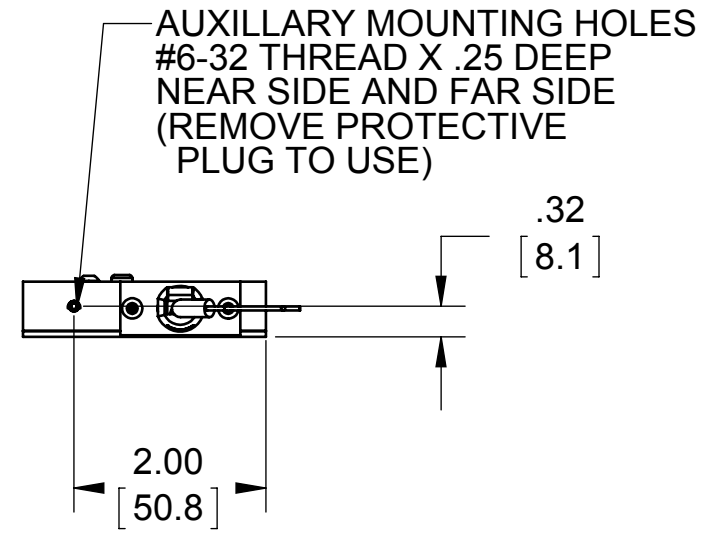

REVISIONS				
REV.	DESCRIPTION	DATE	APPROVED	
B	Modeled only 1 light	09/26/12	KLH	

POWER CABLE
18 AWG- 2 CONDUCTOR

LIGHT DIFFUSER

AUXILLARY MOUNTING HOLES
#6-32 THREAD X .25 DEEP
NEAR SIDE AND FAR SIDE
(REMOVE PROTECTIVE
PLUG TO USE)

QUANTITY: <u>Per order</u>
MATERIAL: <u>See BOM</u>
FINISH: <u>As supplied</u>
TREATMENT: <u>N/A</u>

TOLERANCE/FINISH UNLESS OTHERWISE SPECIFIED				
INCHES[MM]				125√RMS [RA3.2um]
X	.X	.XX	.XXX	ANGLES±1°
[±.76]	±.030 [±.25]	±.010 [±.13]	±.005	

TITLE Top Assy.; Ring Light		
USED ON Next assy.		
SIZE B	DRAWING NUMBER OARL101-SC2-1	REV B
SCALE 1:2		SHEET 1 OF 1