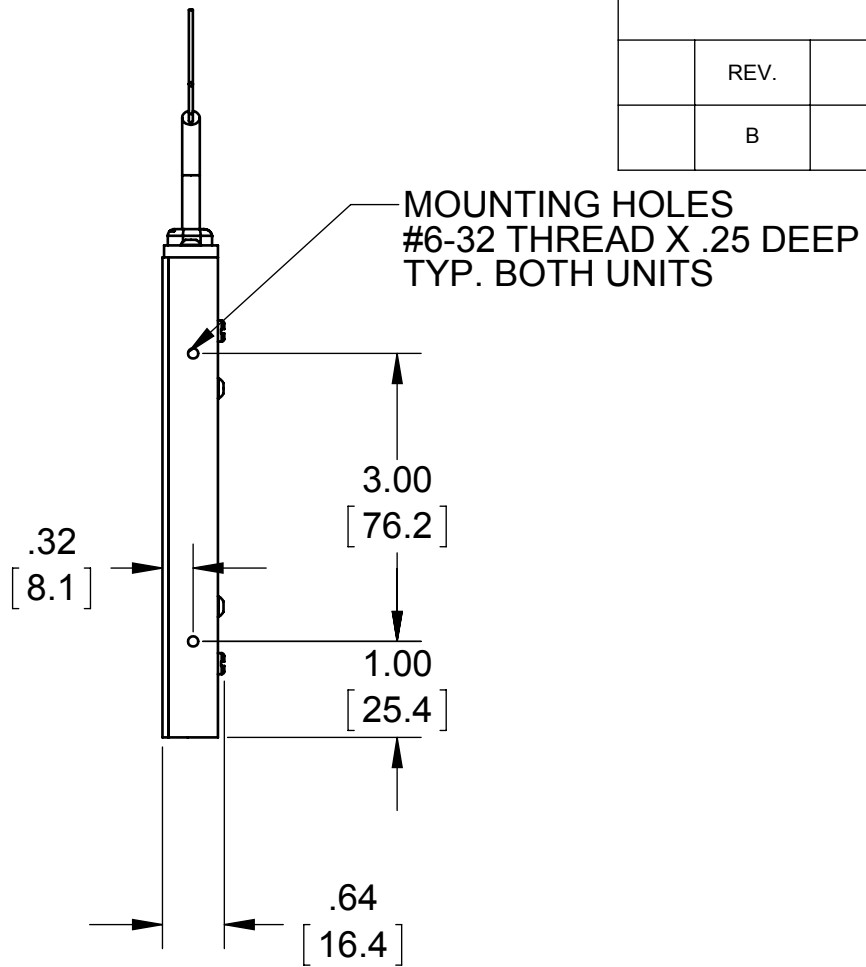

REVISIONS				
REV.	DESCRIPTION	DATE	APPROVED	
B	Modeled only 1 light	09/26/12	KLH	

POWER CABLE
18 AWG- 2 CONDUCTOR

LIGHT DIFFUSER

AUXILLARY MOUNTING HOLES
#6-32 THREAD X .25 DEEP
NEAR SIDE AND FAR SIDE
(REMOVE PROTECTIVE
PLUG TO USE)

QUANTITY: <u>Per order</u>
MATERIAL: <u>See BOM</u>
FINISH: <u>As supplied</u>
TREATMENT: <u>N/A</u>

TOLERANCE/FINISH UNLESS OTHERWISE SPECIFIED				
INCHES[MM]				125√RMS [RA3.2um]
X	.X	.XX	.XXX	ANGLES±1°
[±.76]	±.030 [±.25]	±.010 [±.13]	±.005	

TITLE Top Assy.; Ring Light		
USED ON Next assy.		
SIZE B	DRAWING NUMBER OARL101-SC2-1	REV B
SCALE 1:2		SHEET 1 OF 1