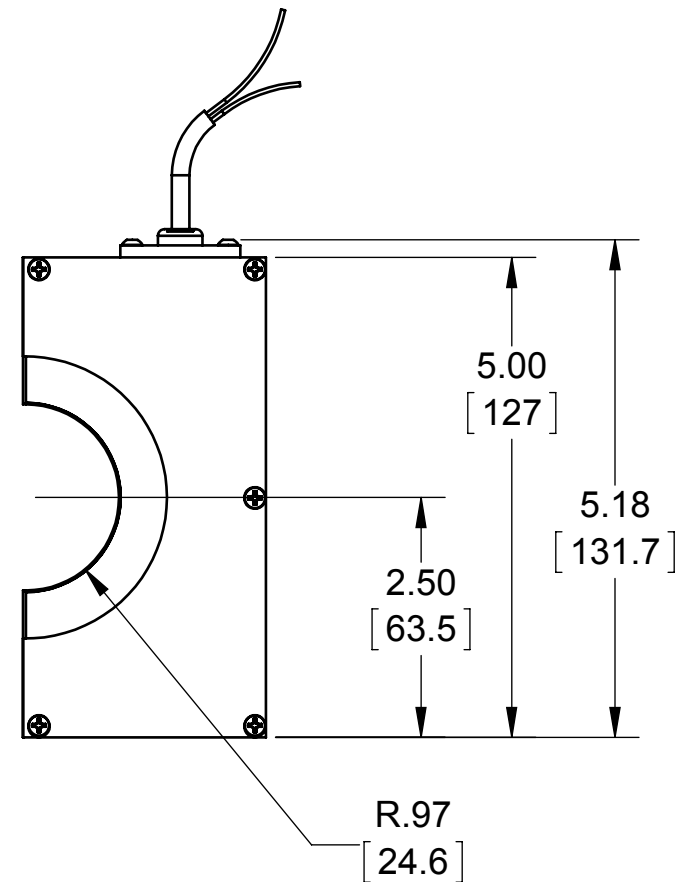

REVISIONS				
REV.	DESCRIPTION	DATE	APPROVED	
B	Modeled only 1 light	09/26/12	KLH	

POWER CABLE
18 AWG- 2 CONDUCTOR

LIGHT DIFFUSER

AUXILLARY MOUNTING HOLES
#6-32 THREAD X .25 DEEP
NEAR SIDE AND FAR SIDE
(REMOVE PROTECTIVE
PLUG TO USE)

QUANTITY: <u>Per order</u>
MATERIAL: <u>See BOM</u>
FINISH: <u>As supplied</u>
TREATMENT: <u>N/A</u>

TOLERANCE/FINISH UNLESS OTHERWISE SPECIFIED				
INCHES[MM]				125√RMS [RA3.2um]
X	.X	.XX	.XXX	ANGLES±1°
[±.76]	±.030 [±.25]	±.010 [±.13]	±.005	

TITLE Top Assy.; Ring Light		
USED ON Next assy.		
SIZE B	DRAWING NUMBER OARL101-SC2-1	REV B
SCALE 1:2		SHEET 1 OF 1