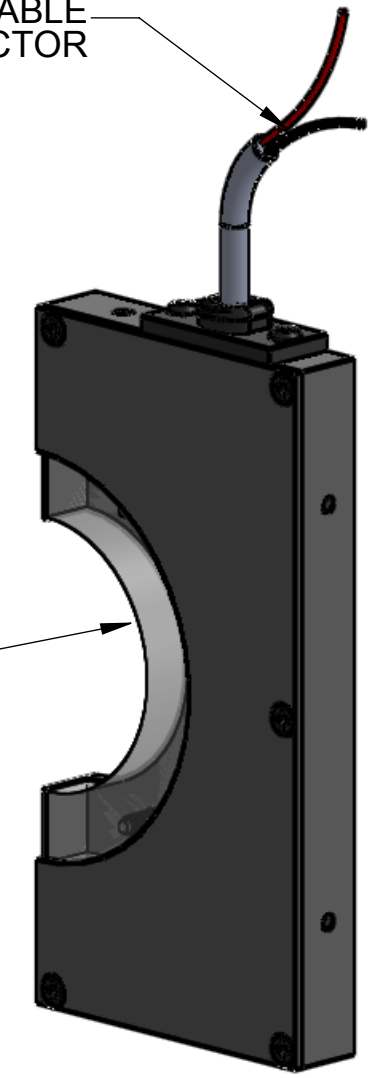

REVISIONS				
REV.	DESCRIPTION	DATE	APPROVED	
B	Modeled only 1 light	09/26/12	KLH	

POWER CABLE
18 AWG- 2 CONDUCTOR

LIGHT DIFFUSER

AUXILLARY MOUNTING HOLES
#6-32 THREAD X .25 DEEP
NEAR SIDE AND FAR SIDE
(REMOVE PROTECTIVE
PLUG TO USE)

TITLE Top Assy.; Ring Light		
USED ON Next assy.		
SIZE B	DRAWING NUMBER OARL101-SC2-1	REV B
SCALE 1:2		SHEET 1 OF 1