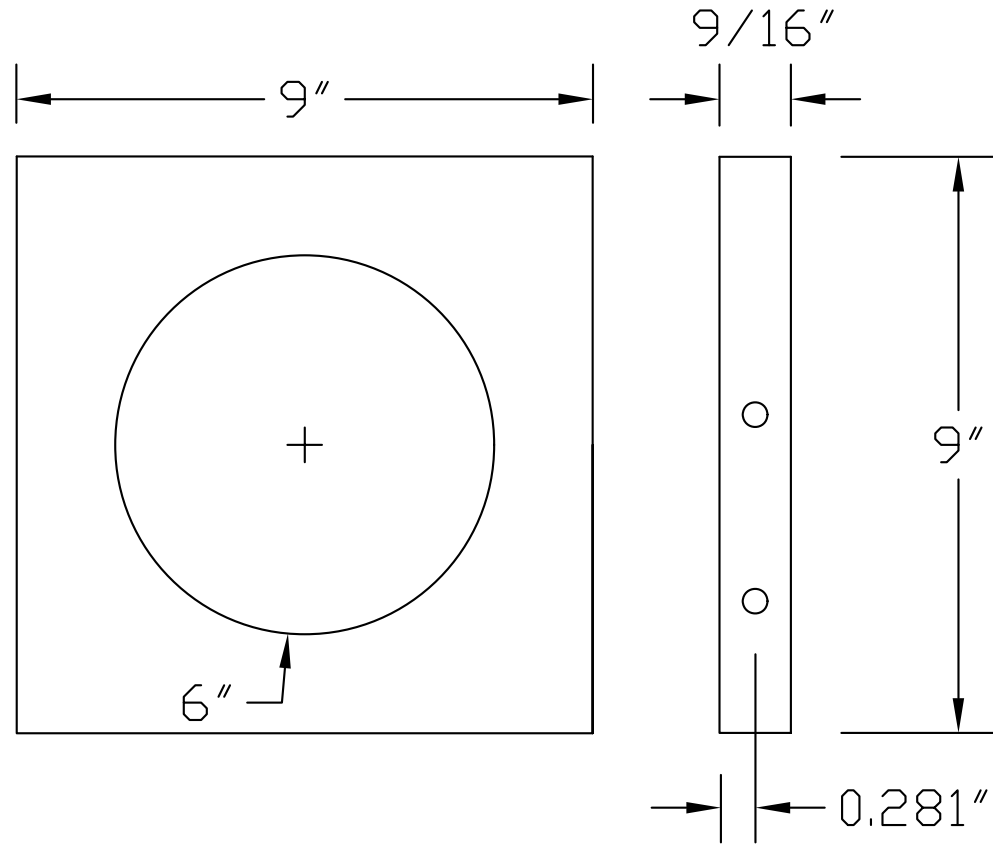

MetaLight™ Off Axis Ring Light Series: OARL301

Ring Lights

Metaphase
Technologies Inc.

OARL301