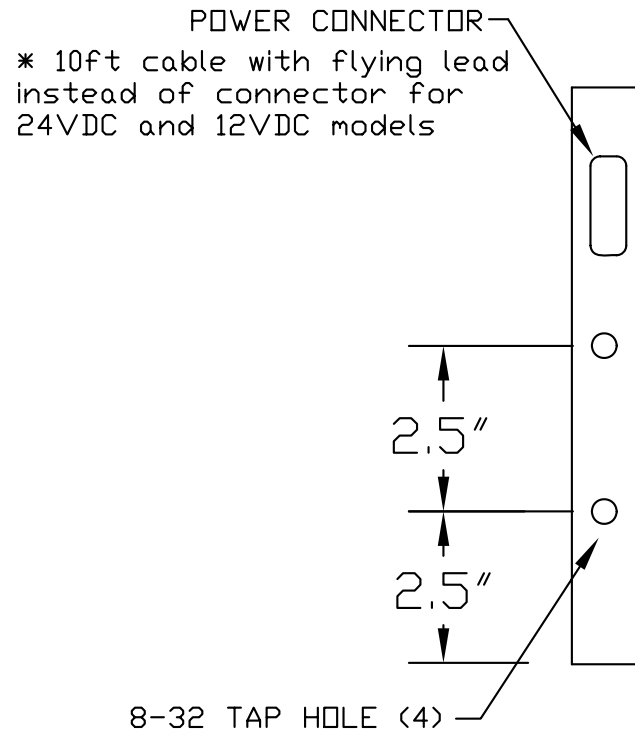

MetaLight™ Off Axis Ring Light Series: OARL301

Ring Lights

Metaphase
Technologies Inc.

OARL301