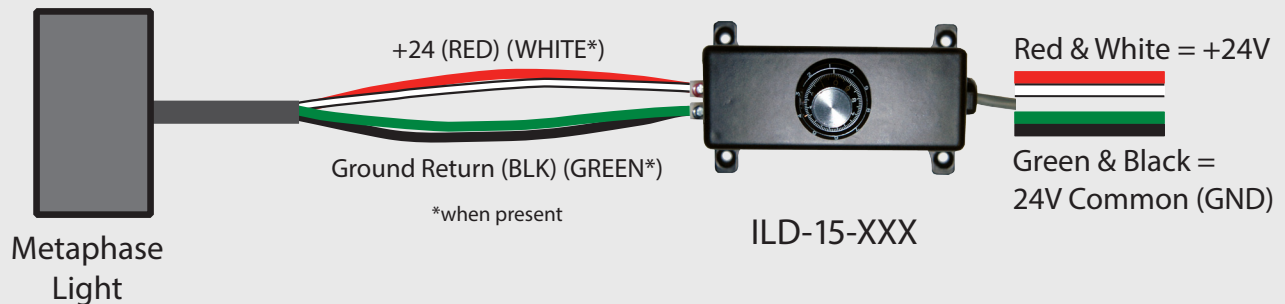

IN-LINE DIMMER

Model: ILD-15-XXX

(XXX = Part# of light being used with dimmer)
For use with most **MetaLight** series and select **MetaBright** lights
that draw less than 3 Amps.

1. (RED) +24
2. (BLK) Ground

-L in the model number stands for ten-turn precision lock-in knob.

945 East 11th Avenue Tampa, FL 33605

Phone: (813) 984-0125

Contact: Sales@pyramidimaging.com

<https://pyramidimaging.com>