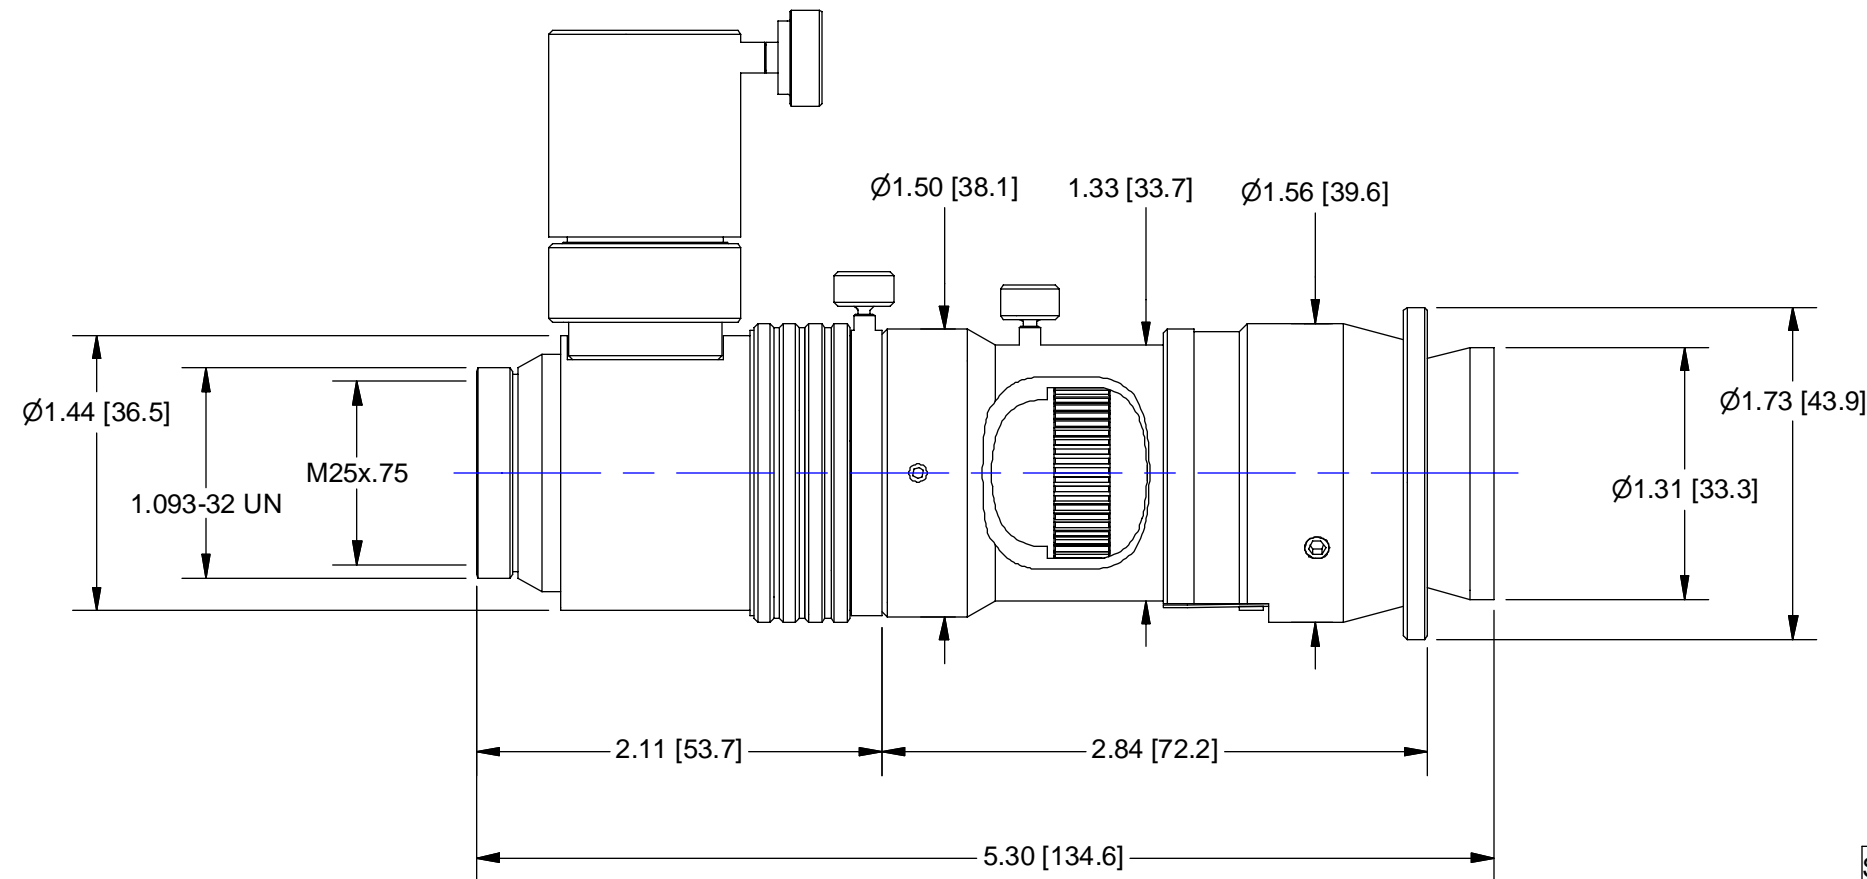

# OUTLINE

SCALE:	1:1	 ROCHESTER, NEW YORK		
DR:	R. PODLENA			
CH:		Z6000 w/3mm FF, ICX & DETENT		
PROJECT #:		SIZE	1-60123D	REV
DATE DR:	8/5/2005	<b>B</b>		<b>C</b>
DO NOT SCALE DRAWING		SHEET 2 OF 2		