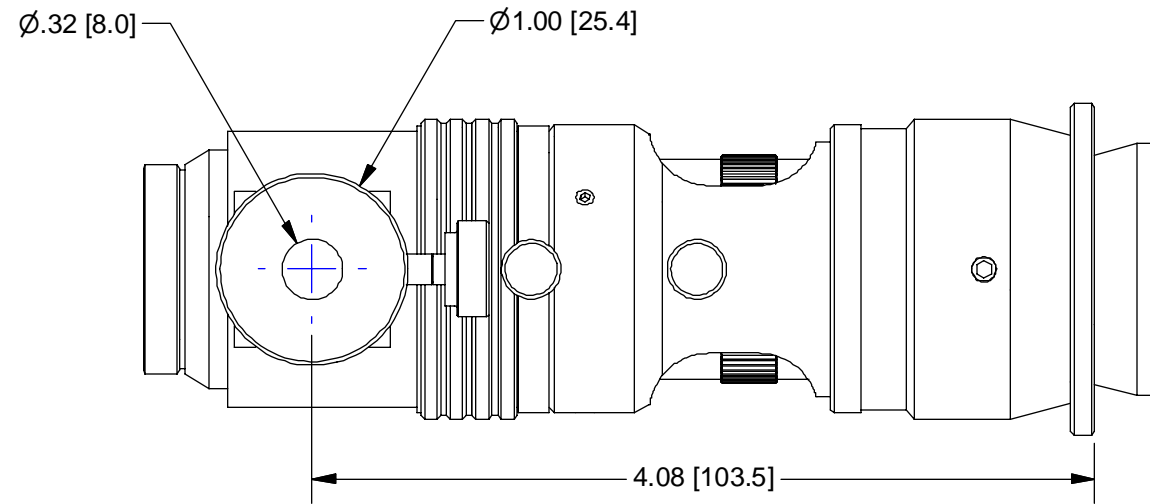

# OUTLINE

SCALE:	1:1	 ROCHESTER, NEW YORK		
DR:	R. PODLENA			
CH:		Z6000 w/3mm FF, ICX & DETENT		
PROJECT #:		SIZE	1-60123D	REV
DATE DR:	8/5/2005	<b>B</b>		<b>C</b>
DO NOT SCALE DRAWING		SHEET 2 OF 2		