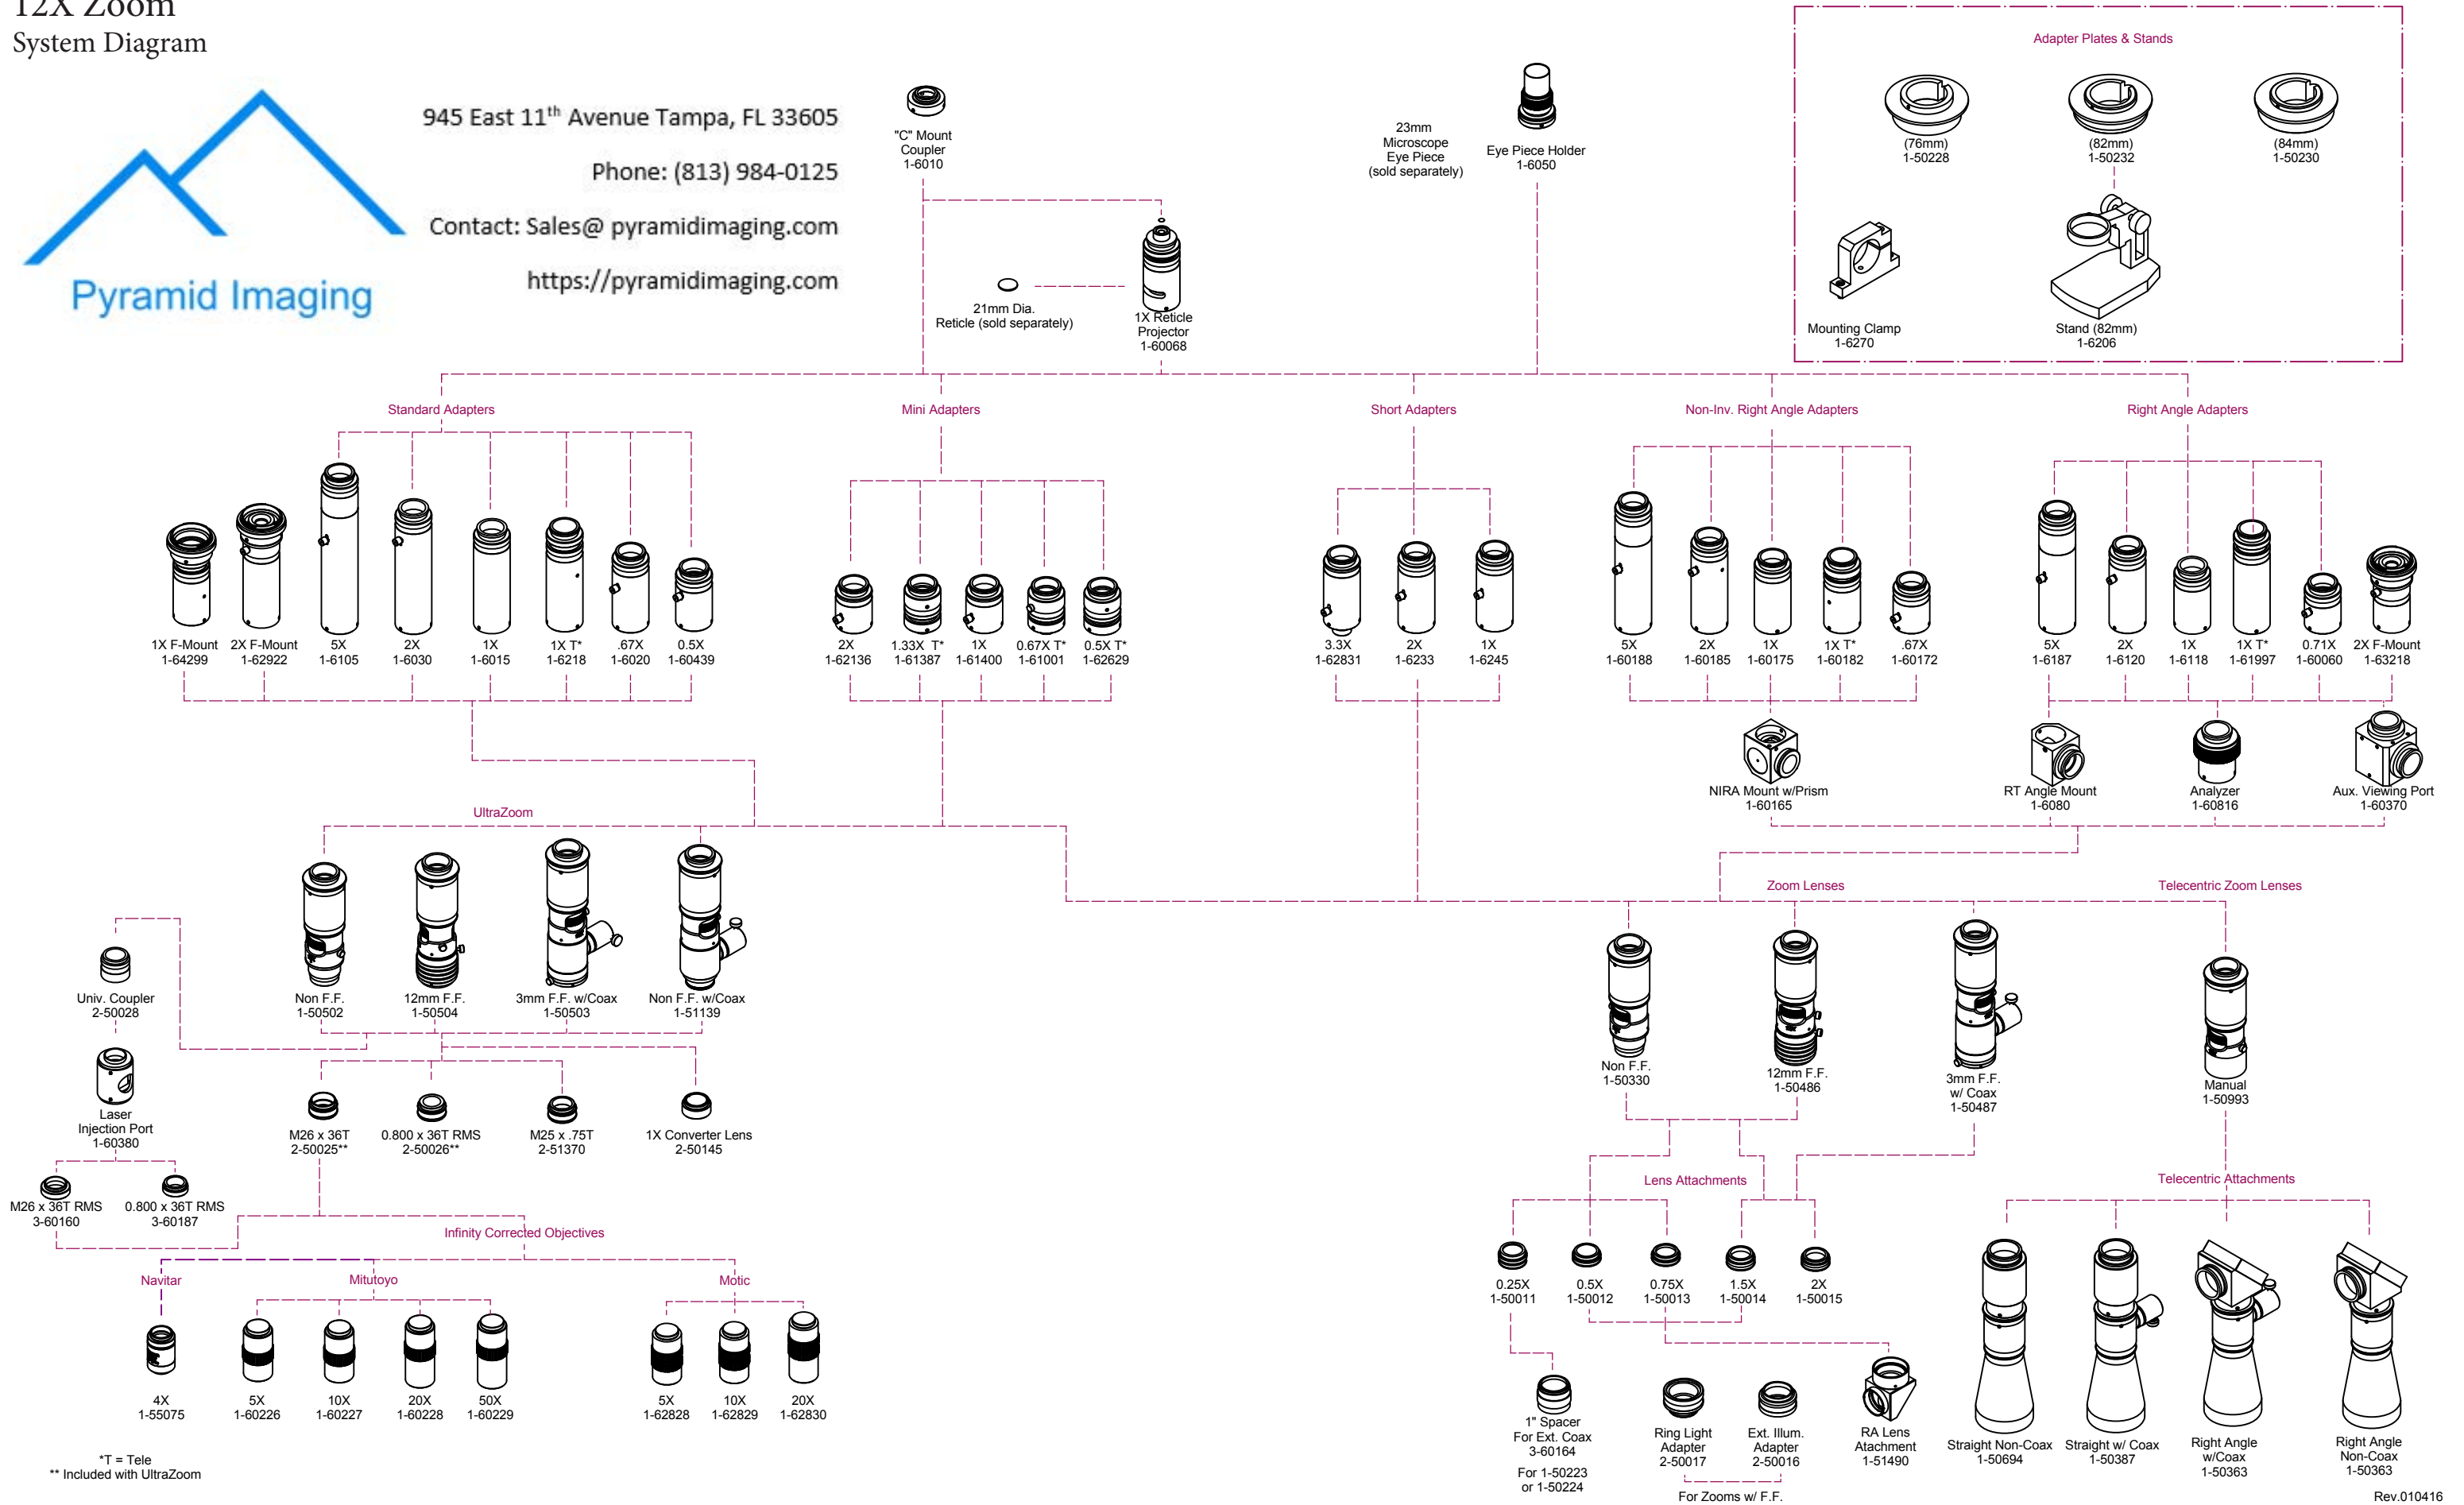

12X Zoom System Diagram

945 East 11th Avenue Tampa, FL 33605

Phone: (813) 984-0125

Contact: Sales@pyramidimaging.com

<https://pyramidimaging.com>

*T = Tele
** Included with UltraZoom