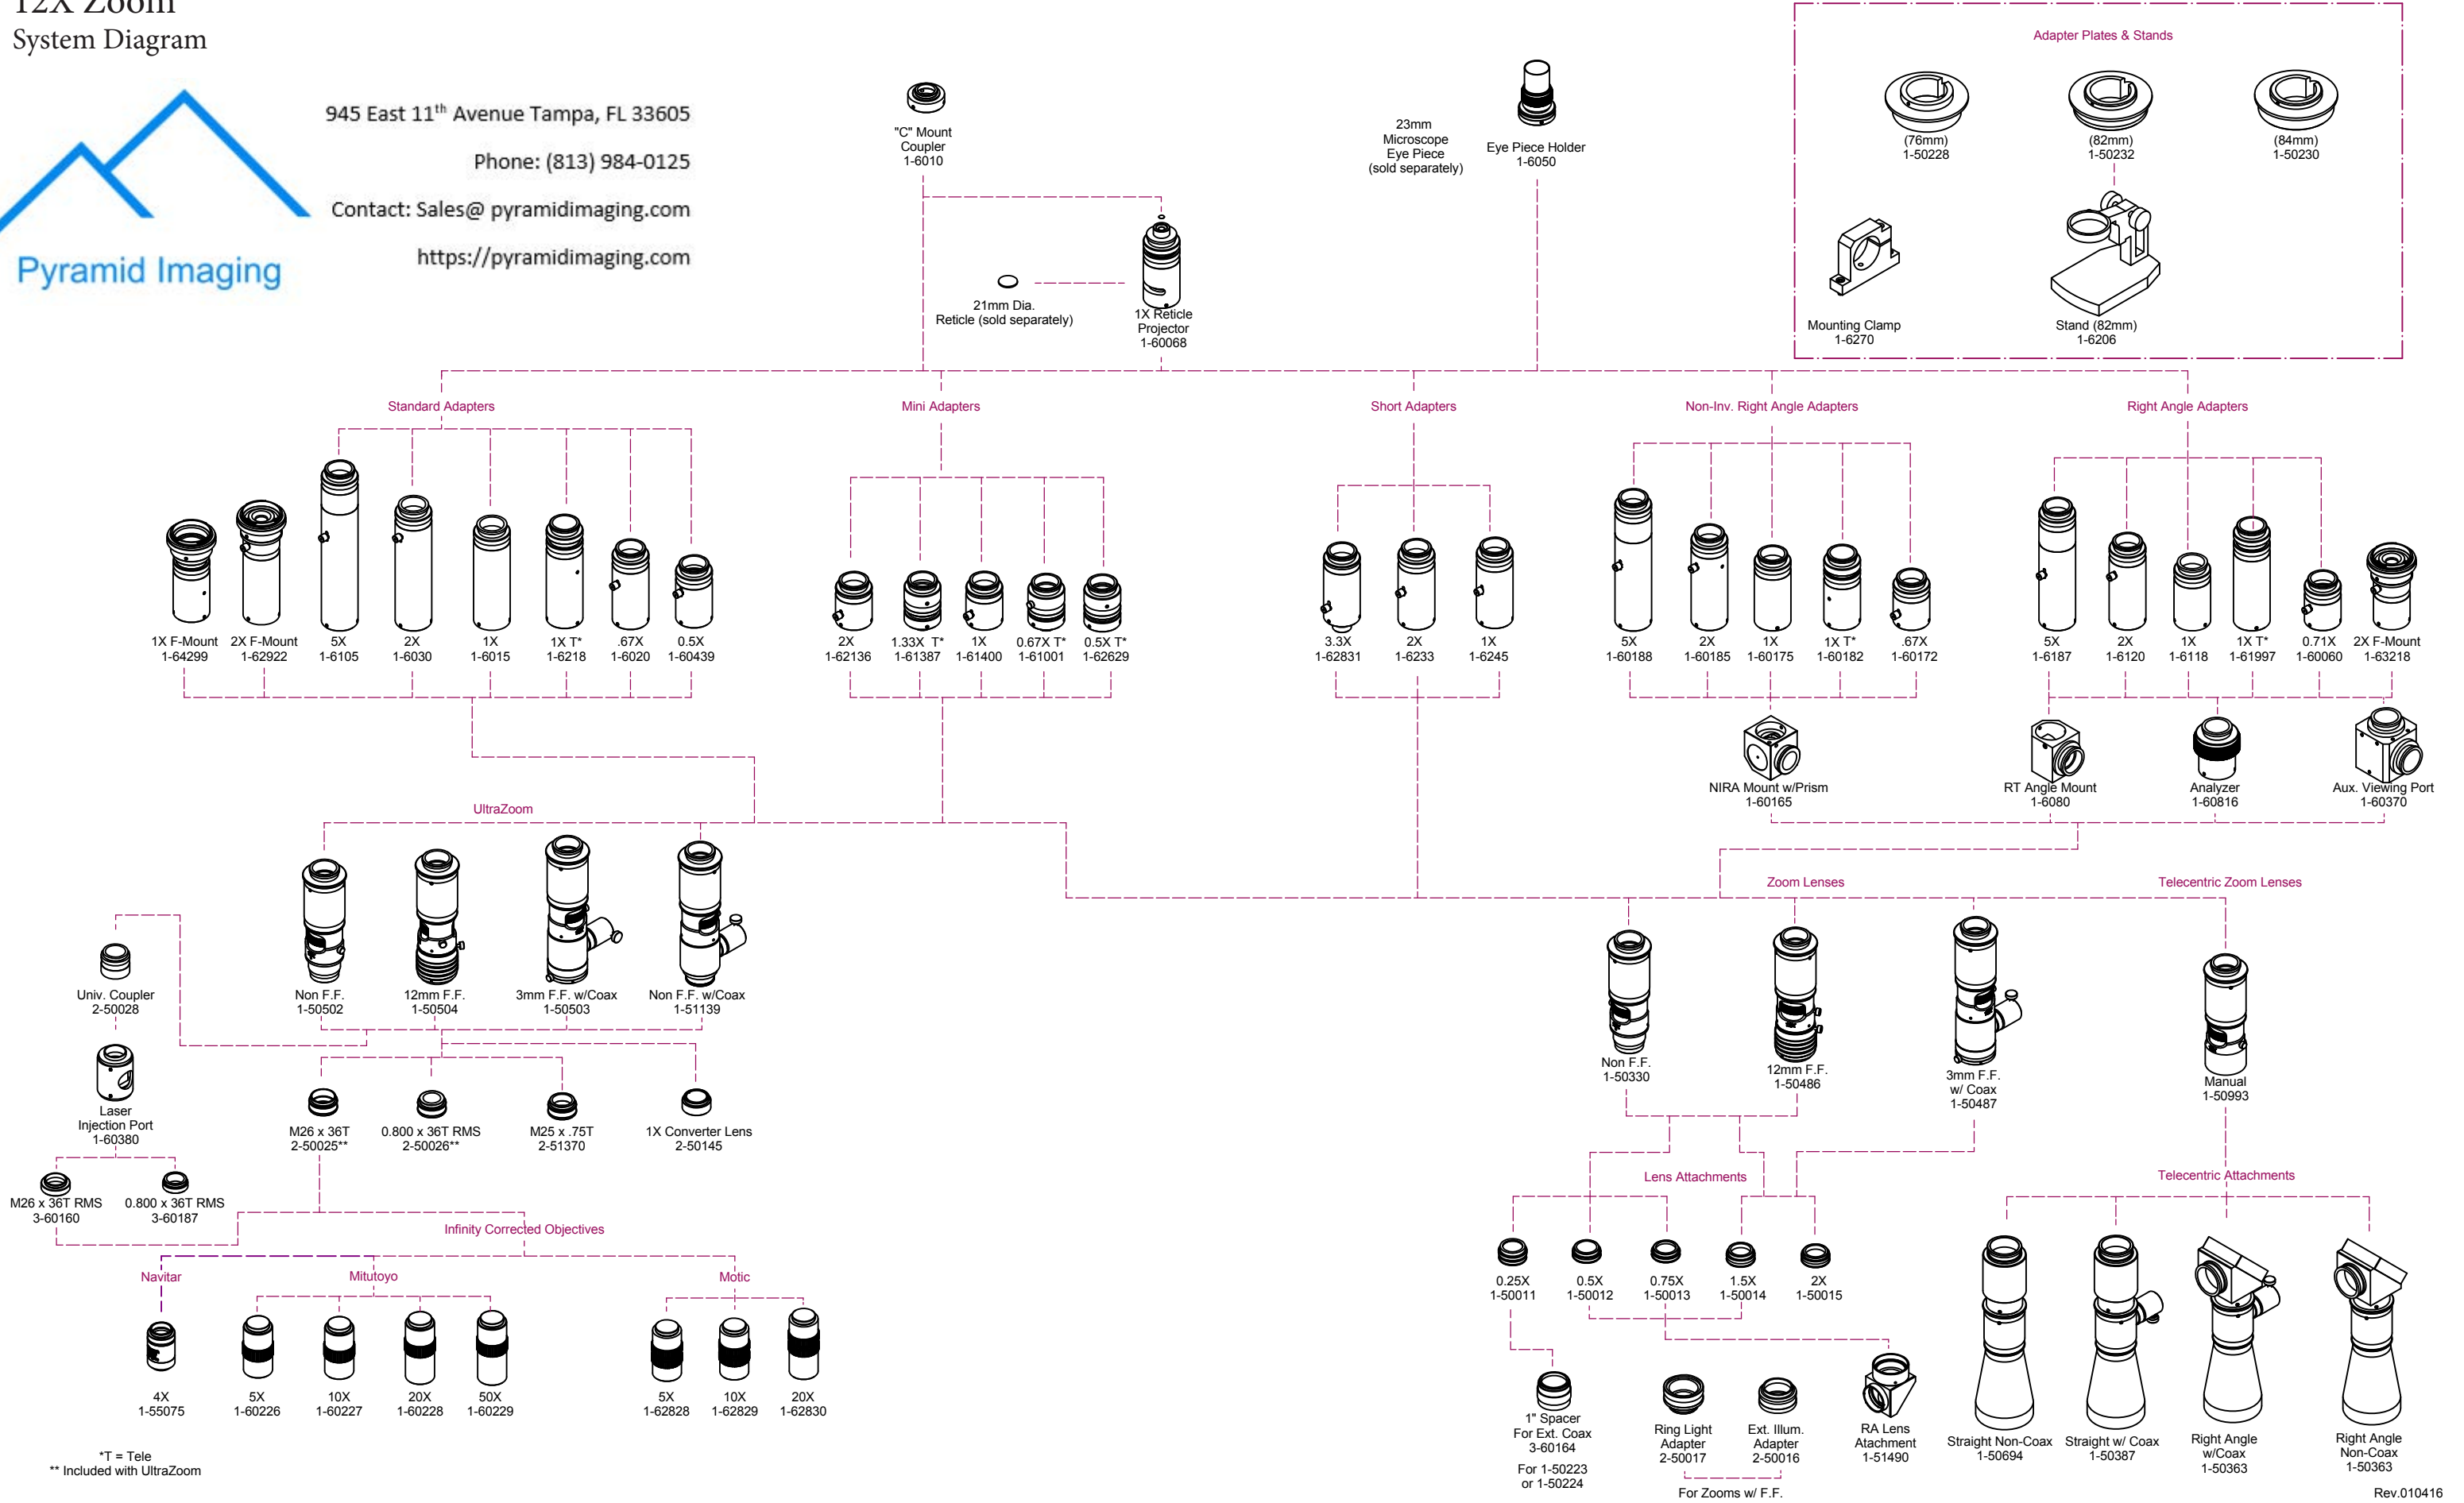

12X Zoom System Diagram

945 East 11th Avenue Tampa, FL 33605

Phone: (813) 984-0125

Contact: Sales@pyramidimaging.com

<https://pyramidimaging.com>

*T = Tele
** Included with UltraZoom