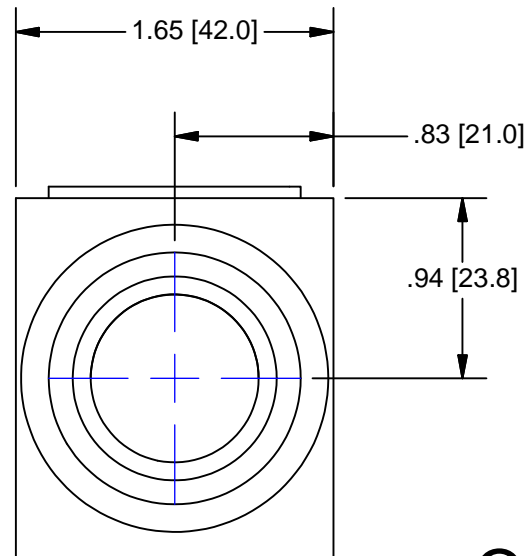

# OUTLINE

UNLESS OTHERWISE SPECIFIED DIMENSIONS ARE IN INCHES AND INCLUDE CHEMICALLY APPLIED OR PLATED FINISHES	
SCALE:	1:1
WEIGHT:	0.34lbm
DR:	R. PODLENA
CH:	
PROJECT #:	
DATE DR:	4/3/1998

THE CONTENTS OF THIS DOCUMENT ARE PROPRIETARY TO NAVITAR. ITS USE IS AUTHORIZED ONLY FOR RESPONDING TO REQUEST FOR QUOTATION OR PERFORMANCE OF WORK FOR NAVITAR

0.0    inch    1.0

0.0    mm    25.0

DO NOT SCALE DRAWING

 ROCHESTER, NEW YORK		
MOUNT, RIGHT-ANGLE		
SIZE	1-6080	REV
A	SHEET 2 OF 2	E