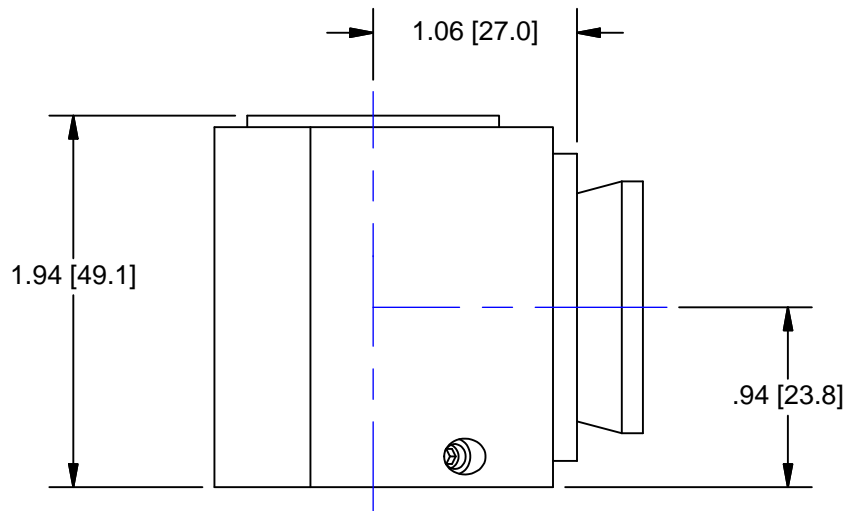

# OUTLINE

UNLESS OTHERWISE SPECIFIED DIMENSIONS ARE IN INCHES AND INCLUDE CHEMICALLY APPLIED OR PLATED FINISHES	
SCALE:	1:1
WEIGHT:	0.34lbm
DR:	R. PODLENA
CH:	
PROJECT #:	
DATE DR:	4/3/1998

THE CONTENTS OF THIS DOCUMENT ARE PROPRIETARY TO NAVITAR. ITS USE IS AUTHORIZED ONLY FOR RESPONDING TO REQUEST FOR QUOTATION OR PERFORMANCE OF WORK FOR NAVITAR

0.0    inch    1.0

0.0    mm    25.0

DO NOT SCALE DRAWING

 ROCHESTER, NEW YORK		
MOUNT, RIGHT-ANGLE		
SIZE	1-6080	REV
A	SHEET 2 OF 2	E