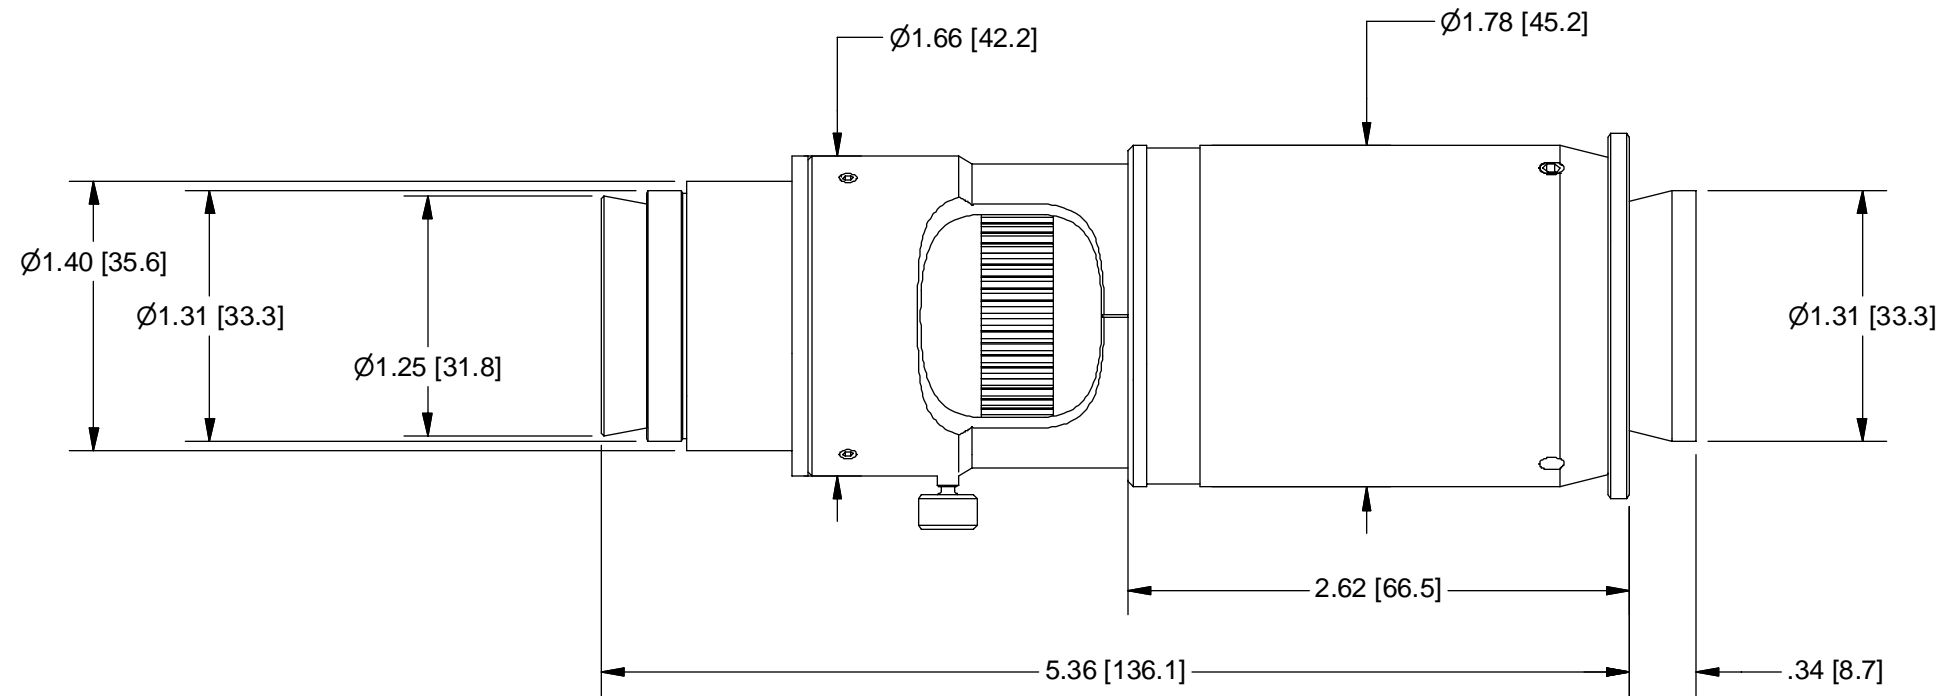

945 East 11th Avenue Tampa, FL 33605

Phone: (813) 984-0125

Contact: Sales@ pyramidimaging.com

<https://pyramidimaging.com>

OUTLINE

SCALE:	1:1	 ROCHESTER, NEW YORK	
WEIGHT:	1.17LBM		
DR:	DJM	12X ZOOM LENS ASS'Y	
CH:	PB		
PROJECT #:			
DATE DR:	2/17/1998	SIZE	
DO NOT SCALE DRAWING		B	1-50330
			SHEET 2 OF 2
			REV
			D